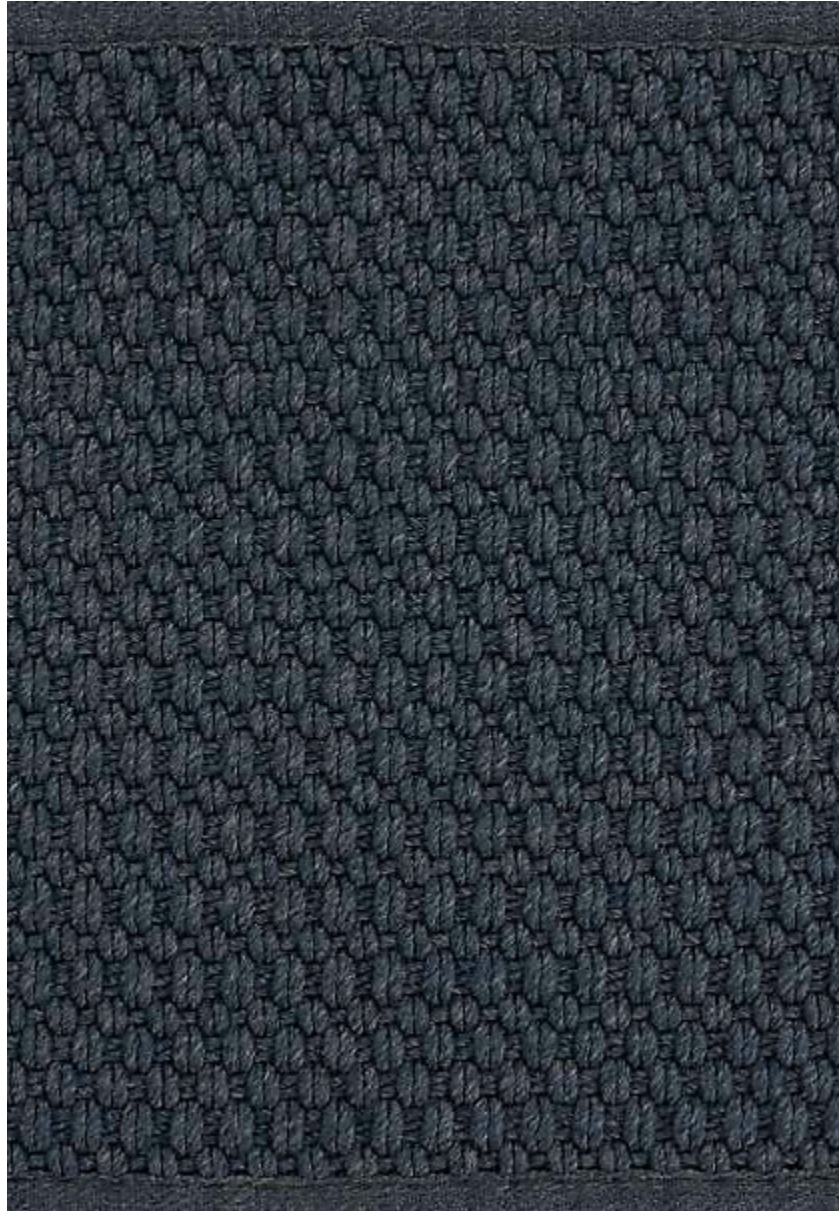

STARK

CARPET & RUGS

AVAILABLE IN 12 COLORWAYS

WALDRON - DEEP BLUE

SKU: N03E745CUT17076
FULL WIDTH: 15 FT 0 IN
CONSTRUCTION: HAND-WOVEN
COMPOSITION: 100% UV STABILIZED POLYPROPYLENE
TEXTURE: LOOP PILE
ORIGIN: INDIA