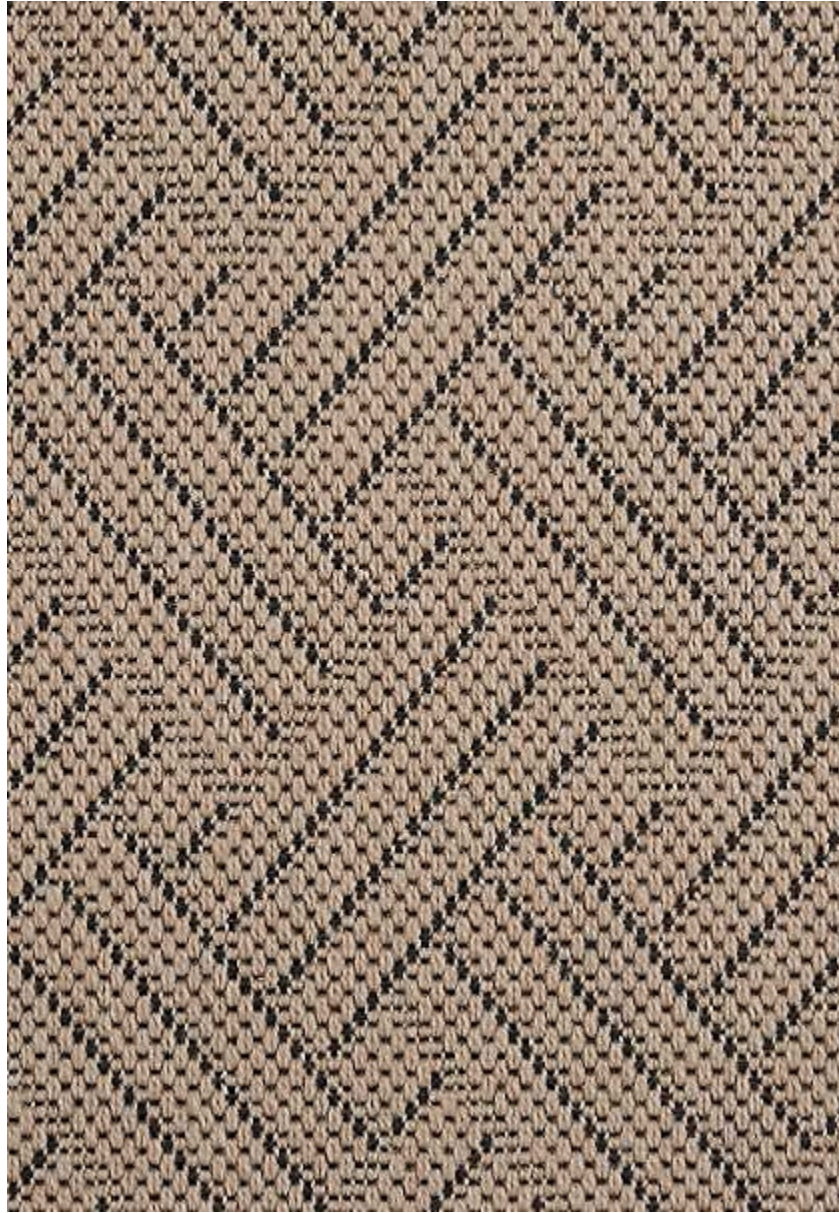

STARK

CARPET & RUGS

AVAILABLE IN 5 COLORWAYS

HABANA - TIKI

SKU: N036746CUT16256
FULL WIDTH: 13 FT 2 IN
CONSTRUCTION: FLATWEAVE MACHINE-MADE
COMPOSITION: 90% POLYPROPYLENE/10% WOOL
REPEAT: W:6.3" X L:7.9"
TEXTURE: LOOP PILE
ORIGIN: BELGIUM