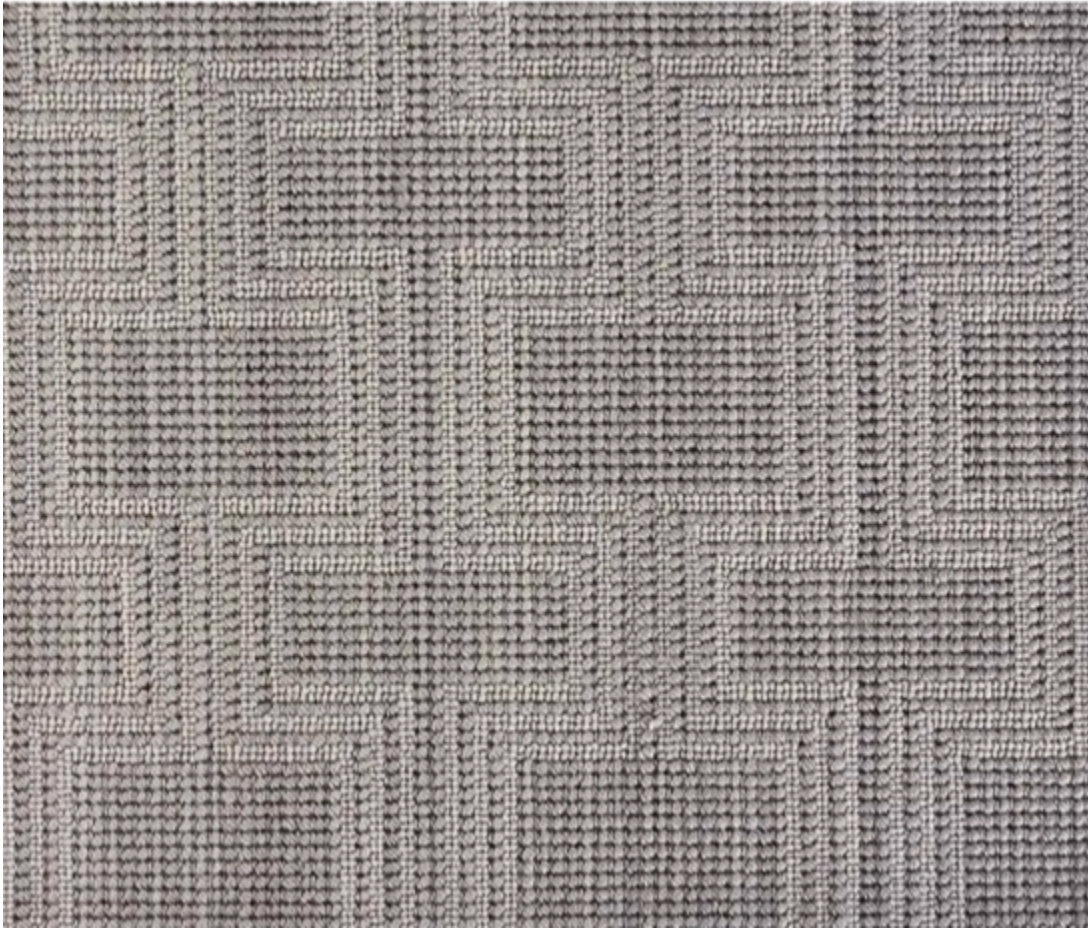

STARK

CARPET & RUGS

AVAILABLE IN 7 COLORWAYS

MARLOWE - STEEL/PLATINUM

SKU: N036460CUT04906
FULL WIDTH: 13 FT 2 IN
CONSTRUCTION: 7.87
COMPOSITION: 100% WOOL
REPEAT: W:7.87" X L:7.87"
ORIGIN: CHINA

Any size available made-to-order.
Additional options available on request.