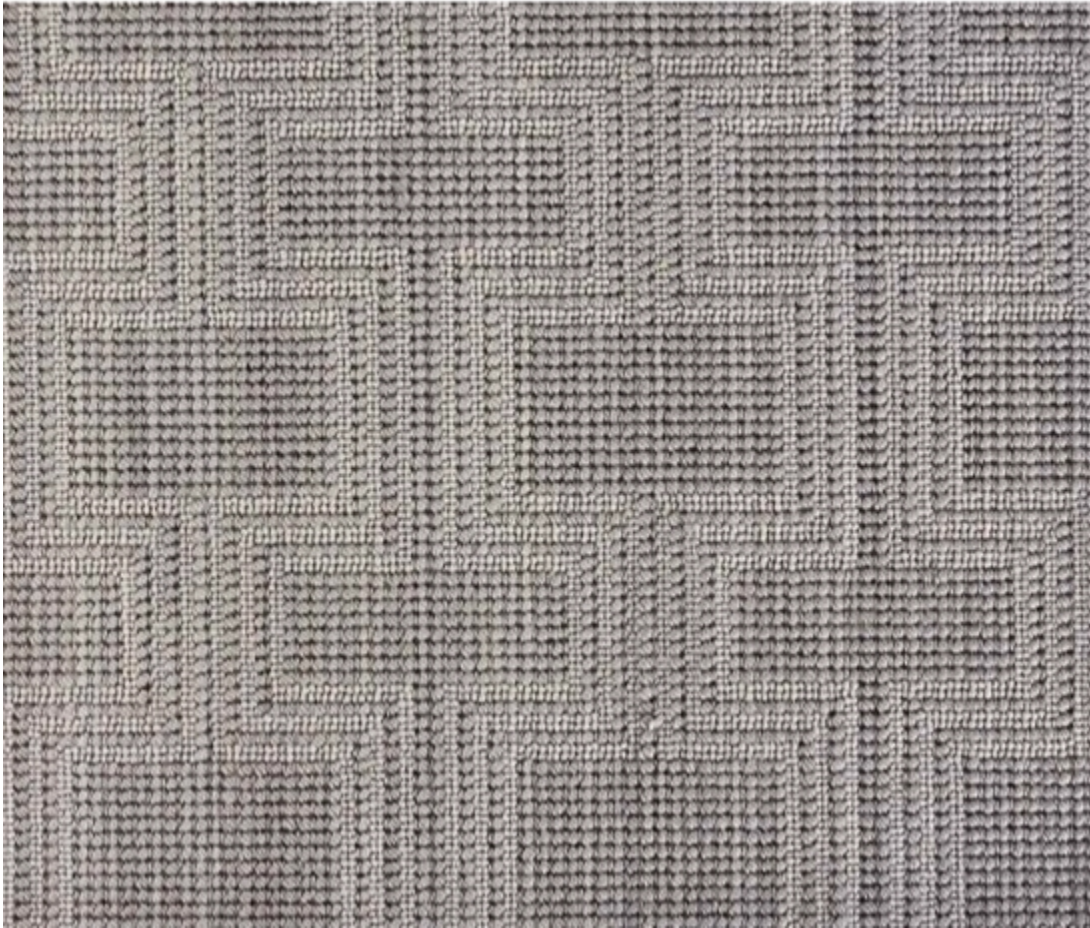

STARK

CARPET & RUGS

AVAILABLE IN 7 COLORWAYS

MARLOWE - STEEL/PLATINUM

SKU: N036460CUT04906
FULL WIDTH: 13 FT 2 IN
CONSTRUCTION: 7.87
COMPOSITION: 100% WOOL
REPEAT: W:7.87" X L:7.87"
ORIGIN: CHINA

Any size available made-to-order.
Additional options available on request.