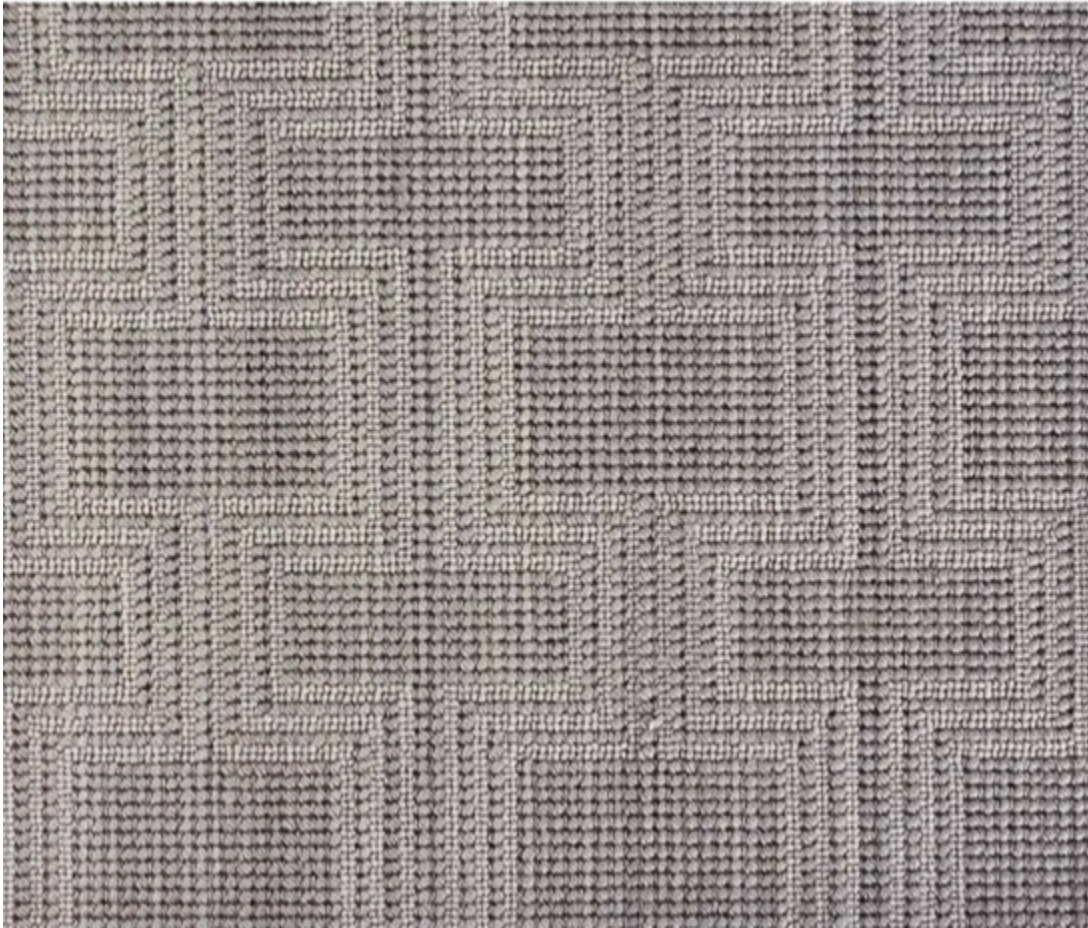

STARK

CARPET & RUGS

AVAILABLE IN 6 COLORWAYS

MARLOWE - STEEL/PLATINUM

SKU: N036460CUT04906
FULL WIDTH: 13 FT 2 IN
CONSTRUCTION: WILTON
COMPOSITION: 100% WOOL
REPEAT: W: 7.87" X L: 7.87"
ORIGIN: CHINA

Any size available made-to-order.
Additional options available on request.