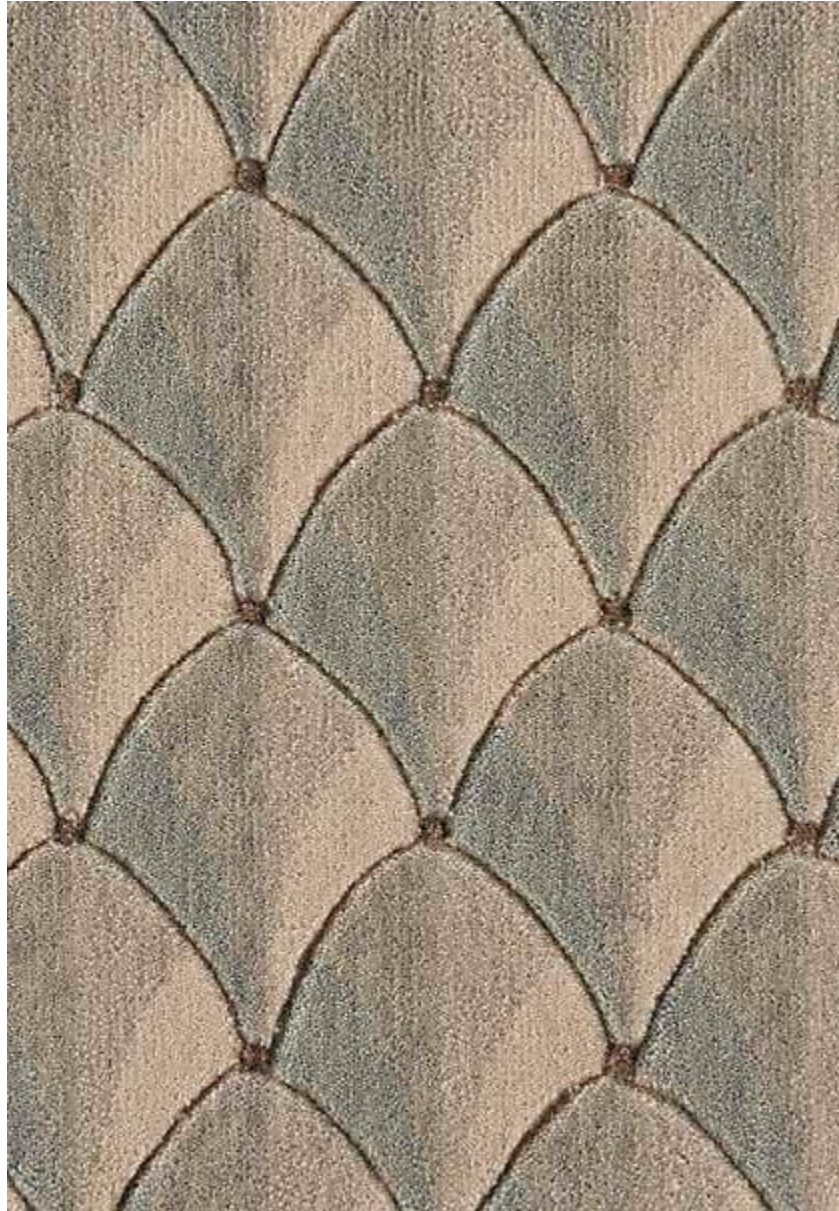

STARK

CARPET & RUGS

AVAILABLE IN 3 COLORWAYS

SHANDIIN - SHELL

SKU: N036198CUT16264
FULL WIDTH: 13 FT 9 IN
CONSTRUCTION: FACE-TO-FACE WILTON
COMPOSITION: 100% NZ WOOL
REPEAT: W: 8" X L: 8"
TEXTURE: CUT PILE
ORIGIN: CHINA