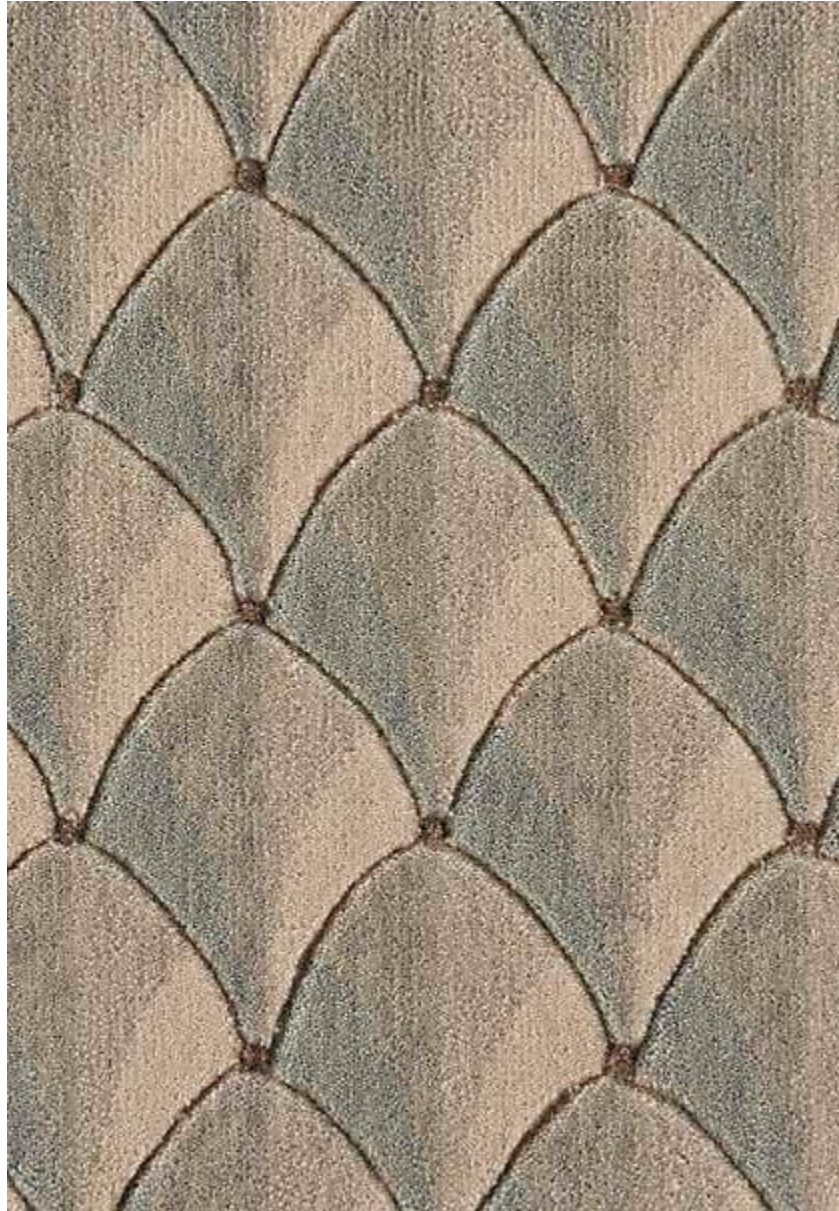

# STARK

## CARPET & RUGS

---

AVAILABLE IN 3 COLORWAYS

---

### SHANDIIN - SHELL

SKU: N036198CUT16264  
FULL WIDTH: 13 FT 9 IN  
CONSTRUCTION: FACE-TO-FACE WILTON  
COMPOSITION: 100% NZ WOOL  
REPEAT: W: 8" X L: 8"  
TEXTURE: CUT PILE  
ORIGIN: CHINA

Any size available made-to-order.  
Additional options available on request.