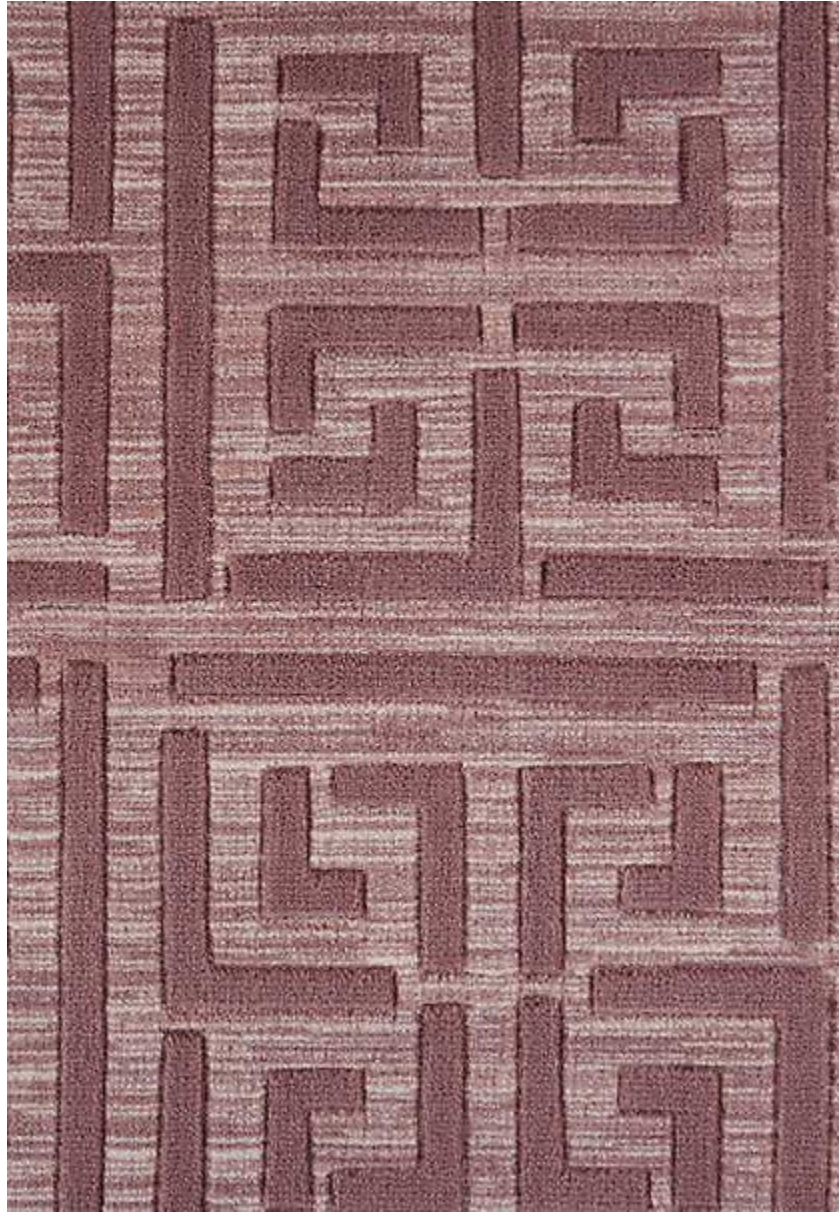

STARK

CARPET & RUGS

AVAILABLE IN 7 COLORWAYS

AITANA - ROSETTE

SKU: N035930CUT16767
FULL WIDTH: 13 FT 2 IN
CONSTRUCTION: TUFTED
COMPOSITION: 80% NYLON / 20% WOOL
TEXTURE: CUT PILE

Any size available made-to-order.
Additional options available on request.