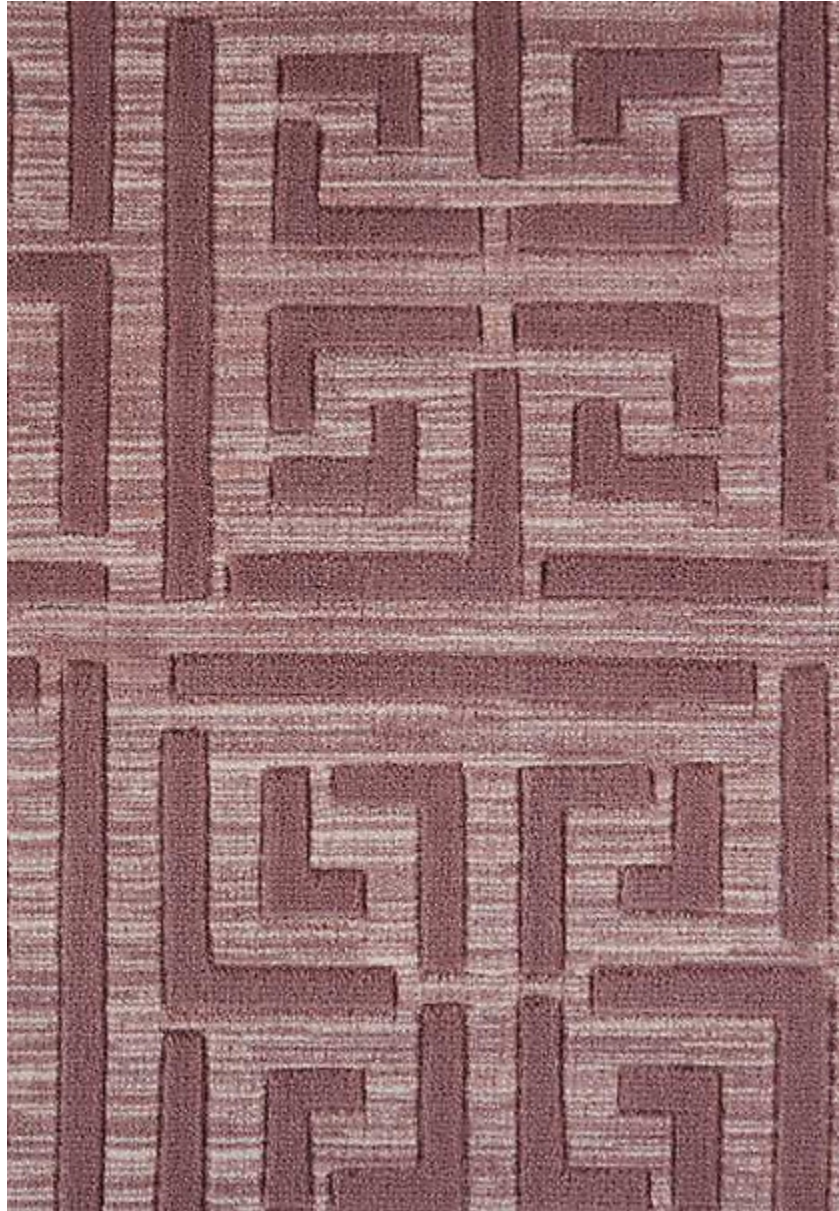

# STARK

## CARPET & RUGS

AVAILABLE IN 7 COLORWAYS

### AITANA - ROSETTE

SKU: N035930CUT16767  
FULL WIDTH: 13 FT 2 IN  
CONSTRUCTION: TUFTED  
COMPOSITION: 80% NYLON / 20% WOOL  
TEXTURE: CUT PILE

Any size available made-to-order.  
Additional options available on request.