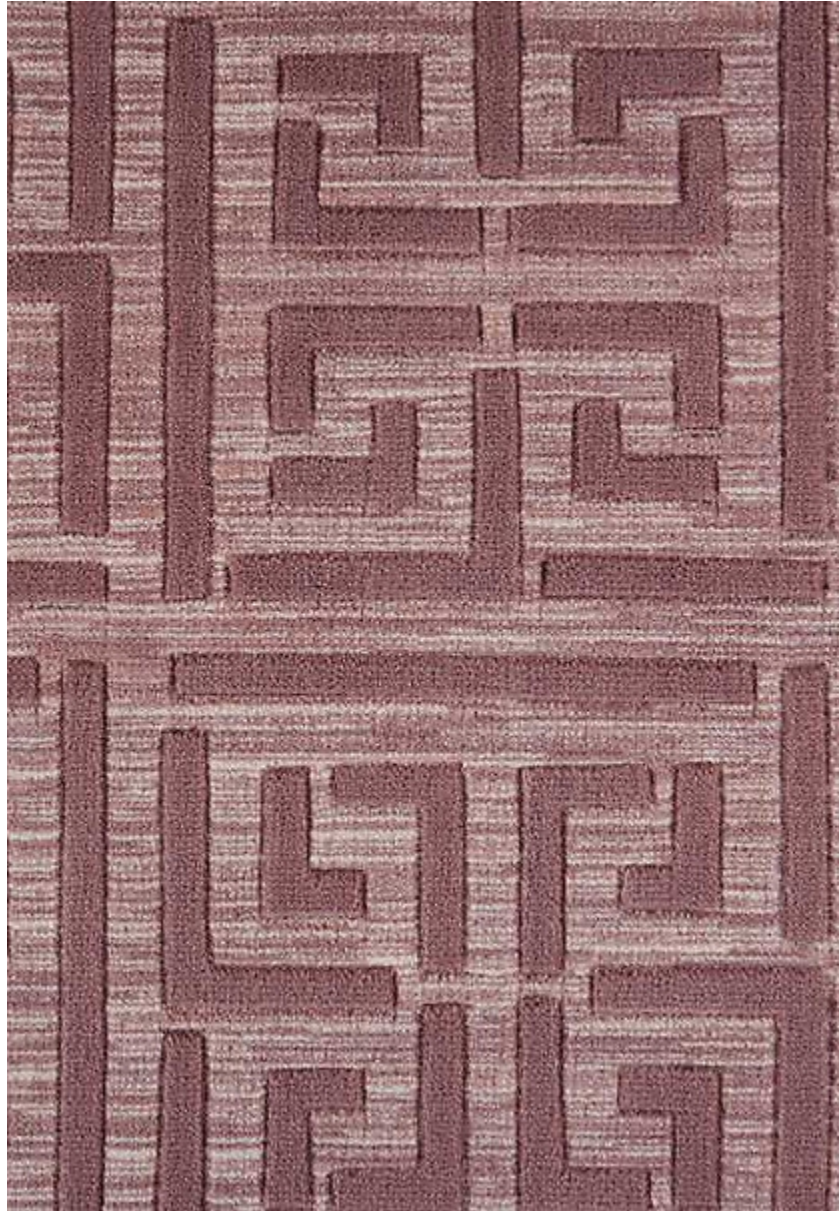

STARK

CARPET & RUGS

AVAILABLE IN 7 COLORWAYS

AITANA - ROSETTE

SKU: N035930CUT16767
FULL WIDTH: 13 FT 2 IN
CONSTRUCTION: TUFTED
COMPOSITION: 80% NYLON / 20% WOOL
TEXTURE: CUT PILE

Any size available made-to-order.
Additional options available on request.