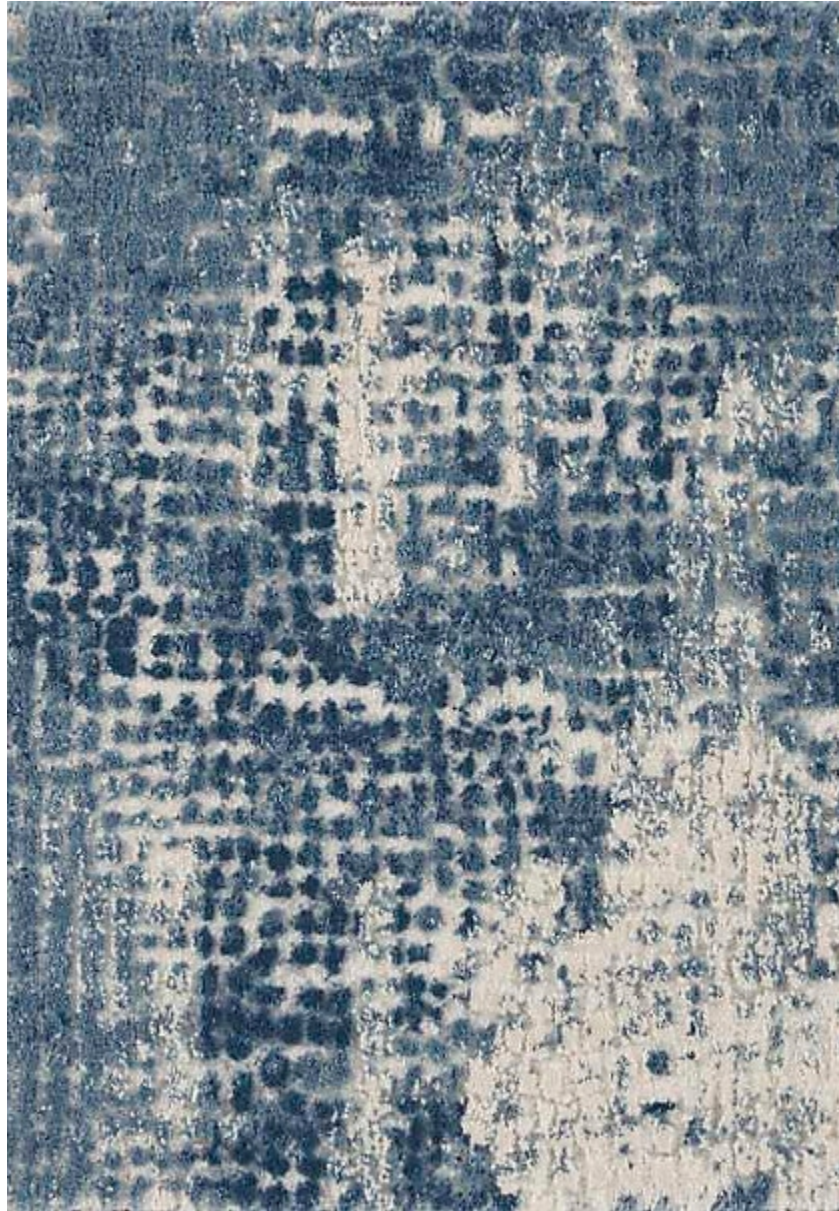

STARK

CARPET & RUGS

AVAILABLE IN 6 COLORWAYS

RAANAN - RIPPLE

SKU: N031840CUT16828
FULL WIDTH: 13 FT 2 IN
CONSTRUCTION: WOVEN
TEXTURE: CUT PILE

Any size available made-to-order.
Additional options available on request.