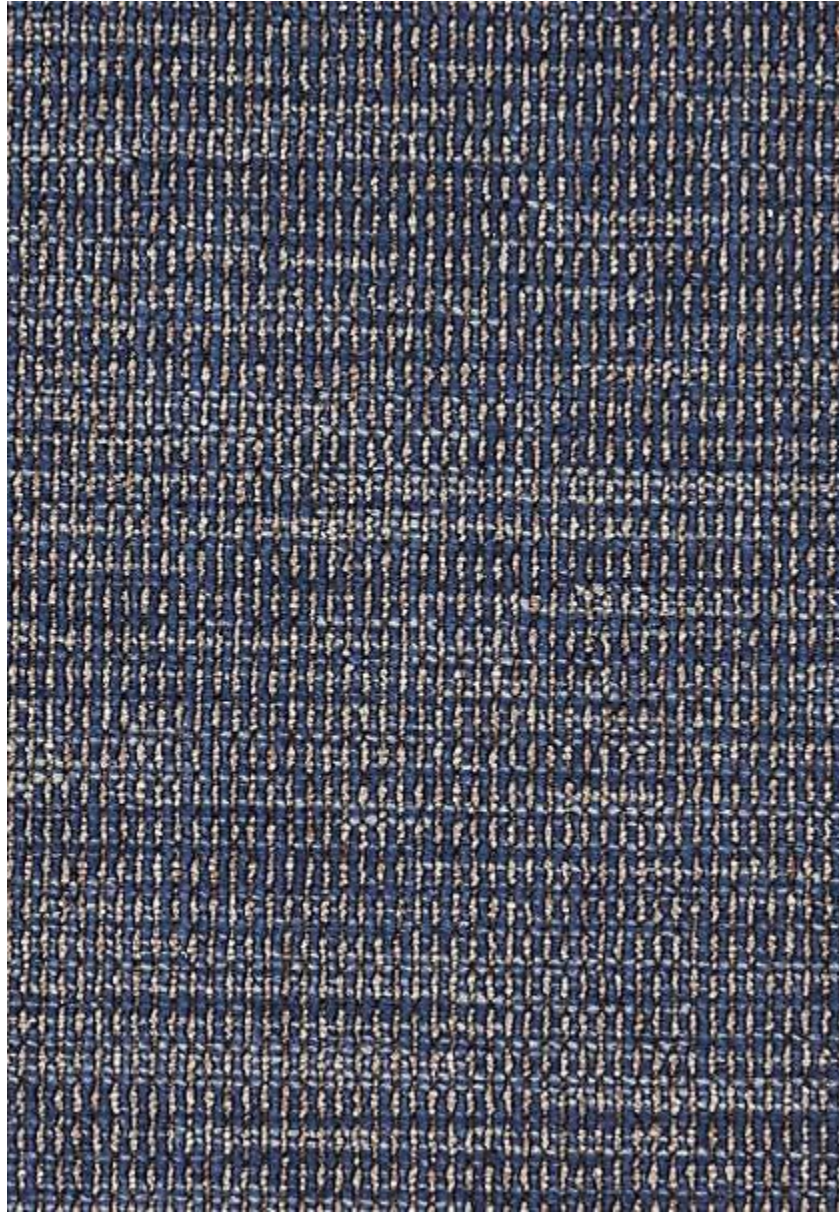

STARK

CARPET & RUGS

AVAILABLE IN 10 COLORWAYS

BADE - INDIGO

SKU: N030753CUT16768
FULL WIDTH: 13 FT 2 IN
CONSTRUCTION: TUFTED
COMPOSITION: 50% POLYPROPYLENE / 40% PET / 10% WOOL
TEXTURE: LOOP PILE
ORIGIN: CHINA