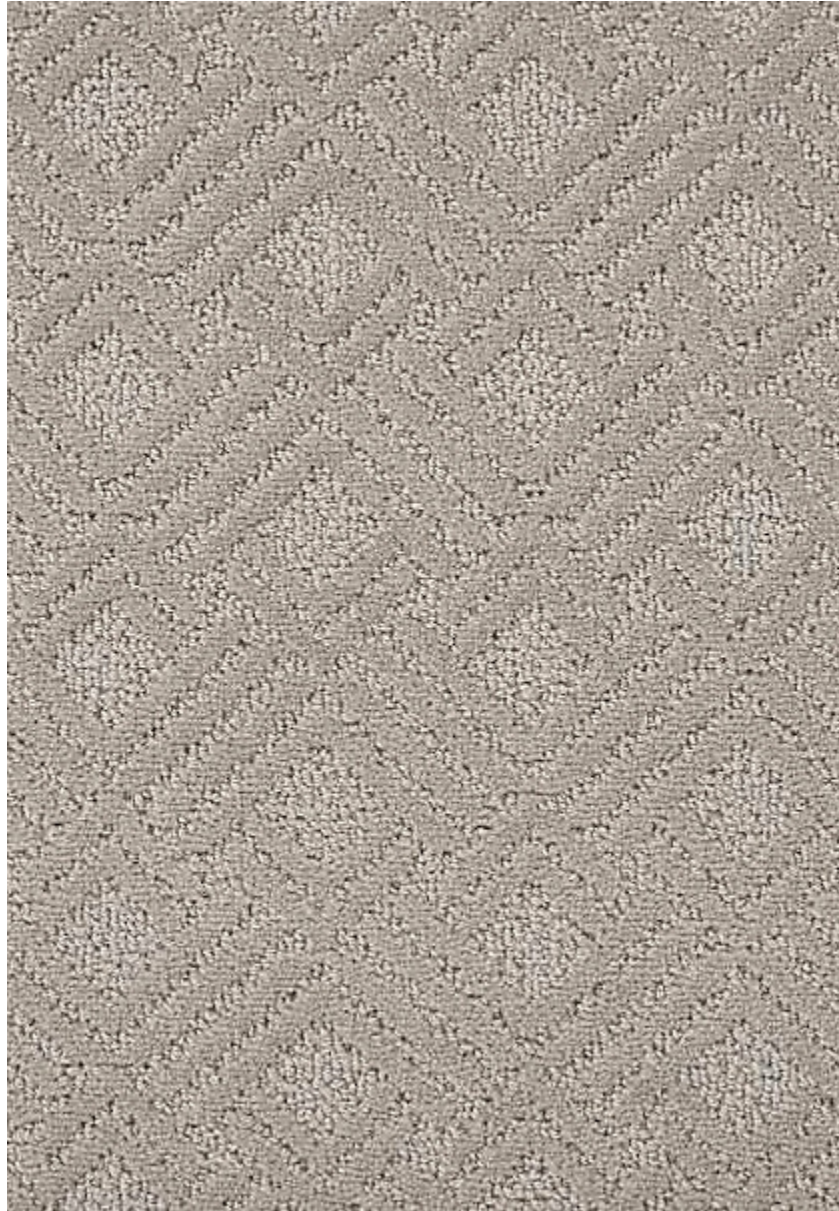

STARK

CARPET & RUGS

AVAILABLE IN 15 COLORWAYS

CESAR - QUARTZ

SKU: N030308CUT16781
FULL WIDTH: 12 FT 0 IN
CONSTRUCTION: TUFTED
COMPOSITION: 100% NZ WOOL
TEXTURE: CUT & LOOP PILE

Any size available made-to-order.
Additional options available on request.