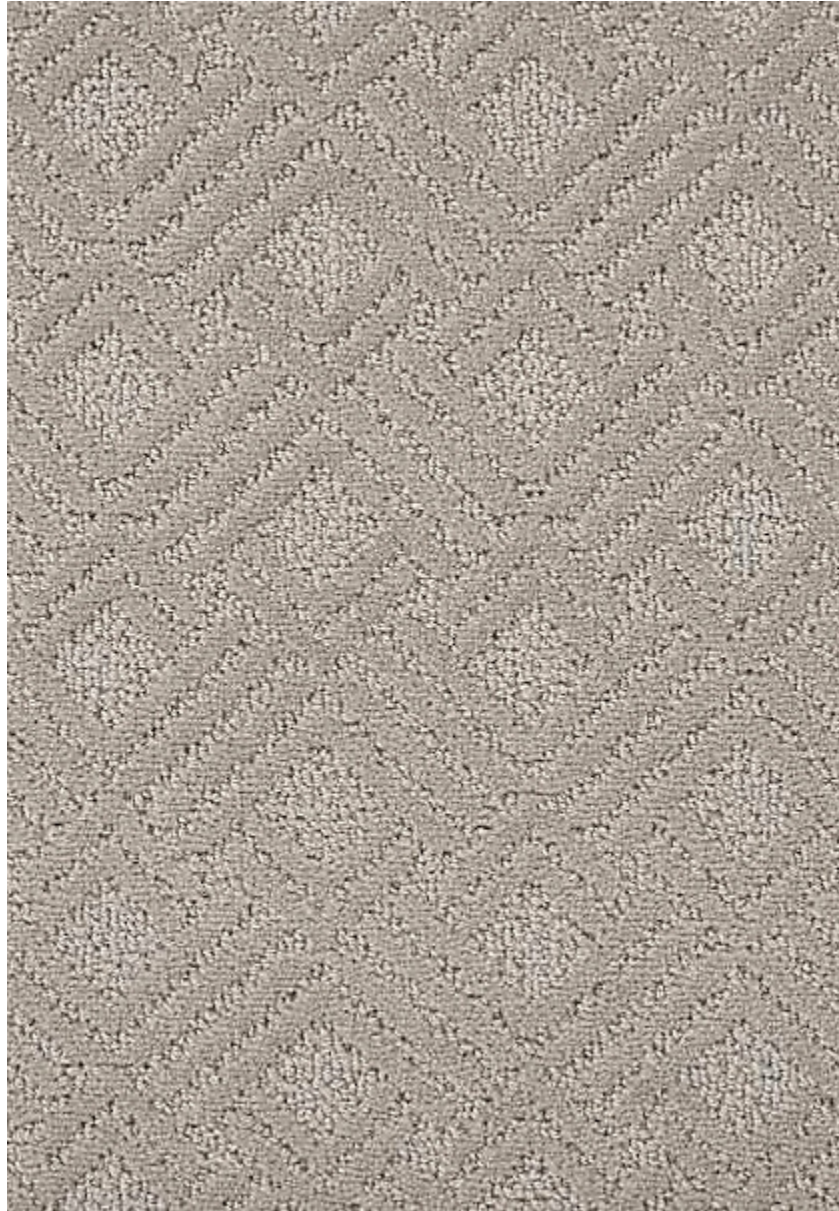

# STARK

## CARPET & RUGS

---

AVAILABLE IN 15 COLORWAYS

---

### CESAR - QUARTZ

SKU: N030308CUT16781  
FULL WIDTH: 12 FT 0 IN  
CONSTRUCTION: TUFTED  
COMPOSITION: 100% NZ WOOL  
TEXTURE: CUT & LOOP PILE

Any size available made-to-order.  
Additional options available on request.