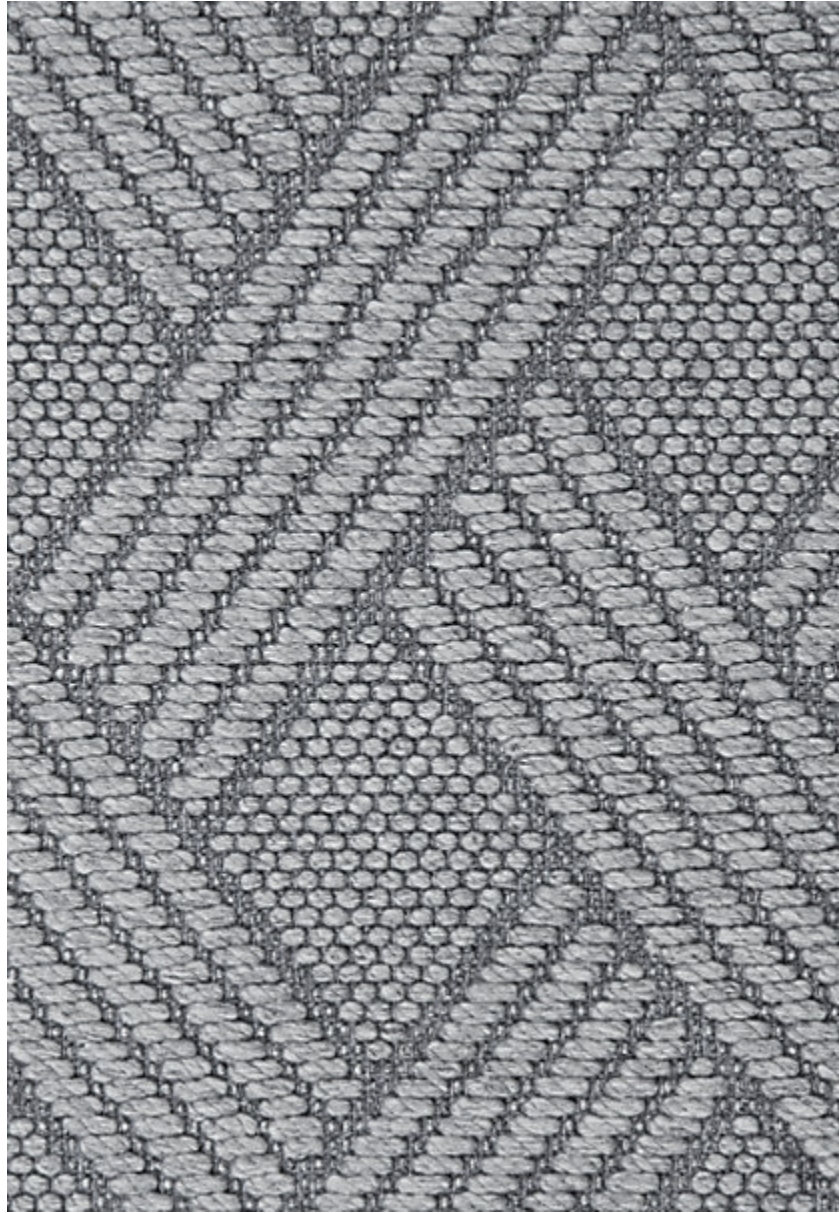

STARK

CARPET & RUGS

AVAILABLE IN 6 COLORWAYS

COSETTE - VOYAGE

SKU: MSLVOGEWIDE2122
FULL WIDTH: 13 FT 2 IN
CONSTRUCTION: FLATWEAVE HAND-MADE
COMPOSITION: 100% POLYESTER
REPEAT: W: 17.375" X L: 13.25"
TEXTURE: LOOP PILE
ORIGIN: INDIA