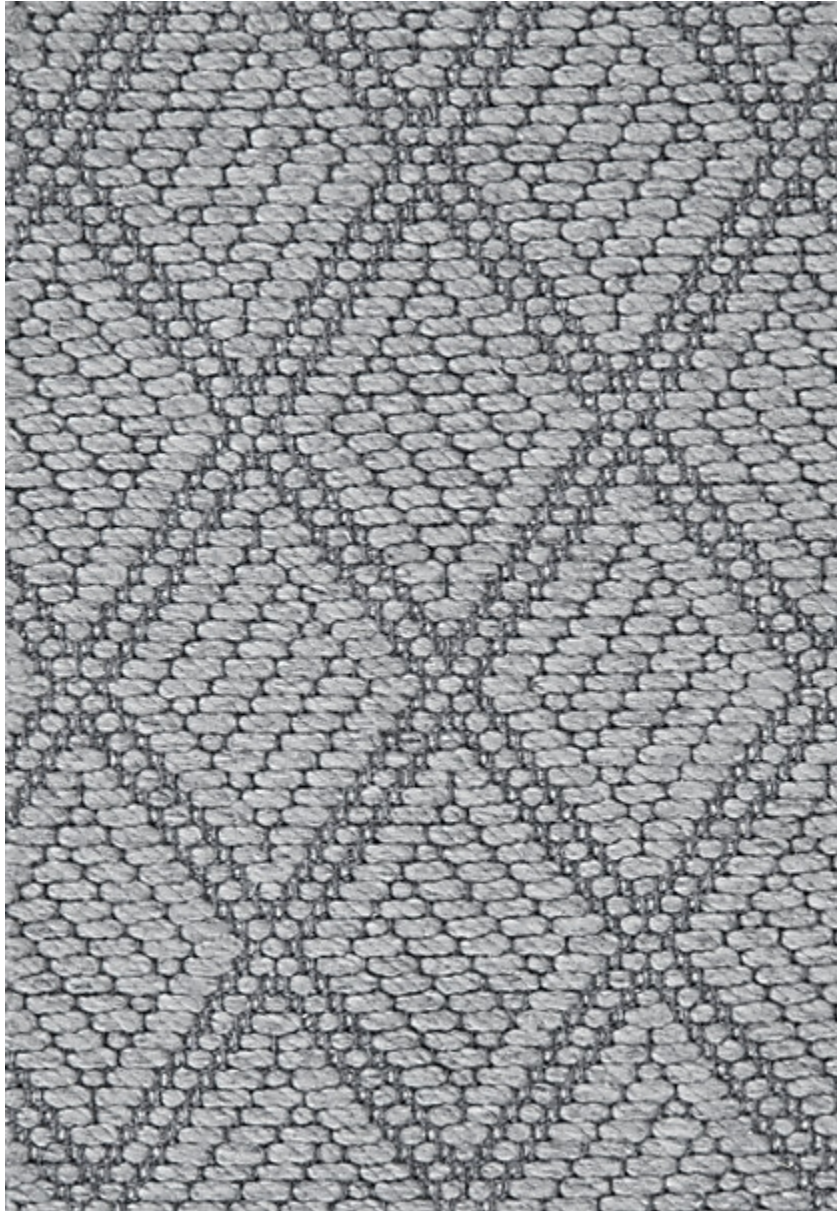

# STARK

## CARPET & RUGS

---

AVAILABLE IN 6 COLORWAYS

---

### CLAUDETTE - SHORE

SKU: MSLSHORWIDE2123  
FULL WIDTH: 13 FT 2 IN  
CONSTRUCTION: FLATWEAVE MACHINE-MADE  
COMPOSITION: 100% POLYESTER  
REPEAT: W: 18.75" X L: 14"  
TEXTURE: LOOP PILE  
ORIGIN: INDIA