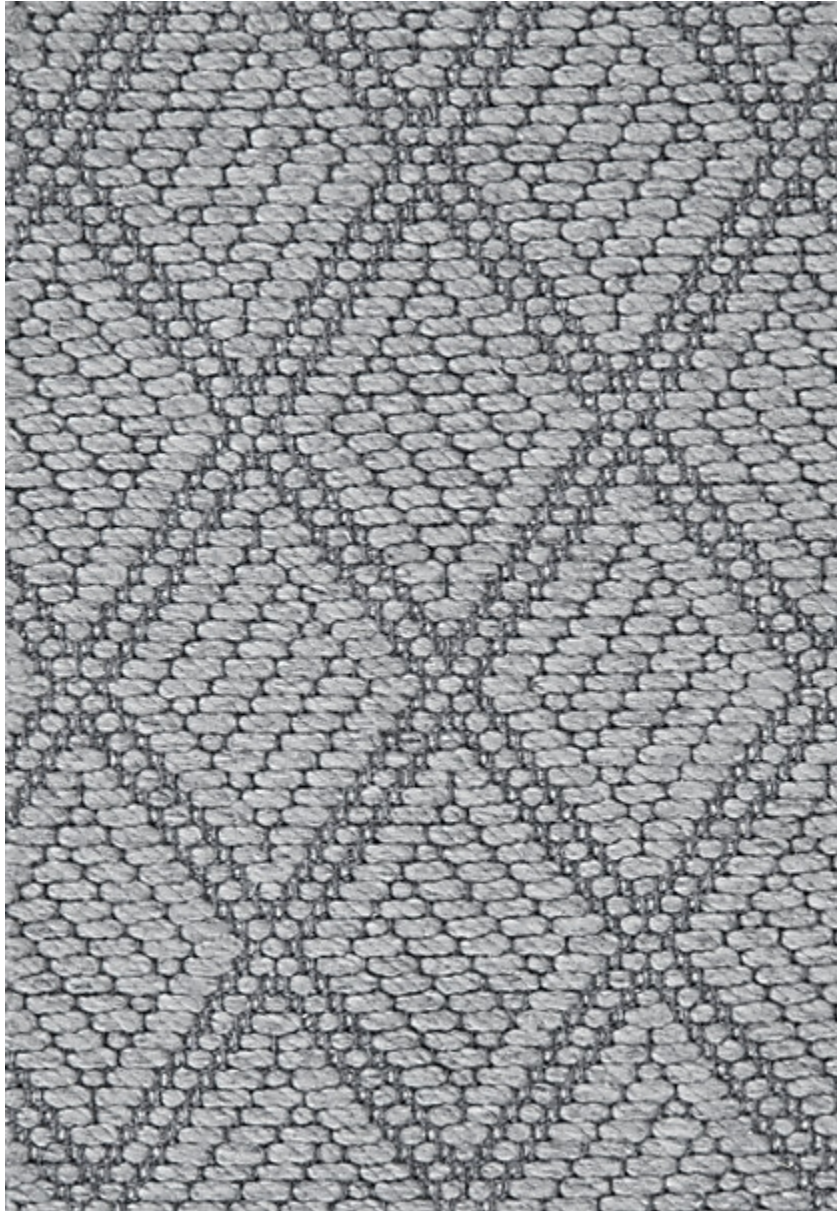

STARK

CARPET & RUGS

AVAILABLE IN 6 COLORWAYS

CLAUDETTE - SHORE

SKU: MSLSHORWIDE2123
FULL WIDTH: 13 FT 2 IN
CONSTRUCTION: FLATWEAVE MACHINE-MADE
COMPOSITION: 100% POLYESTER
REPEAT: W: 18.75" X L: 14"
TEXTURE: LOOP PILE
ORIGIN: INDIA

Any size available made-to-order.
Additional options available on request.

STARKCARPET.COM