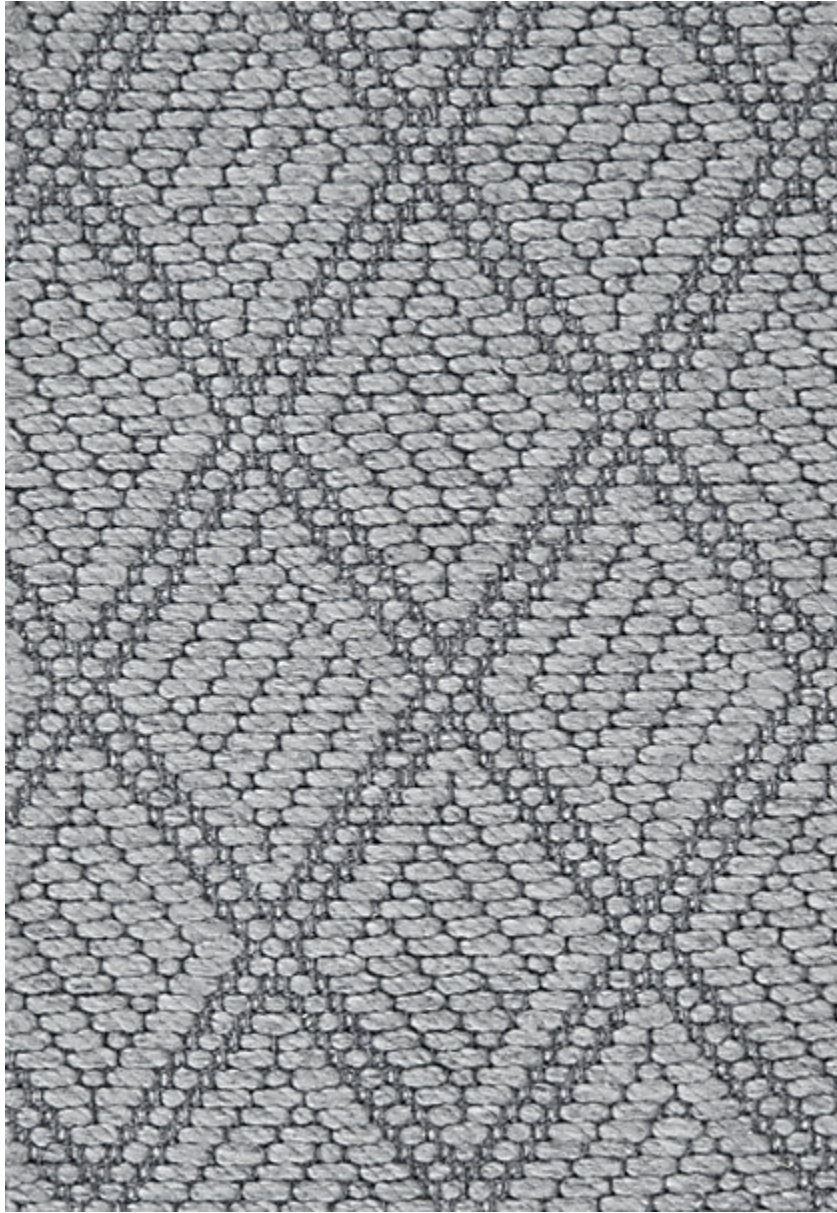

# STARK

## CARPET & RUGS

---

AVAILABLE IN 6 COLORWAYS

---

### CLAUDETTE - SHORE

SKU: MSLSHORWIDE2123  
FULL WIDTH: 13 FT 2 IN  
CONSTRUCTION: FLATWEAVE MACHINE-MADE  
COMPOSITION: 100% POLYESTER  
REPEAT: W: 18.75" X L: 14"  
TEXTURE: LOOP PILE  
ORIGIN: INDIA