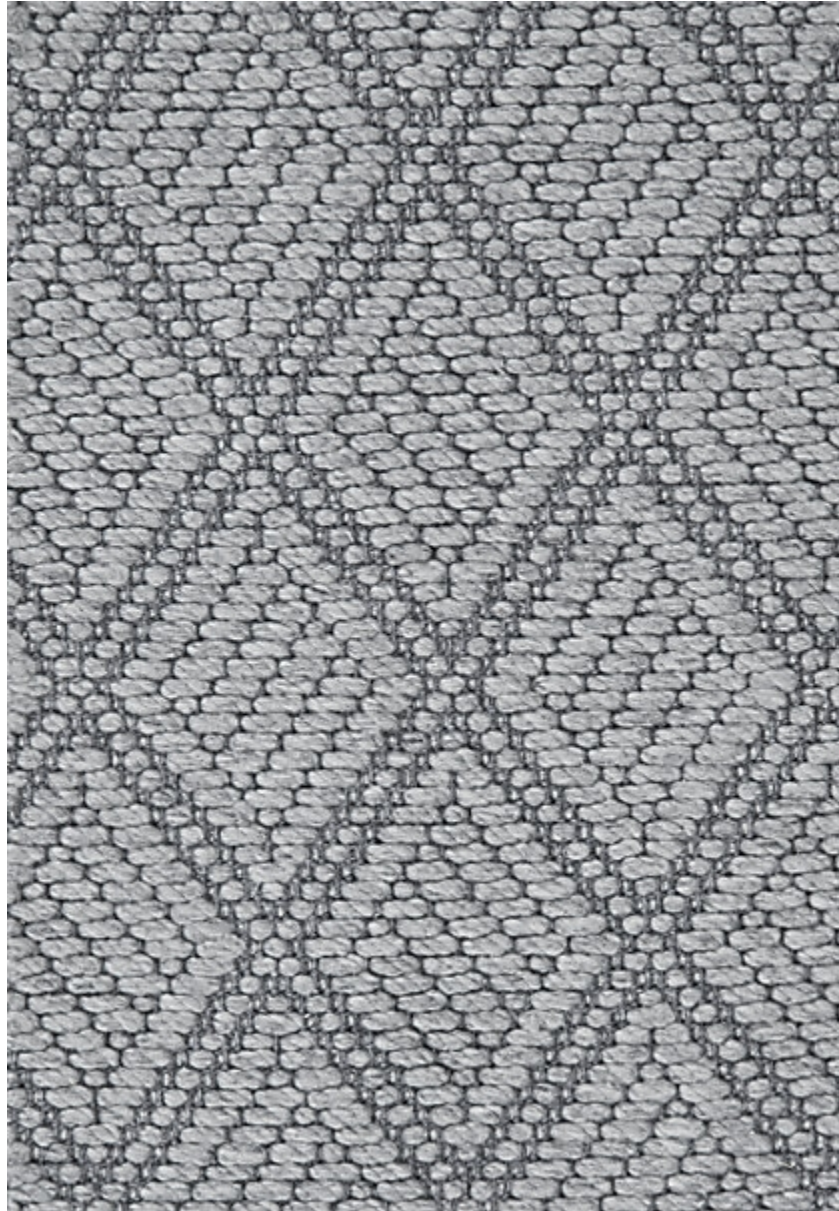

STARK

CARPET & RUGS

AVAILABLE IN 6 COLORWAYS

CLAUDETTE - SHORE

SKU: MSLSHORWIDE2123
FULL WIDTH: 13 FT 2 IN
CONSTRUCTION: FLATWEAVE MACHINE-MADE
COMPOSITION: 100% POLYESTER
REPEAT: W: 18.75" X L: 14"
TEXTURE: LOOP PILE
ORIGIN: INDIA