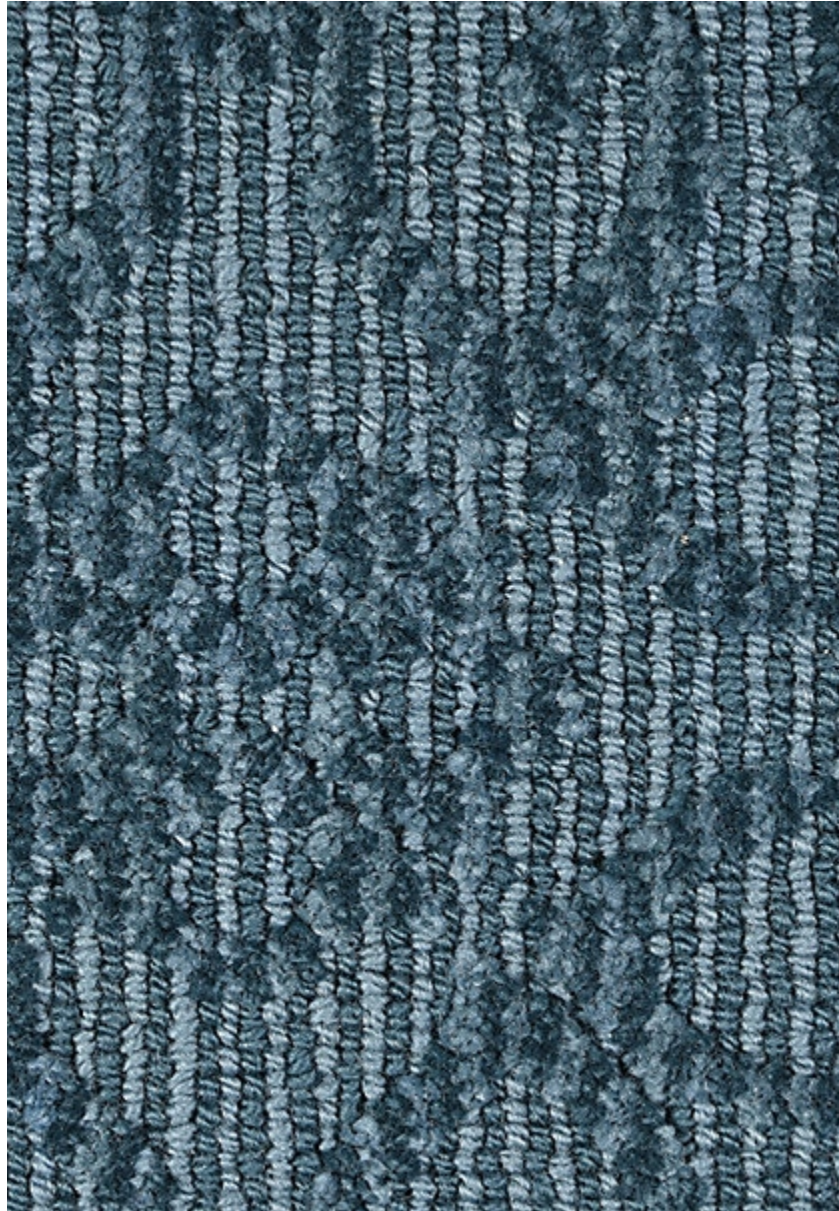

STARK

CARPET & RUGS

AVAILABLE IN 9 COLORWAYS

GEORGIOS - GATEHOUSE

SKU: MSLFF55CUT18772
FULL WIDTH: 12 FT 0 IN
CONSTRUCTION: TUFTED
COMPOSITION: 100% NZ WOOL
REPEAT: W: 12" X L: 12"
ORIGIN: USA

Any size available made-to-order.
Additional options available on request.