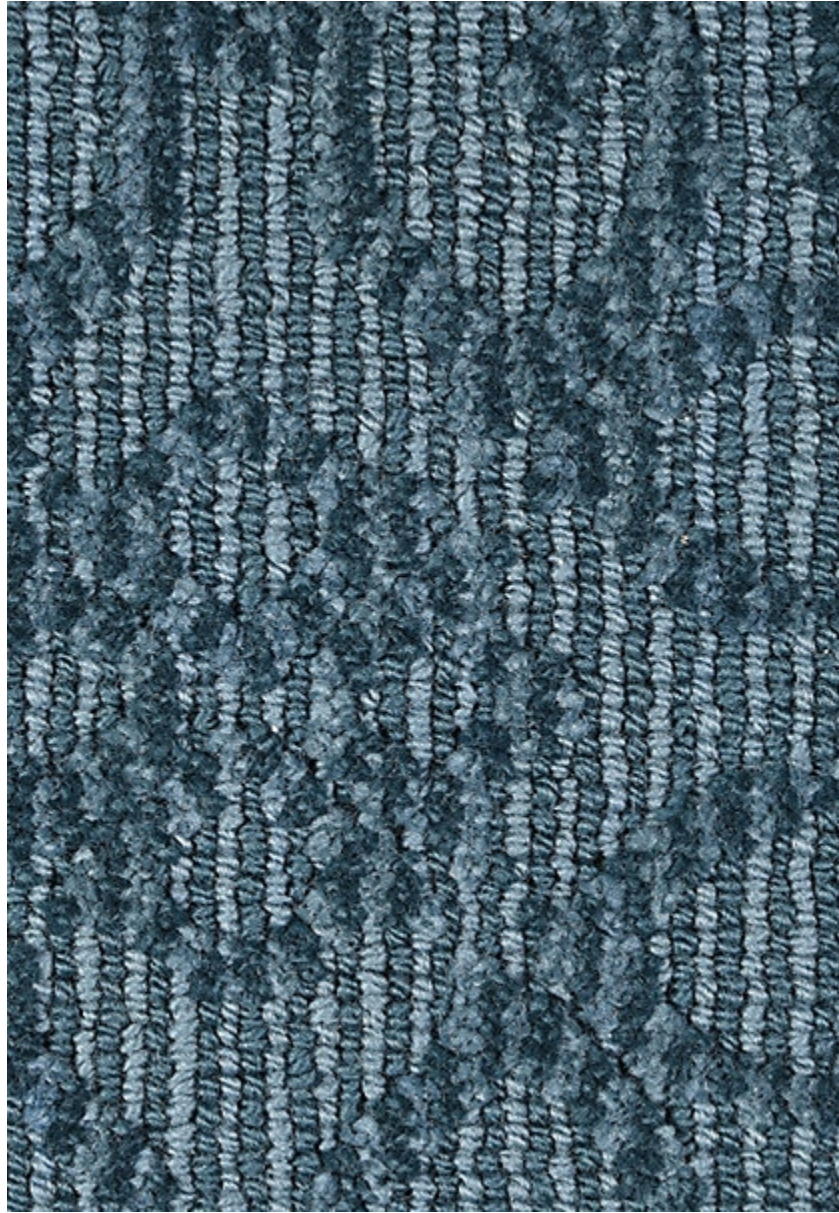

# STARK

## CARPET & RUGS

AVAILABLE IN 9 COLORWAYS

### GEORGIOS - GATEHOUSE

SKU: MSLFF55CUT18772  
FULL WIDTH: 12 FT 0 IN  
CONSTRUCTION: TUFTED  
COMPOSITION: 100% NZ WOOL  
REPEAT: W: 12" X L: 12"  
ORIGIN: USA

Any size available made-to-order.  
Additional options available on request.