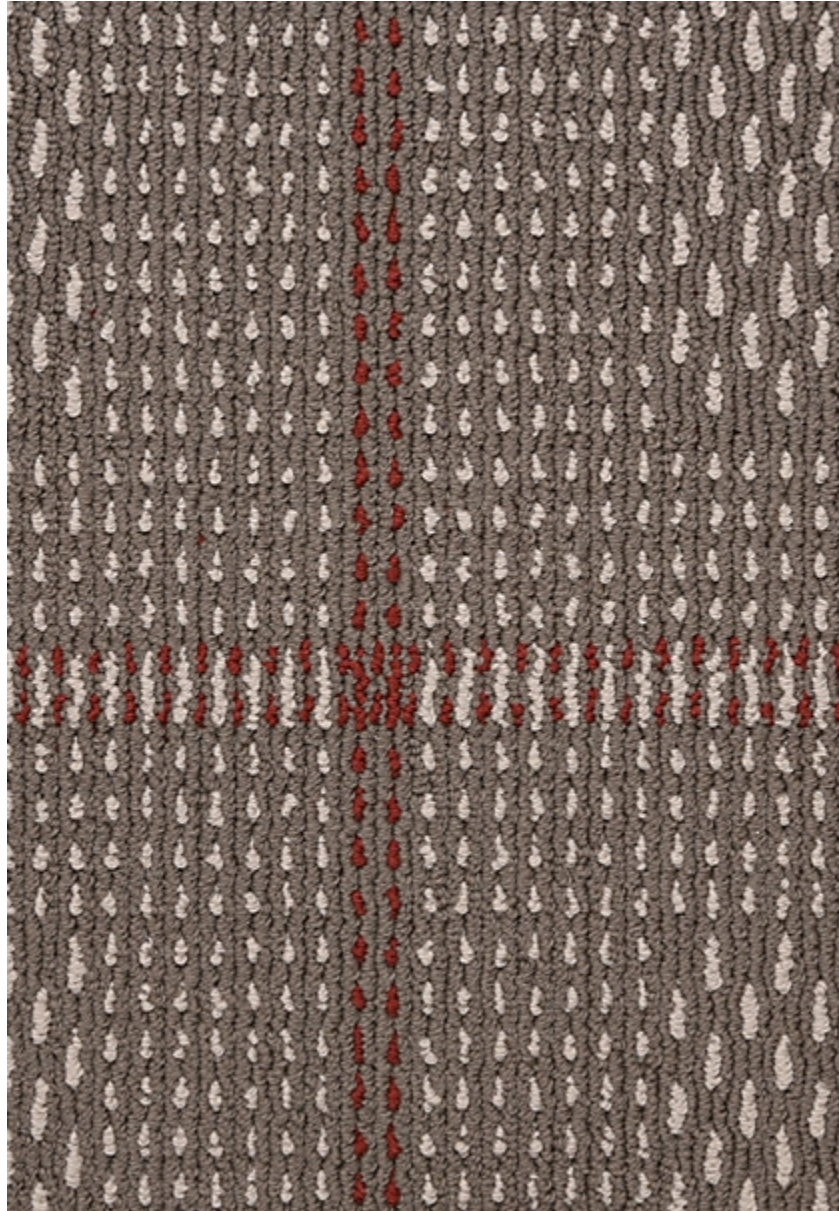

STARK

CARPET & RUGS

AVAILABLE IN 16 COLORWAYS

BOHDAN - UNDERTONE

SKU: MSLF997CUT18584
FULL WIDTH: 12 FT 0 IN
CONSTRUCTION: TUFTED
COMPOSITION: 100% NYLON
REPEAT: W: 12" X L: 11"
TEXTURE: LOOP PILE
ORIGIN: USA

Any size available made-to-order.
Additional options available on request.

STARKCARPET.COM