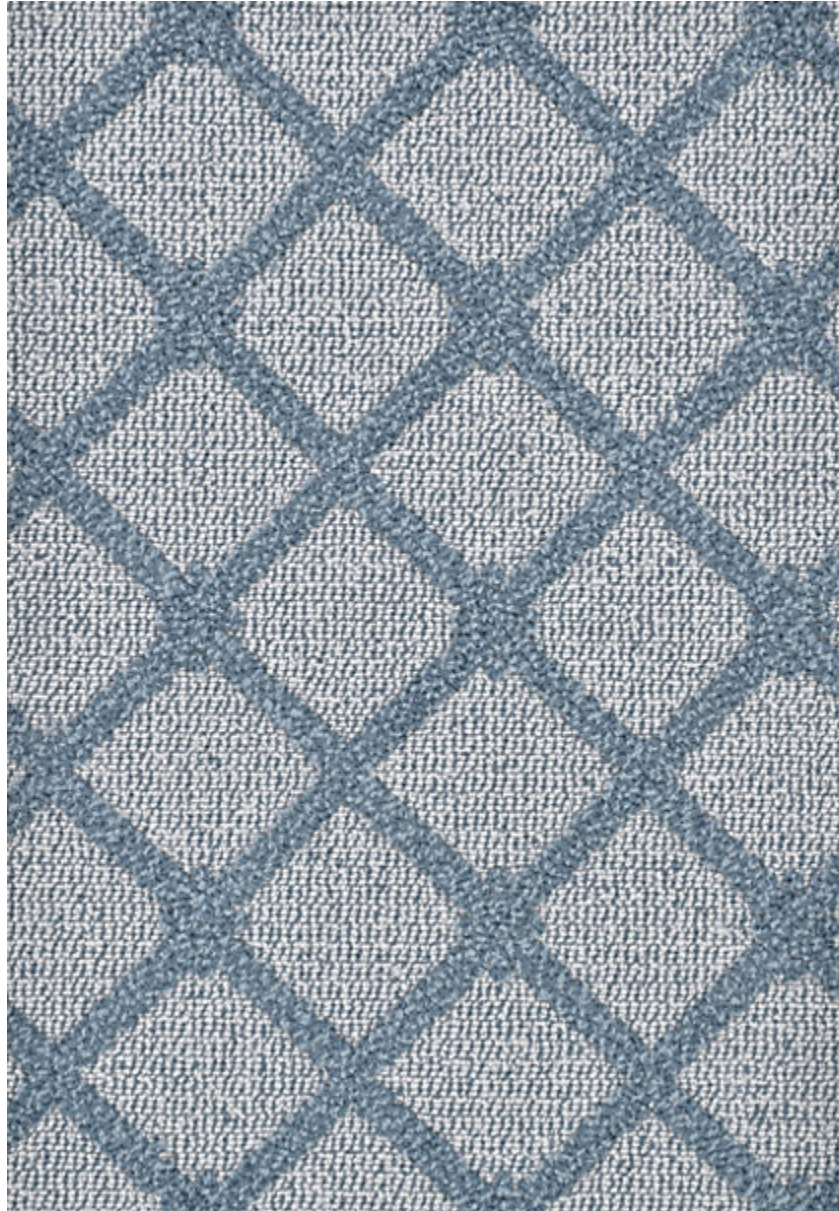

STARK

CARPET & RUGS

AVAILABLE IN 12 COLORWAYS

STASSI - BLUES

SKU: MSLBLUSWIDE2106
FULL WIDTH: 12 FT 0 IN
CONSTRUCTION: TUFTED
COMPOSITION: 100% NZ WOOL
REPEAT: W: 6" X L: 6"
TEXTURE: LOOP PILE
ORIGIN: USA