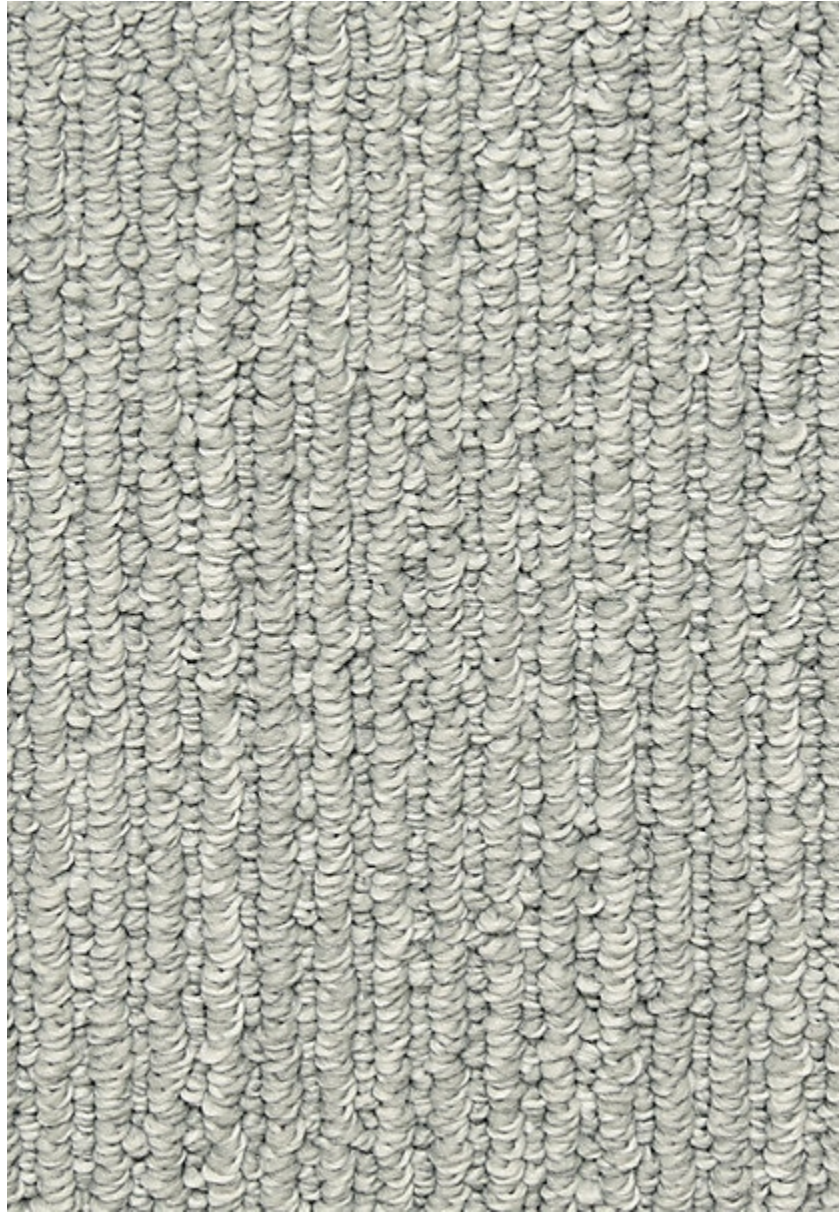

STARK

CARPET & RUGS

AVAILABLE IN 24 COLORWAYS

BELORA - LUNA

SKU: MSL4848CUT16229
FULL WIDTH: 12 FT 0 IN
CONSTRUCTION: TUFTED
COMPOSITION: 100% NYLON
REPEAT: W: 0.5" X L: 0.5"
TEXTURE: LOOP PILE
ORIGIN: USA