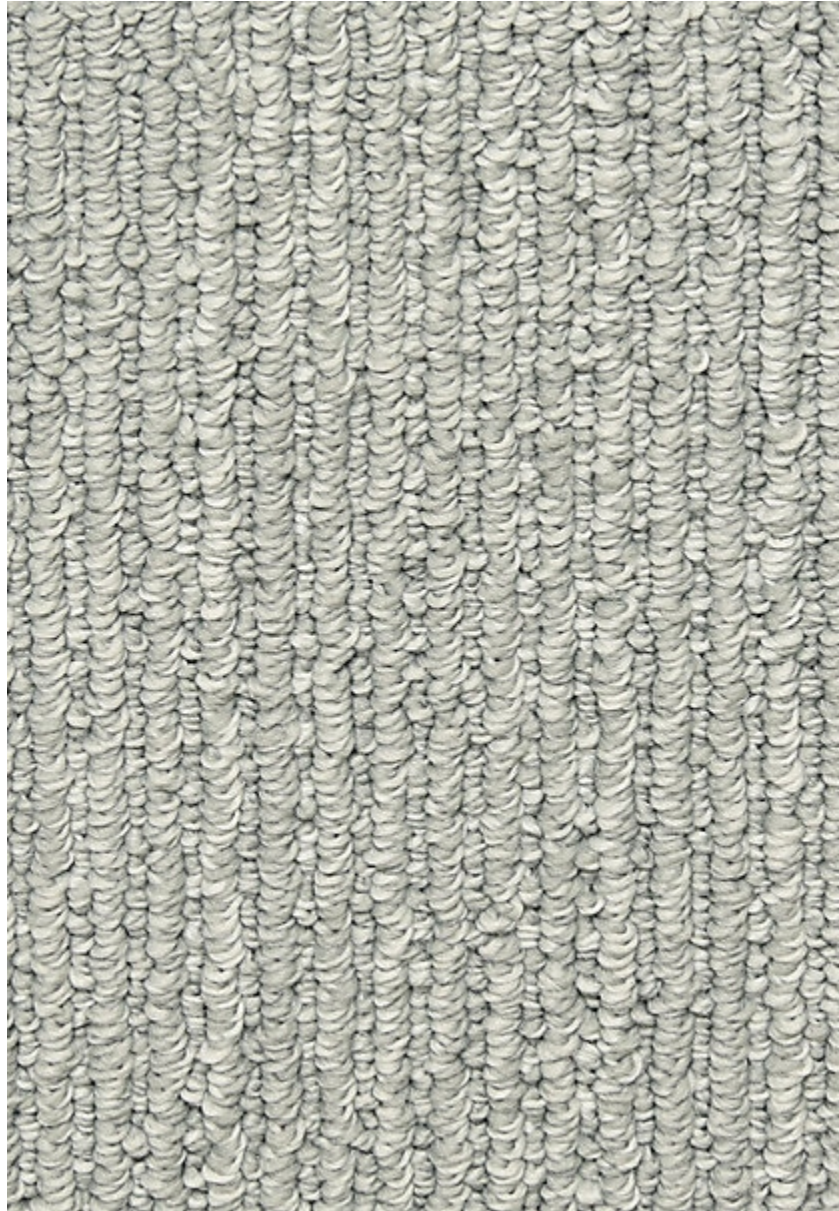

STARK

CARPET & RUGS

AVAILABLE IN 24 COLORWAYS

BELORA - LUNA

SKU: MSL4848CUT16229
FULL WIDTH: 12 FT 0 IN
CONSTRUCTION: TUFTED
COMPOSITION: 100% NYLON
REPEAT: W: 0.5" X L: 0.5"
TEXTURE: LOOP PILE
ORIGIN: USA