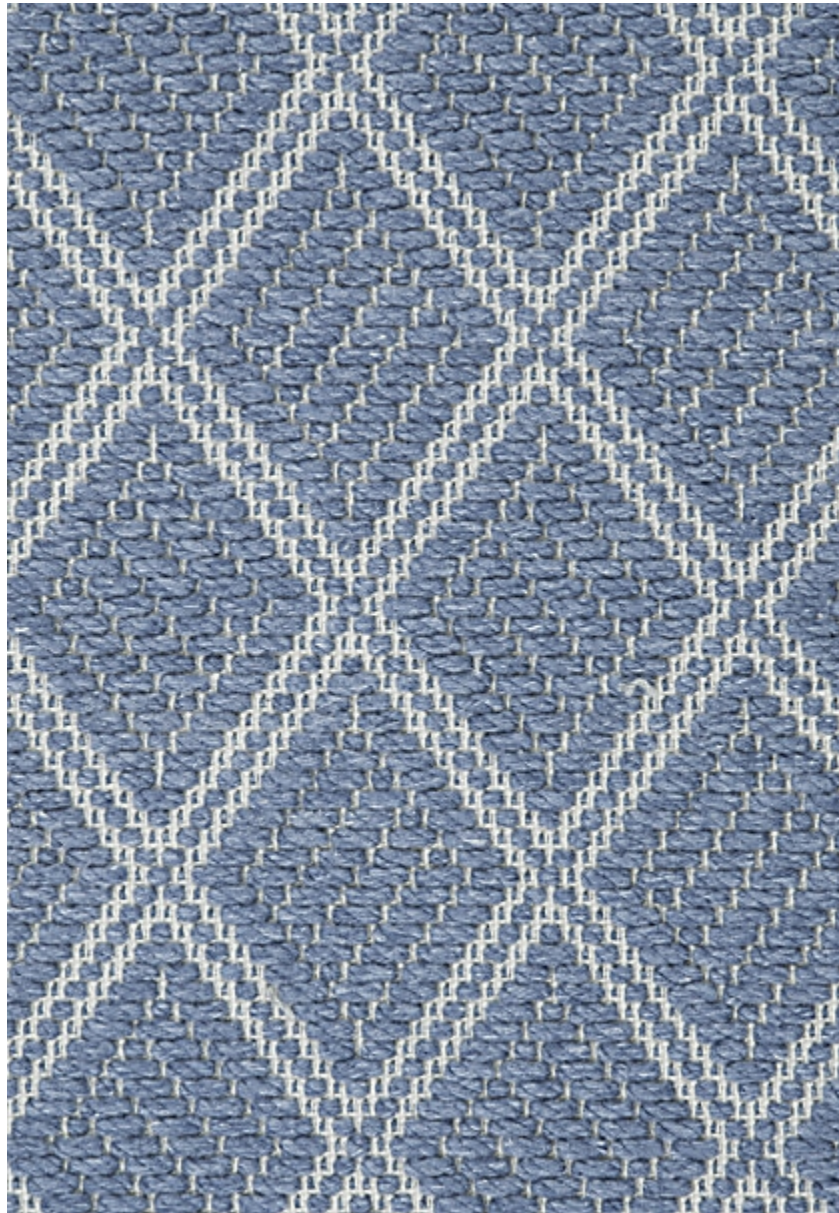

# STARK

## CARPET & RUGS

AVAILABLE IN 6 COLORWAYS

### CLAUDETTE - CARIBBEAN

SKU: MSL3214CUT17706  
FULL WIDTH: 13 FT 2 IN  
CONSTRUCTION: FLATWEAVE MACHINE-MADE  
COMPOSITION: 100% POLYESTER  
REPEAT: W: 18.75" X L: 14"  
TEXTURE: LOOP PILE  
ORIGIN: INDIA