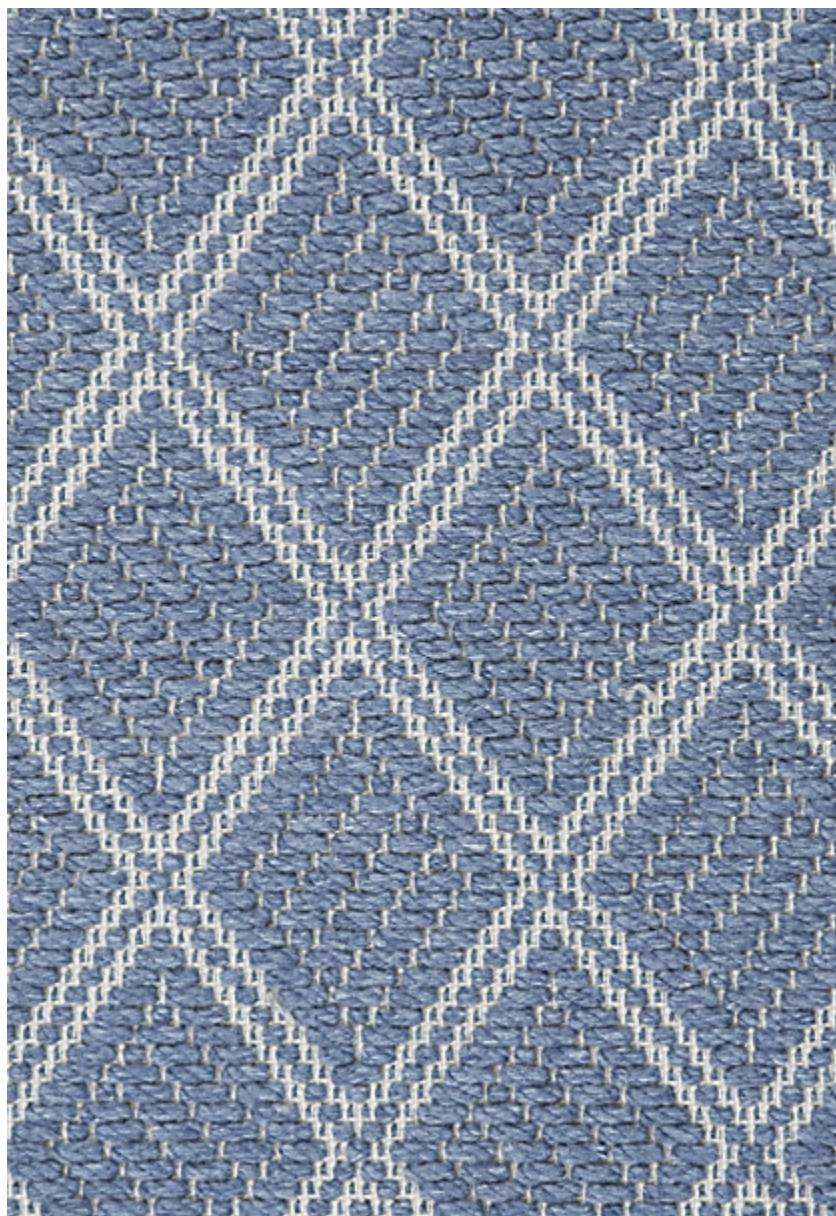

# STARK

## CARPET & RUGS

---

AVAILABLE IN 6 COLORWAYS

---

### CLAUDETTE - CARIBBEAN

SKU: MSL3214CUT17706  
FULL WIDTH: 13 FT 2 IN  
CONSTRUCTION: FLATWEAVE MACHINE-MADE  
COMPOSITION: 100% POLYESTER  
REPEAT: W: 18.75" X L: 14"  
TEXTURE: LOOP PILE  
ORIGIN: INDIA