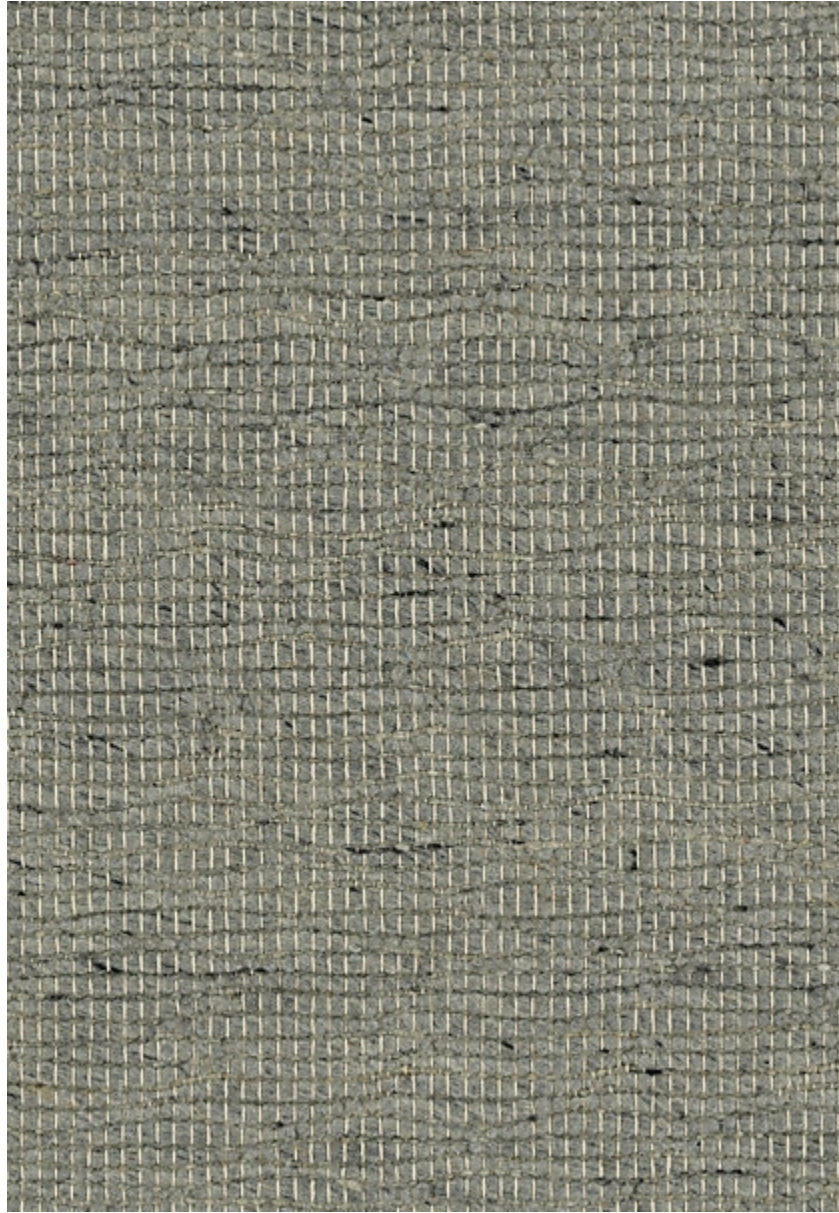

STARK

CARPET & RUGS

AVAILABLE IN 5 COLORWAYS

WINONA - SILVER

SKU: KLNSLVRWIDE2202
FULL WIDTH: 15 FT 0 IN
CONSTRUCTION: FLATWEAVE HAND-MADE
COMPOSITION: 90% WOOL / 10% COTTON
TEXTURE: LOOP PILE
ORIGIN: INDIA