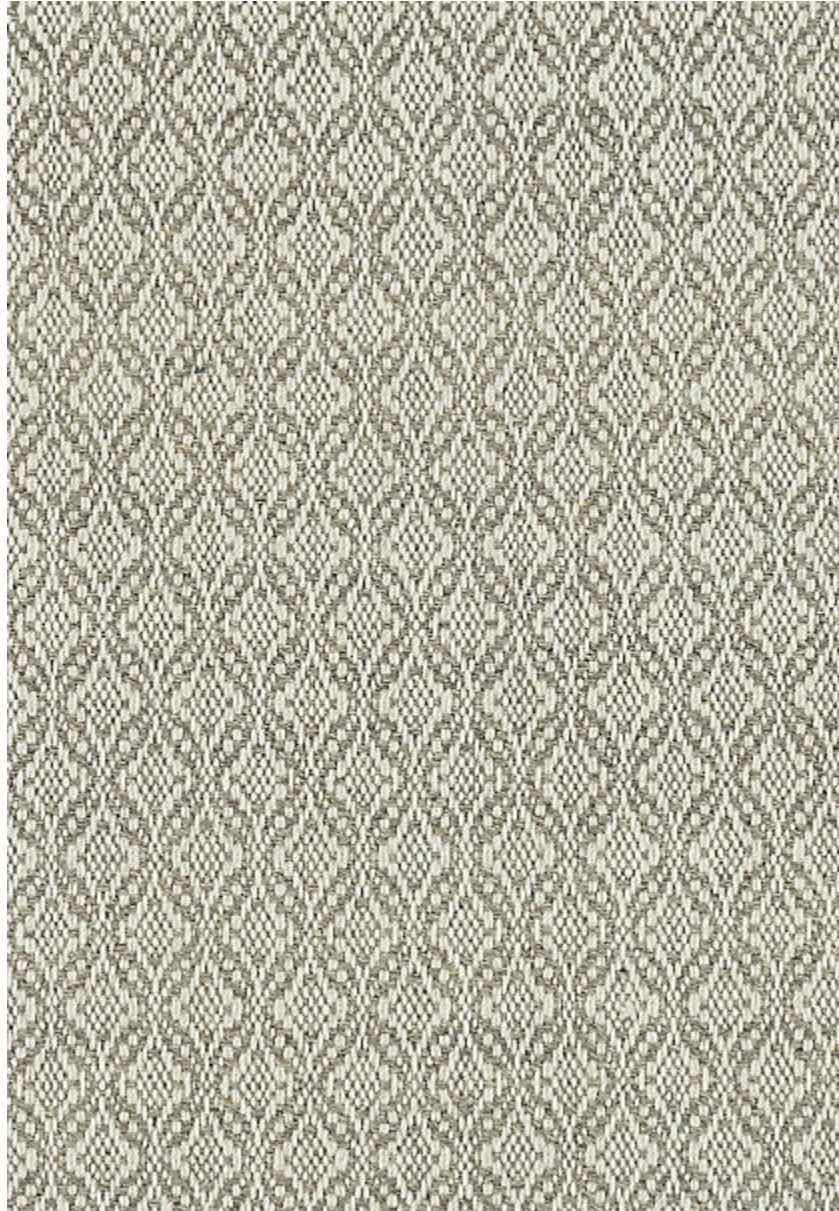

STARK

CARPET & RUGS

AVAILABLE IN 5 COLORWAYS

SETIA - GREY

SKU: **KLNGREYWIDE2201**
FULL WIDTH: **15 FT 0 IN**
CONSTRUCTION: **FLATWEAVE HAND-MADE**
COMPOSITION: **100% WOOL**
REPEAT: **W: 2.125" X L: 3"**
TEXTURE: **LOOP PILE**
ORIGIN: **INDIA**