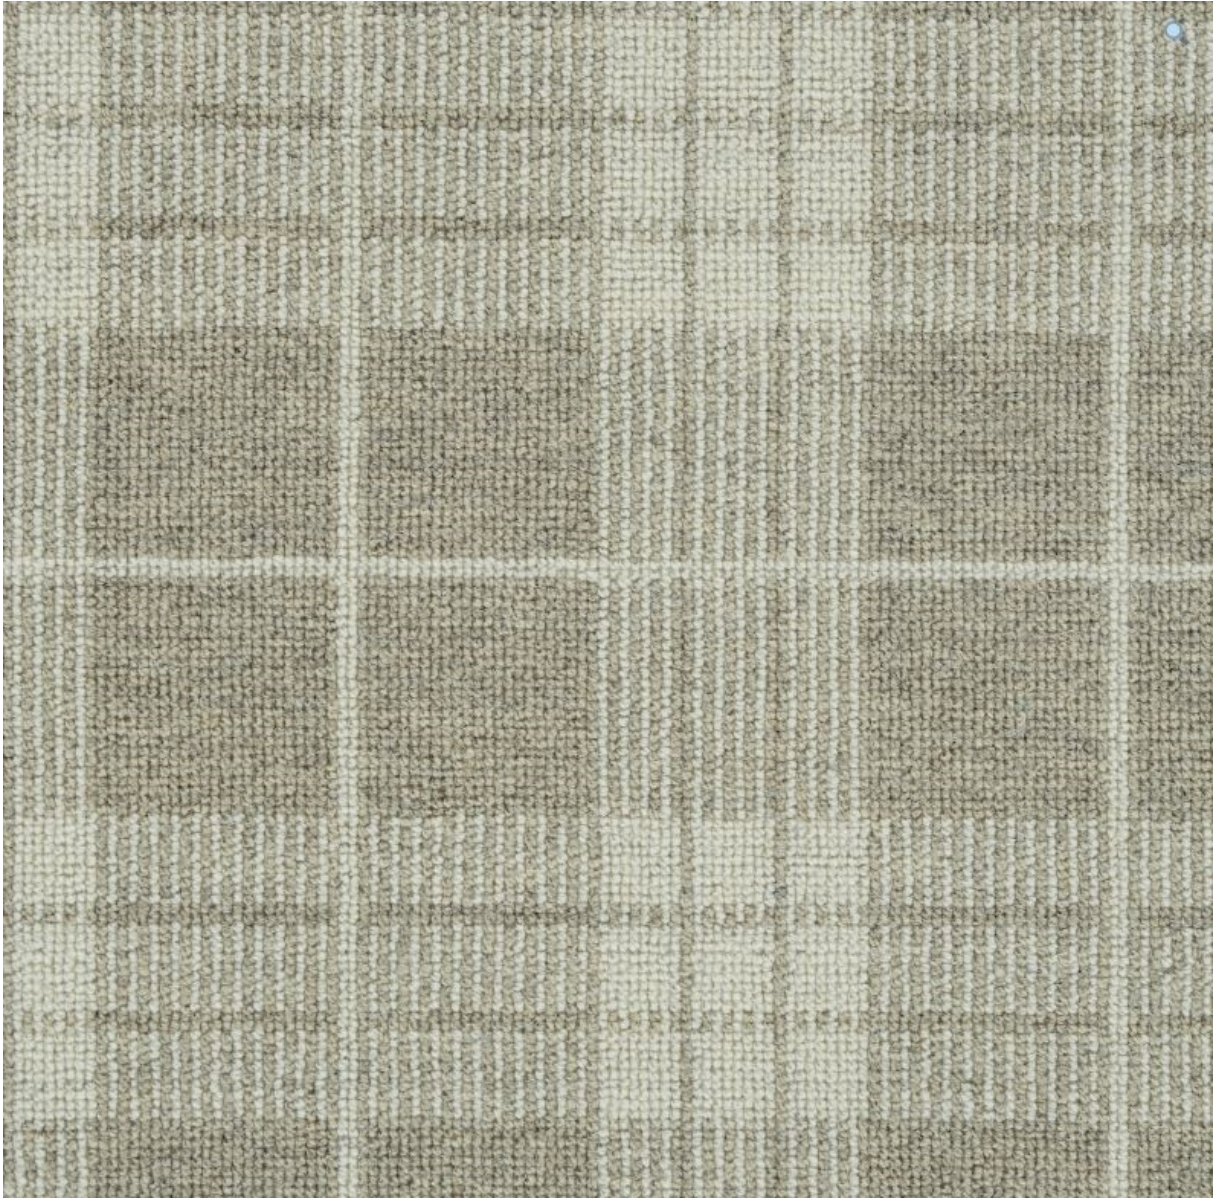

STARK

CARPET & RUGS

AVAILABLE IN 3 COLORWAYS

MOMCHIL - CLOUD

SKU: JMI3428CUT18825
FULL WIDTH: 13 FT 0 IN
CONSTRUCTION: WILTON
COMPOSITION: 100% WOOL
REPEAT: W: 10.63" X L: 10.24"
TEXTURE: LOOP PILE

Any size available made-to-order.
Additional options available on request.