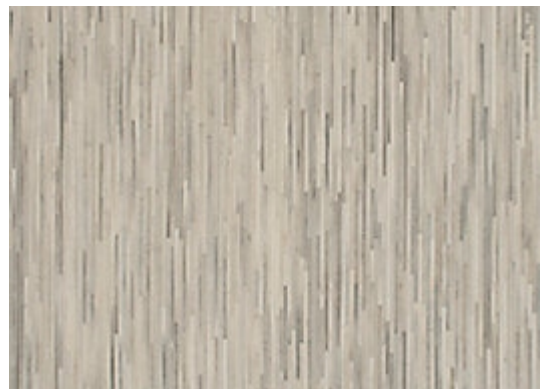

STARK

CARPET & RUGS

AVAILABLE IN 3 COLORWAYS

NUBUCK - MARBLE

SKU: I13MARBWIDE1773
FULL WIDTH: 15 FT 0 IN
CONSTRUCTION: HAND-WOVEN
COMPOSITION: COW-HIDE
PILE HEIGHT: 0.31 IN
TEXTURE: LOOP PILE
ORIGIN: INDIA