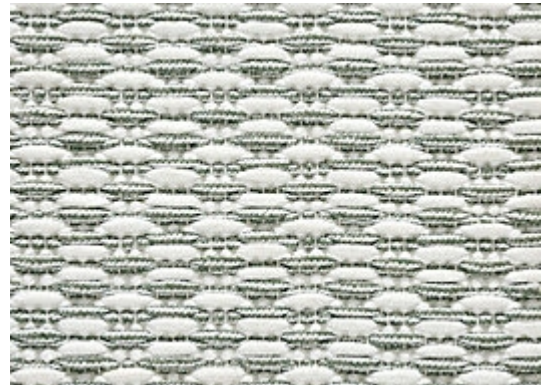

STARK

CARPET & RUGS

NORRIS - GRASS

SKU: I13GRASWIDE1900
CONSTRUCTION: HAND-WOVEN
COMPOSITION: 100% POLYPROPYLENE
PILE HEIGHT: 0.31 IN
TEXTURE: LOOP PILE
ORIGIN: INDIA

AVAILABLE IN 5 COLORWAYS

Any size available made-to-order.
Additional options available on request.