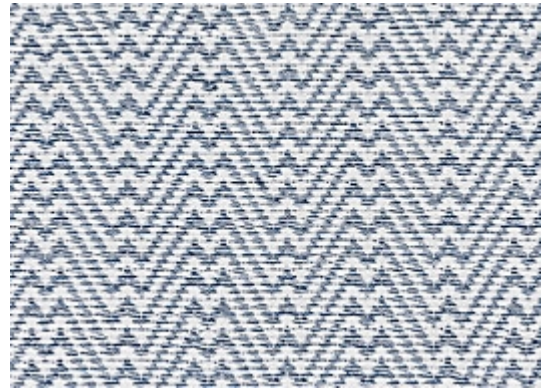

STARK

CARPET & RUGS

AVAILABLE IN 5 COLORWAYS

RICHMOND - COBALT

SKU: **I13COBAWIDE1899**
CONSTRUCTION: **HAND-WOVEN**
COMPOSITION: **100% POLYPROPYLENE**
PILE HEIGHT: **0.31 IN**
REPEAT: **NONE**
TEXTURE: **LOOP PILE**
ORIGIN: **INDIA**