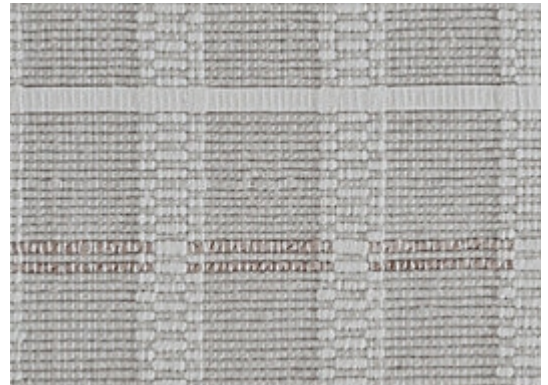

STARK

CARPET & RUGS

AVAILABLE IN 4 COLORWAYS

BRANDY - LINEN

SKU: H15LNENWIDE2319
FULL WIDTH: 16 FT 4 IN
CONSTRUCTION: FLATWEAVE HAND-MADE
COMPOSITION: 94% WOOL / 6% JUTE
PILE HEIGHT: 0.28 IN
REPEAT: W: 4.5" X L: 8"
TEXTURE: LOOP PILE
ORIGIN: INDIA

Any size available made-to-order.
Additional options available on request.

STARKCARPET.COM