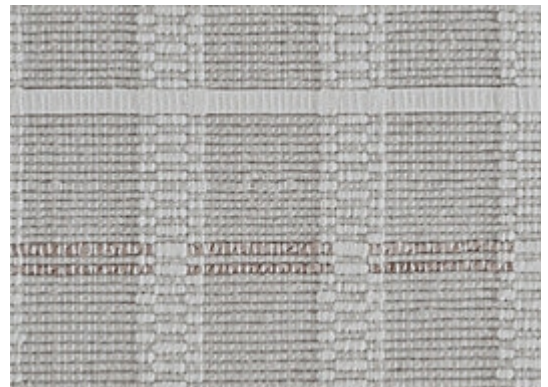

# STARK

## CARPET & RUGS

AVAILABLE IN 4 COLORWAYS

### BRANDY - LINEN

SKU: H15LNENWIDE2319  
FULL WIDTH: 16 FT 4 IN  
CONSTRUCTION: FLATWEAVE HAND-MADE  
COMPOSITION: 94% WOOL / 6% JUTE  
PILE HEIGHT: 0.28 IN  
REPEAT: W: 4.5" X L: 8"  
TEXTURE: LOOP PILE  
ORIGIN: INDIA