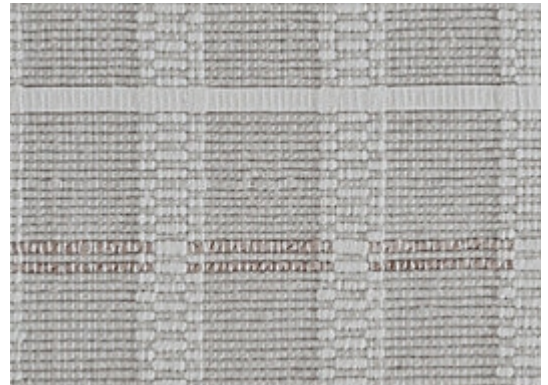

STARK

CARPET & RUGS

AVAILABLE IN 4 COLORWAYS

BRANDY - LINEN

SKU: H15LNENWIDE2319
FULL WIDTH: 16 FT 4 IN
CONSTRUCTION: FLATWEAVE HAND-MADE
COMPOSITION: 94% WOOL / 6% JUTE
PILE HEIGHT: 0.28 IN
REPEAT: W: 4.5" X L: 8"
TEXTURE: LOOP PILE
ORIGIN: INDIA