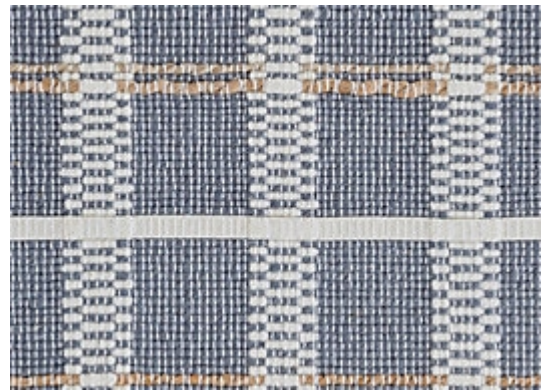

# STARK

## CARPET & RUGS

AVAILABLE IN 4 COLORWAYS

### BRANDY - INDIGO

SKU: H15INDIWIDE2319  
FULL WIDTH: 16 FT 4 IN  
CONSTRUCTION: FLATWEAVE HAND-MADE  
COMPOSITION: 94% WOOL / 6% JUTE  
PILE HEIGHT: 0.28 IN  
REPEAT: W:4.5" X L:8"  
TEXTURE: LOOP PILE  
ORIGIN: INDIA