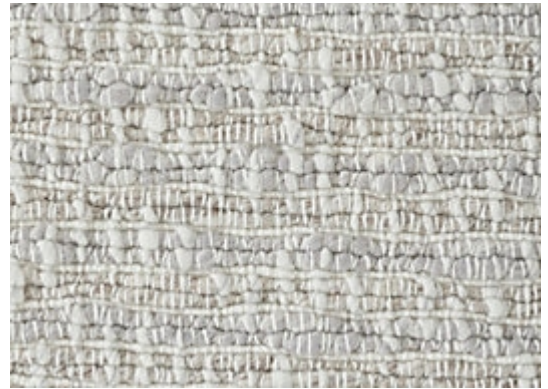

# STARK

## CARPET & RUGS

---

### SONO - ICE

SKU: H15ICE WIDE2603  
FULL WIDTH: 15 FT 0 IN  
CONSTRUCTION: HAND-LOOMED  
COMPOSITION: 100% WOOL  
PILE HEIGHT: 0.275 IN  
TEXTURE: LOOP PILE  
ORIGIN: INDIA

---

AVAILABLE IN 3 COLORWAYS