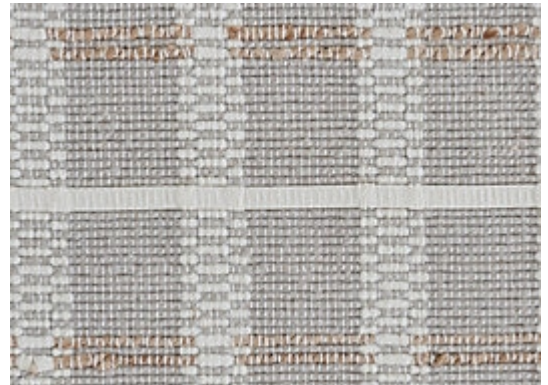

STARK

CARPET & RUGS

AVAILABLE IN 4 COLORWAYS

BRANDY - FOSSIL

SKU: H15FOSSWIDE2319
FULL WIDTH: 16 FT 4 IN
CONSTRUCTION: FLATWEAVE HAND-MADE
COMPOSITION: 94% WOOL / 6% JUTE
PILE HEIGHT: 0.28 IN
REPEAT: W:4.5" X L:8"
TEXTURE: LOOP PILE
ORIGIN: INDIA

Any size available made-to-order.
Additional options available on request.

STARKCARPET.COM