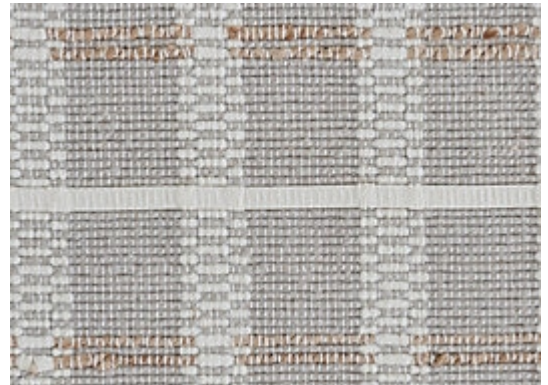

# STARK

## CARPET & RUGS

AVAILABLE IN 4 COLORWAYS

### BRANDY - FOSSIL

SKU: H15FOSSWIDE2319  
FULL WIDTH: 16 FT 4 IN  
CONSTRUCTION: FLATWEAVE HAND-MADE  
COMPOSITION: 94% WOOL / 6% JUTE  
PILE HEIGHT: 0.28 IN  
REPEAT: W: 4.5" X L: 8"  
TEXTURE: LOOP PILE  
ORIGIN: INDIA