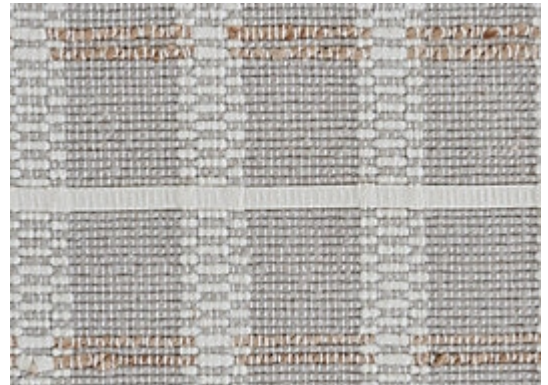

STARK

CARPET & RUGS

AVAILABLE IN 4 COLORWAYS

BRANDY - FOSSIL

SKU: H15FOSSWIDE2319
FULL WIDTH: 16 FT 4 IN
CONSTRUCTION: FLATWEAVE HAND-MADE
COMPOSITION: 94% WOOL / 6% JUTE
PILE HEIGHT: 0.28 IN
REPEAT: W: 4.5" X L: 8"
TEXTURE: LOOP PILE
ORIGIN: INDIA

Any size available made-to-order.
Additional options available on request.

STARKCARPET.COM