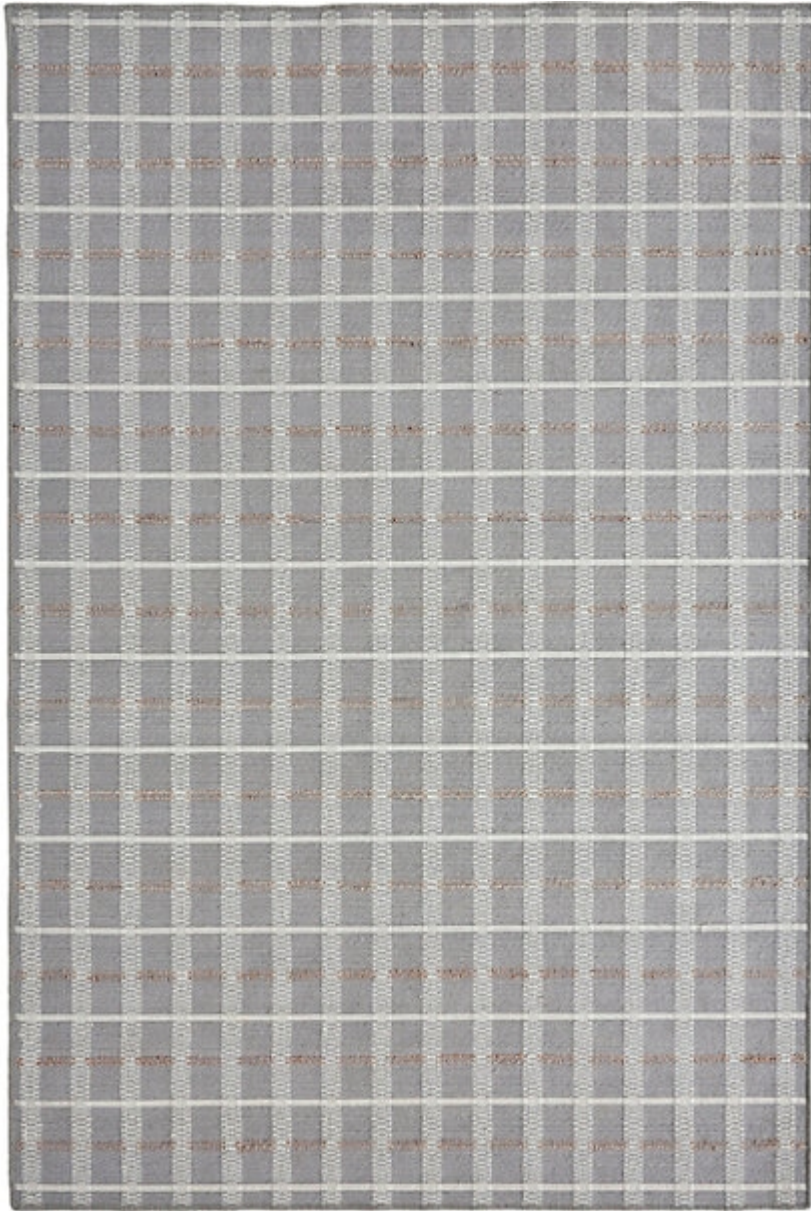

STARK

CARPET & RUGS

AVAILABLE IN 4 COLORWAYS

BRANDY - FOSSIL

SKU: H15FOSSWIDE2319
FULL WIDTH: 16 FT 4 IN
CONSTRUCTION: FLATWEAVE HAND-MADE
COMPOSITION: 94% WOOL / 6% JUTE
PILE HEIGHT: 0.28 IN
REPEAT: W: 4.5" X L: 8"
TEXTURE: LOOP PILE
ORIGIN: INDIA