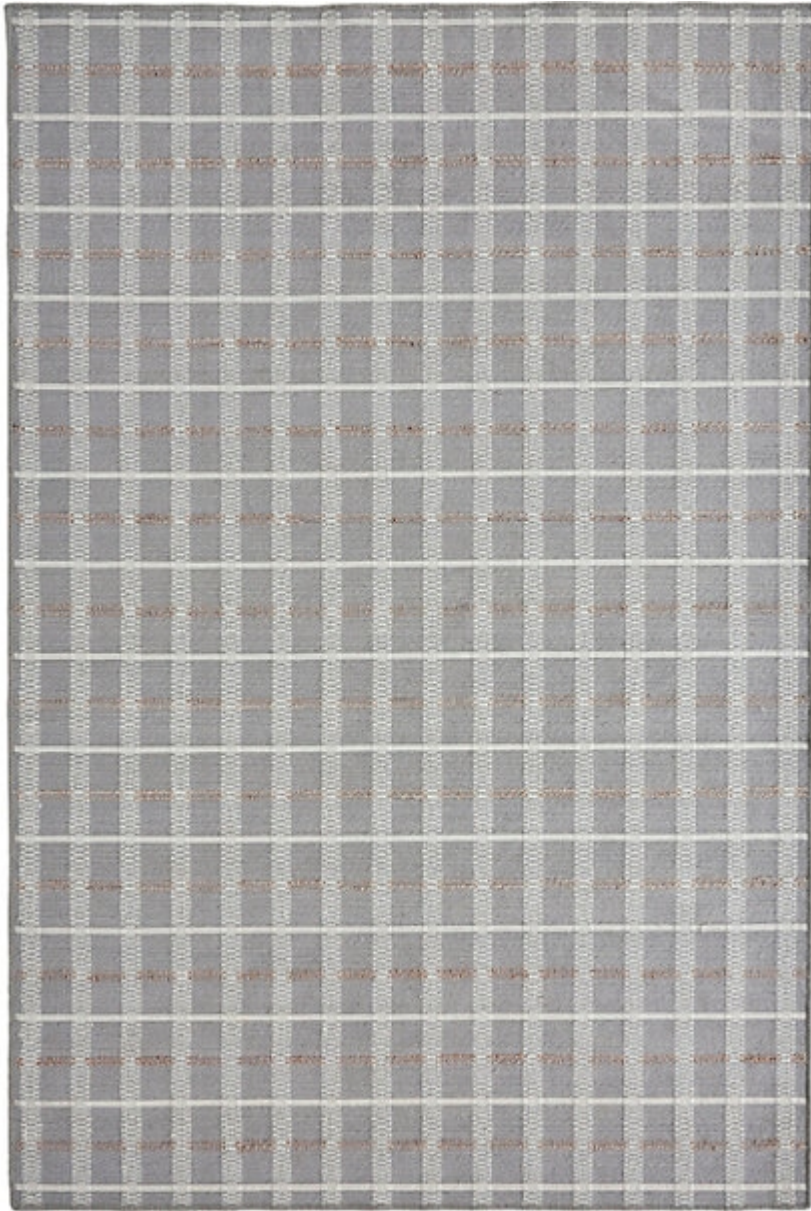

# STARK

## CARPET & RUGS

AVAILABLE IN 4 COLORWAYS

### BRANDY - FOSSIL

SKU: H15FOSSWIDE2319  
FULL WIDTH: 16 FT 4 IN  
CONSTRUCTION: FLATWEAVE HAND-MADE  
COMPOSITION: 94% WOOL / 6% JUTE  
PILE HEIGHT: 0.28 IN  
REPEAT: W: 4.5" X L: 8"  
TEXTURE: LOOP PILE  
ORIGIN: INDIA