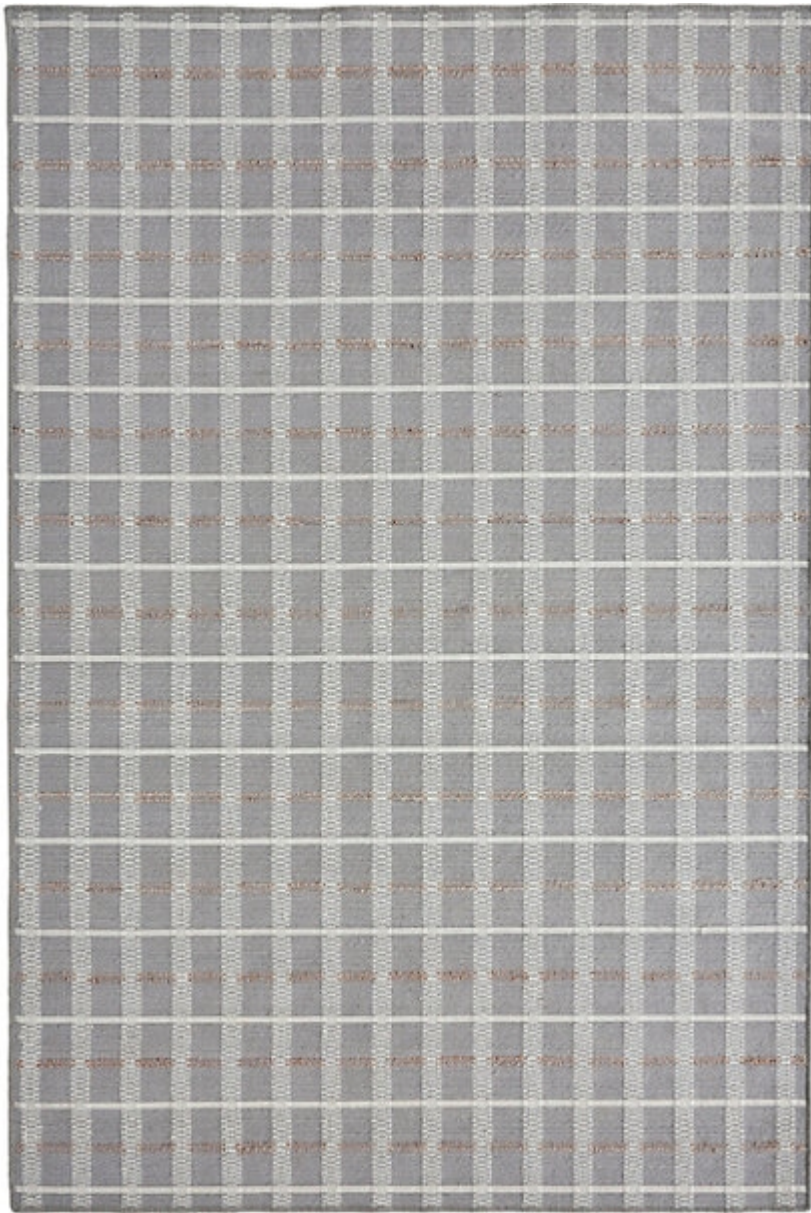

STARK

CARPET & RUGS

AVAILABLE IN 4 COLORWAYS

BRANDY - FOSSIL

SKU: H15FOSSWIDE2319
FULL WIDTH: 16 FT 4 IN
CONSTRUCTION: FLATWEAVE HAND-MADE
COMPOSITION: 94% WOOL / 6% JUTE
PILE HEIGHT: 0.28 IN
REPEAT: W:4.5" X L:8"
TEXTURE: LOOP PILE
ORIGIN: INDIA