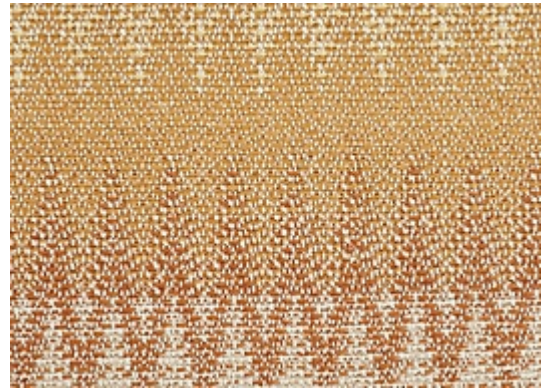

## CARPET & RUGS

---

AVAILABLE IN 8 COLORWAYS

---

### MISSONI ALESSANDRO - TANGERINE

SKU: GYTTGRNWIDE2345  
FULL WIDTH: 15 FT 0 IN  
CONSTRUCTION: FLATWEAVE HAND-MADE  
COMPOSITION: 100% WOOL  
PILE HEIGHT: 0.24 IN  
REPEAT: W: 1.5" X L: 26"  
TEXTURE: LOOP PILE  
ORIGIN: INDIA