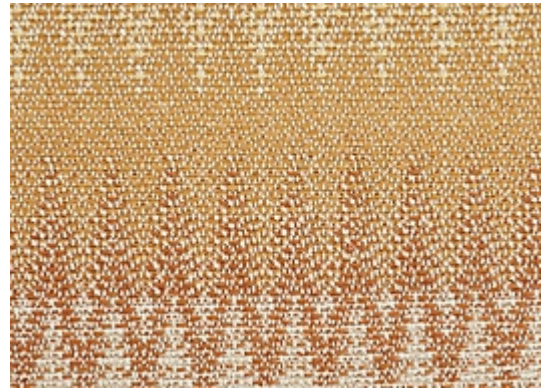

STARK

CARPET & RUGS

AVAILABLE IN 8 COLORWAYS

MISSONI ALESSANDRO - TANGERINE

SKU: GYTTGRNWIDE2345
FULL WIDTH: 15 FT 0 IN
CONSTRUCTION: FLATWEAVE HAND-MADE
COMPOSITION: 100% WOOL
PILE HEIGHT: 0.24 IN
REPEAT: W: 1.5" X L: 26"
TEXTURE: LOOP PILE
ORIGIN: INDIA