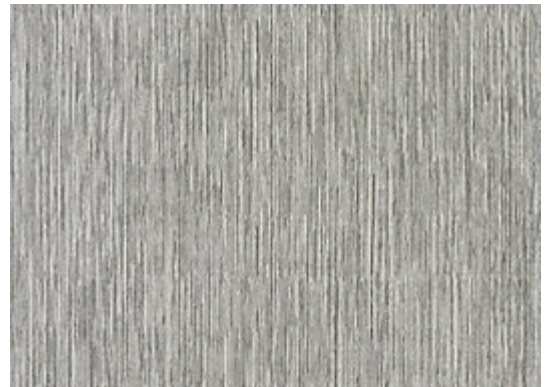

STARK

CARPET & RUGS

AVAILABLE IN 6 COLORWAYS

AMBOY - STEEL

SKU: GYTSTELWIDE1870
FULL WIDTH: 16 FT 4 IN
CONSTRUCTION: FLATWEAVE HAND-MADE
COMPOSITION: 100% WOOL
PILE HEIGHT: 0.24 IN
TEXTURE: LOOP PILE
ORIGIN: INDIA