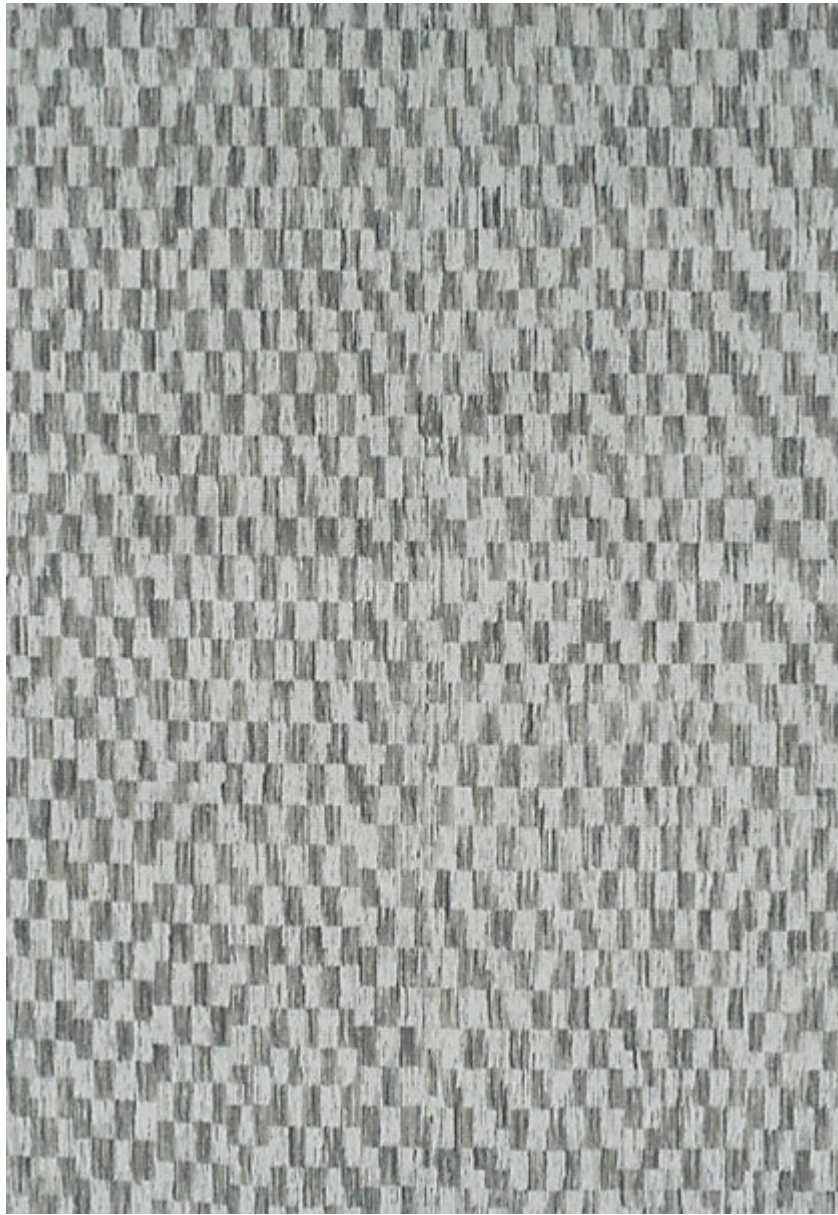

STARK

CARPET & RUGS

AVAILABLE IN 6 COLORWAYS

CORWIN - SHADOW

SKU: GYTSHOWWIDE1437
FULL WIDTH: 15 FT 0 IN
CONSTRUCTION: HAND-LOOMED
COMPOSITION: 55% WOOL / 45% NYLON
PILE HEIGHT: 0.39 IN
TEXTURE: LOOP PILE
ORIGIN: INDIA

Any size available made-to-order.
Additional options available on request.

STARKCARPET.COM