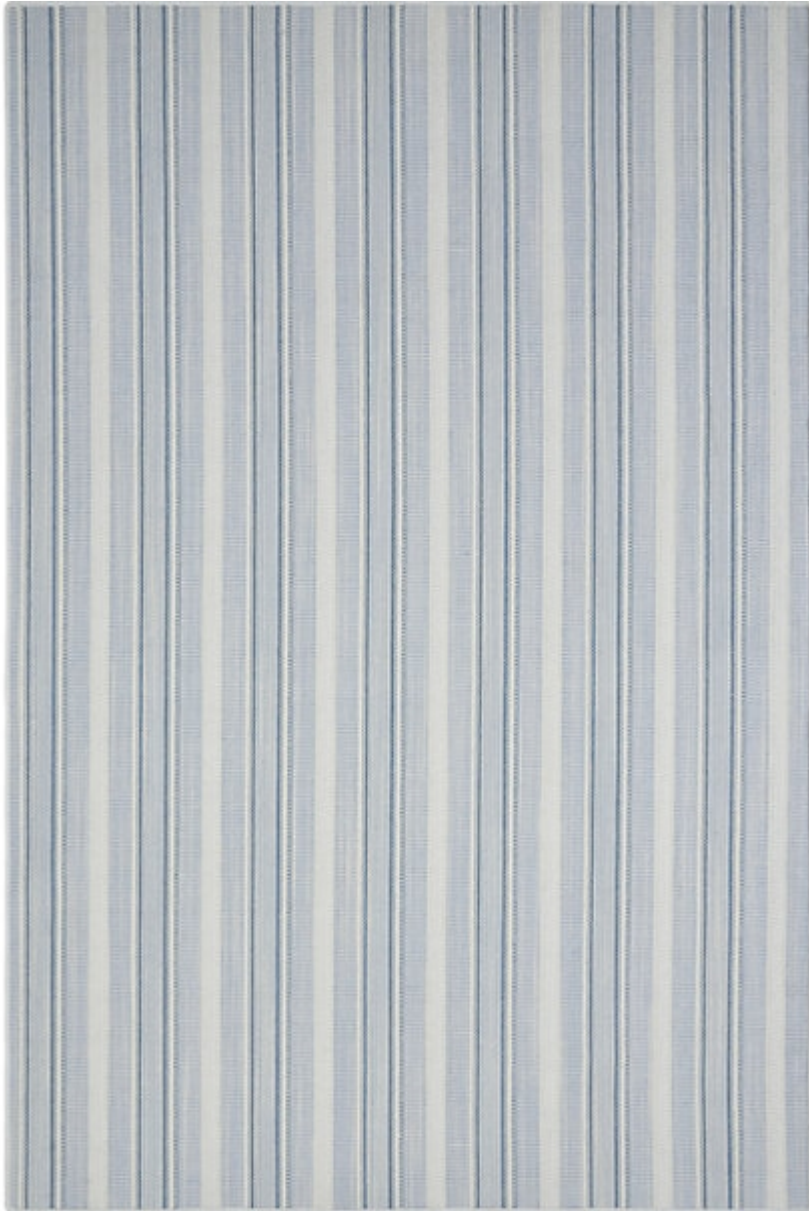

STARK

CARPET & RUGS

PRIMA - SEAGLASS

SKU: GYTSEGSWIDE2088
FULL WIDTH: 16 FT 4 IN
CONSTRUCTION: FLATWEAVE HAND-MADE
COMPOSITION: 70% WOOL / 30% NYLON
PILE HEIGHT: 0.157 IN
REPEAT: W: 9.84"
TEXTURE: LOOP PILE
ORIGIN: INDIA

AVAILABLE IN 5 COLORWAYS

Any size available made-to-order.
Additional options available on request.

STARKCARPET.COM