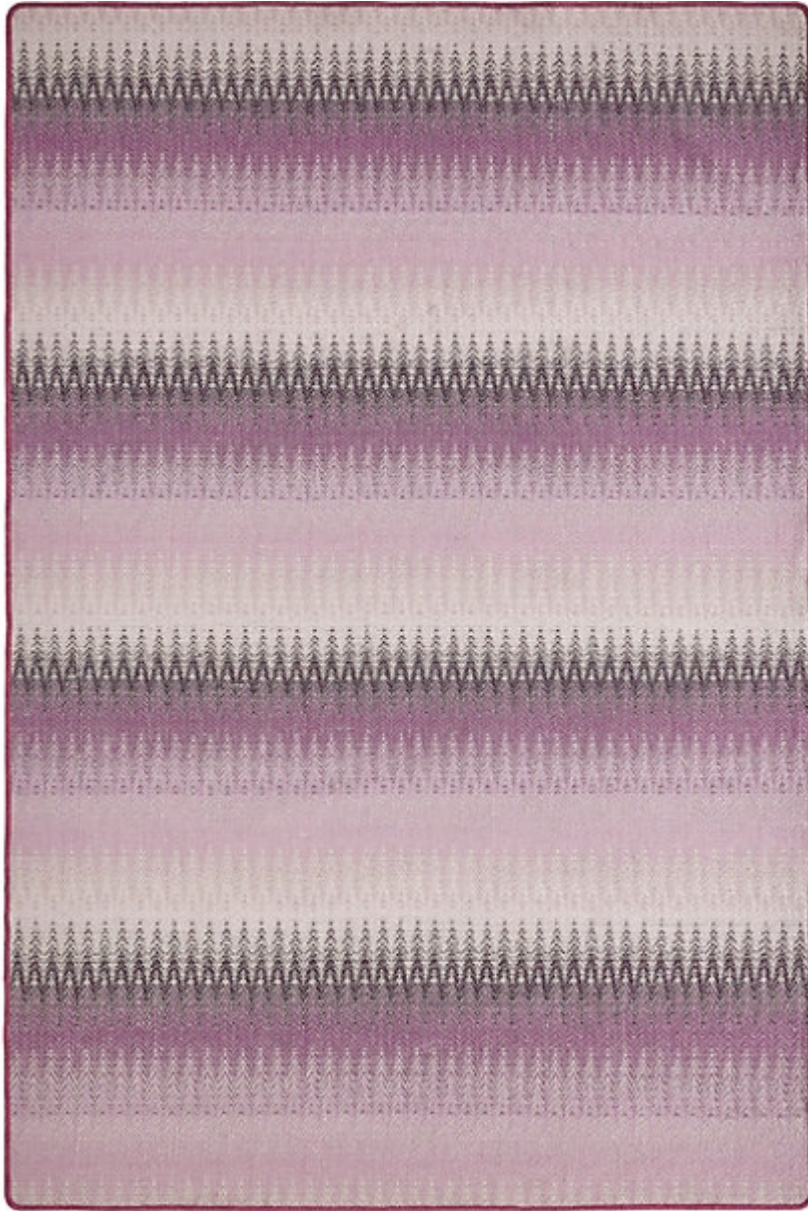

STARK

CARPET & RUGS

AVAILABLE IN 8 COLORWAYS

MISSONI ALESSANDRO - PUNCH

SKU: GYTPUNCWIDE2345
FULL WIDTH: 15 FT 0 IN
CONSTRUCTION: FLATWEAVE HAND-MADE
COMPOSITION: 100% WOOL
PILE HEIGHT: 0.24 IN
REPEAT: W: 1.5" X L: 26"
TEXTURE: LOOP PILE
ORIGIN: INDIA