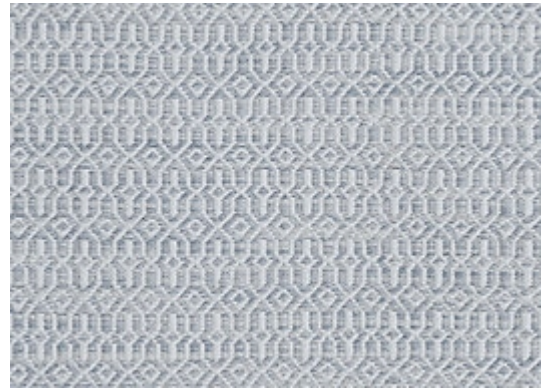

STARK

CARPET & RUGS

AVAILABLE IN 4 COLORWAYS

GRETTA - PERIWINKLE

SKU: GYTPrwKwide2313
FULL WIDTH: 15 FT 0 IN
CONSTRUCTION: FLATWEAVE HAND-MADE
COMPOSITION: 80% STARK PERFORMANCE ACRYLIC / 20% POLYPROPYLENE
PILE HEIGHT: 0.16 IN
REPEAT: W: 1.18" X L: 2.165"
TEXTURE: LOOP PILE
ORIGIN: INDIA