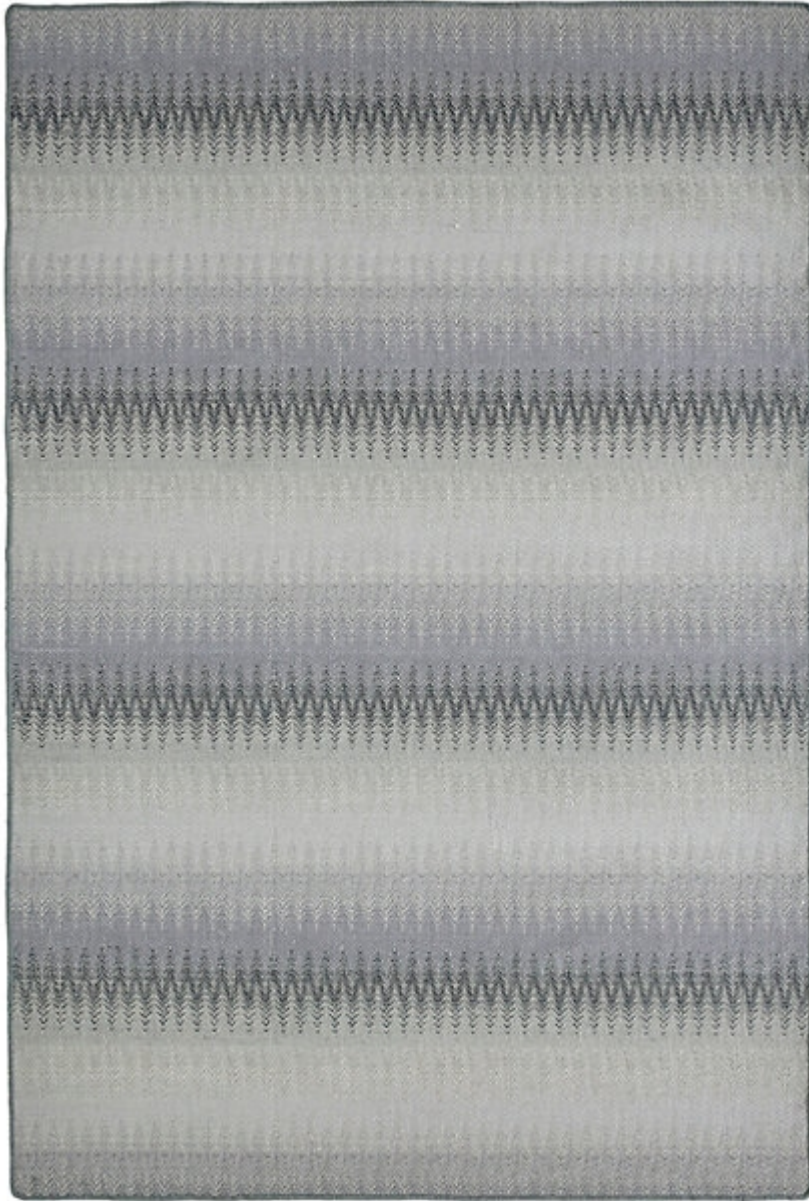

# STARK

## CARPET & RUGS

### MISSONI ALESSANDRO - GREYSCALE

SKU: GYTGRYSWIDE2345  
FULL WIDTH: 15 FT 0 IN  
CONSTRUCTION: FLATWEAVE HAND-MADE  
COMPOSITION: 100% WOOL  
PILE HEIGHT: 0.24 IN  
REPEAT: W: 1.5" X L: 26"  
TEXTURE: LOOP PILE  
ORIGIN: INDIA

AVAILABLE IN 8 COLORWAYS

Any size available made-to-order.  
Additional options available on request.

STARKCARPET.COM