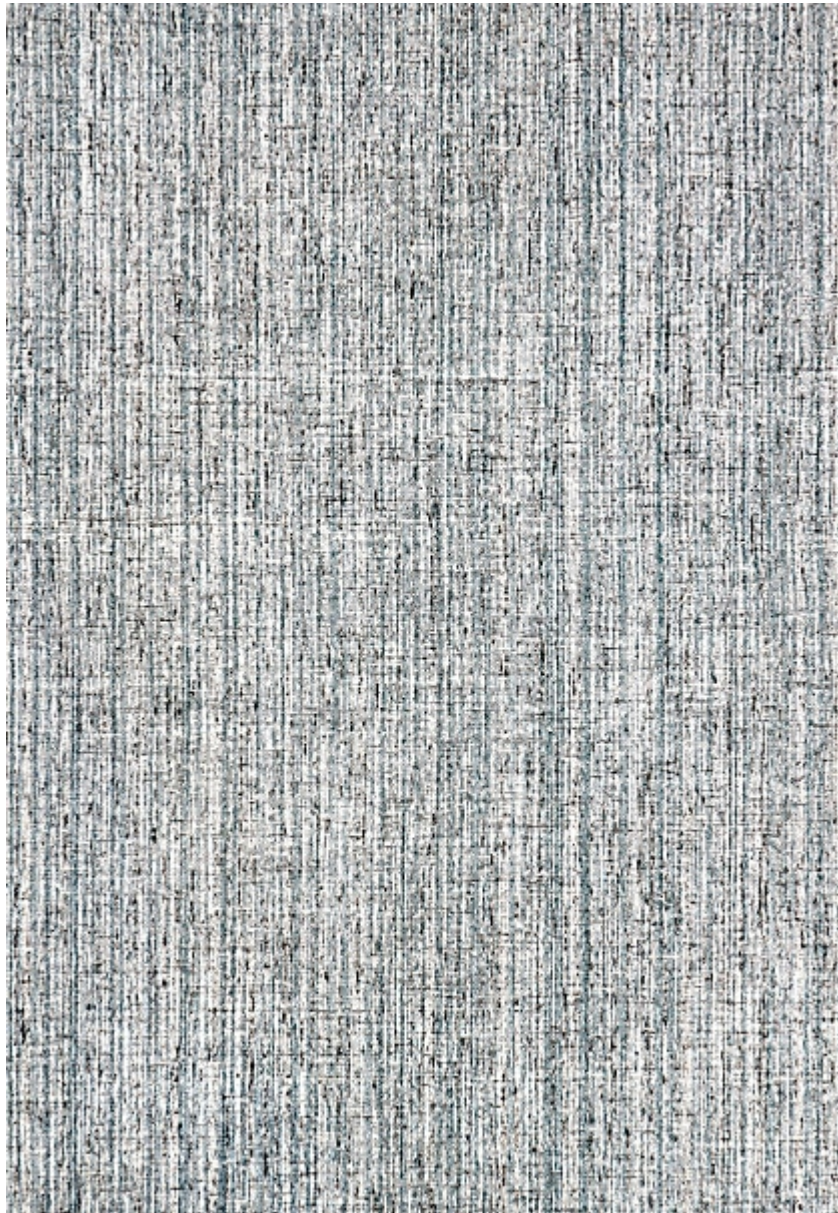

STARK

CARPET & RUGS

AVAILABLE IN 4 COLORWAYS

CRETE - SEA

SKU: FLRSEA WIDE1887
FULL WIDTH: 16 FT 4 IN
CONSTRUCTION: FLATWEAVE HAND-MADE
COMPOSITION: 50% WOOL / 50% POLYESTER
PILE HEIGHT: 0.16 IN
REPEAT: NONE
TEXTURE: LOOP PILE
ORIGIN: INDIA

Any size available made-to-order.
Additional options available on request.

STARKCARPET.COM