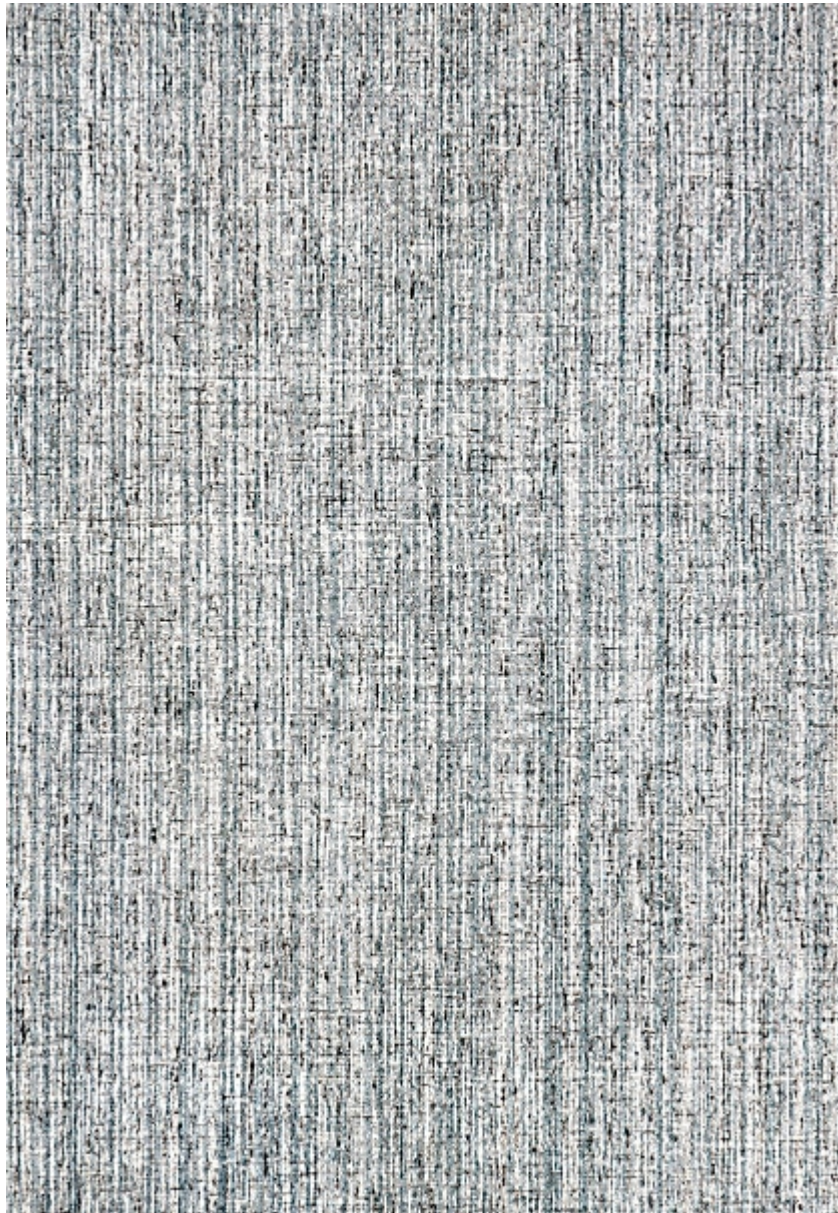

# STARK

## CARPET & RUGS

---

AVAILABLE IN 4 COLORWAYS

---

### CRETE - SEA

SKU: FLRSEA WIDE1887  
FULL WIDTH: 16 FT 4 IN  
CONSTRUCTION: FLATWEAVE HAND-MADE  
COMPOSITION: 50% WOOL / 50% POLYESTER  
PILE HEIGHT: 0.16 IN  
REPEAT: NONE  
TEXTURE: LOOP PILE  
ORIGIN: INDIA