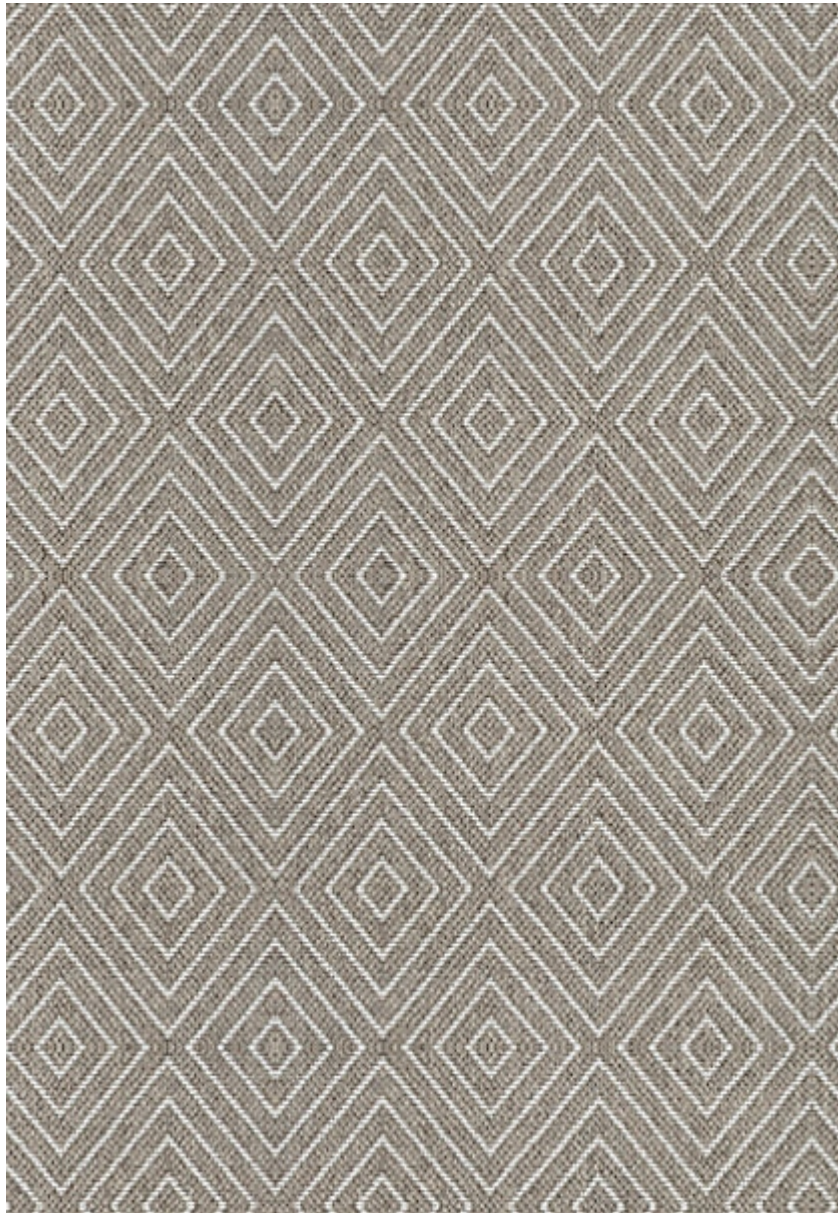

# STARK

## CARPET & RUGS

AVAILABLE IN 5 COLORWAYS

### VALERIE - PARIS PEWTER

SKU: FIBPAPWIDE1730  
FULL WIDTH: 13 FT 2 IN  
CONSTRUCTION: WILTON  
COMPOSITION: 75% WOOL / 25% NYLON  
REPEAT: W: 6.69" X L: 9.449"  
TEXTURE: LOOP PILE  
ORIGIN: INDIA

Any size available made-to-order.  
Additional options available on request.