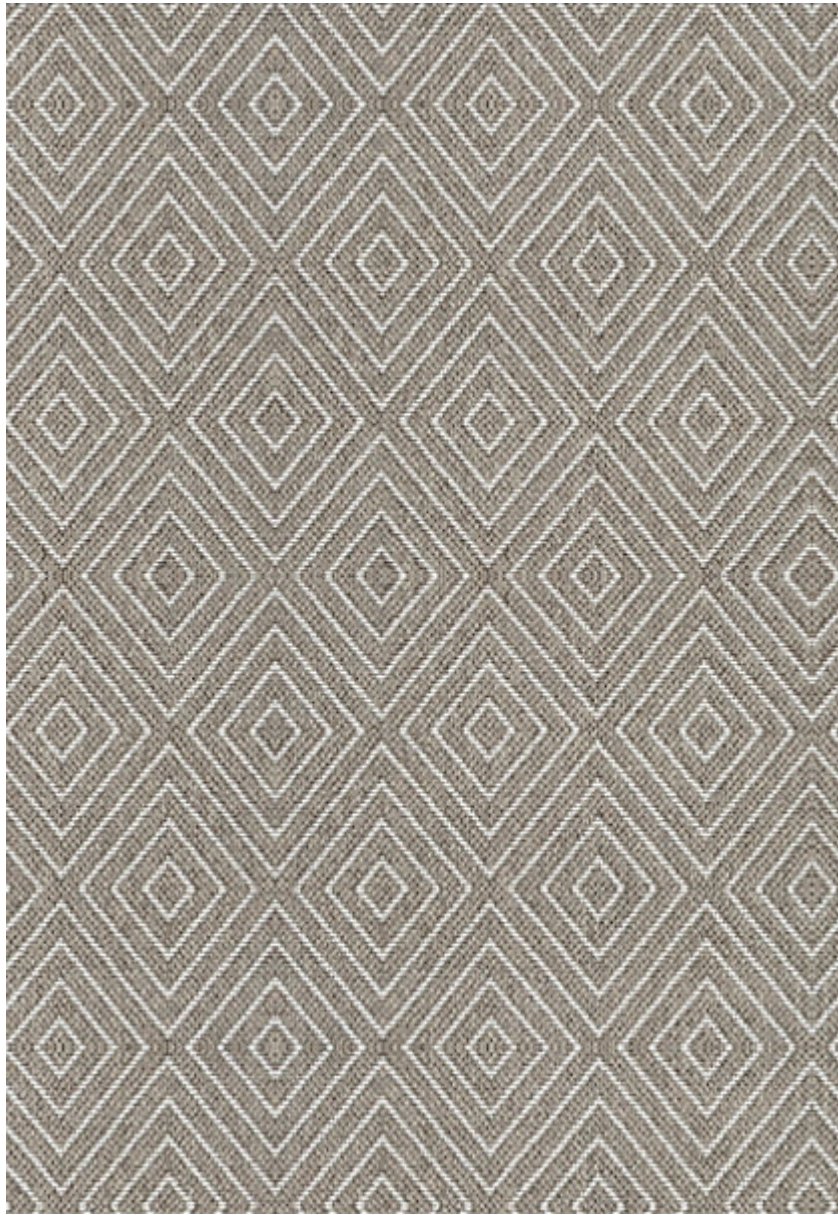

STARK

CARPET & RUGS

AVAILABLE IN 5 COLORWAYS

VALERIE - PARIS PEWTER

SKU: FIBPAPWIDE1730
FULL WIDTH: 13 FT 2 IN
CONSTRUCTION: WILTON
COMPOSITION: 75% WOOL / 25% NYLON
REPEAT: W: 6.69" X L: 9.449"
TEXTURE: LOOP PILE
ORIGIN: INDIA