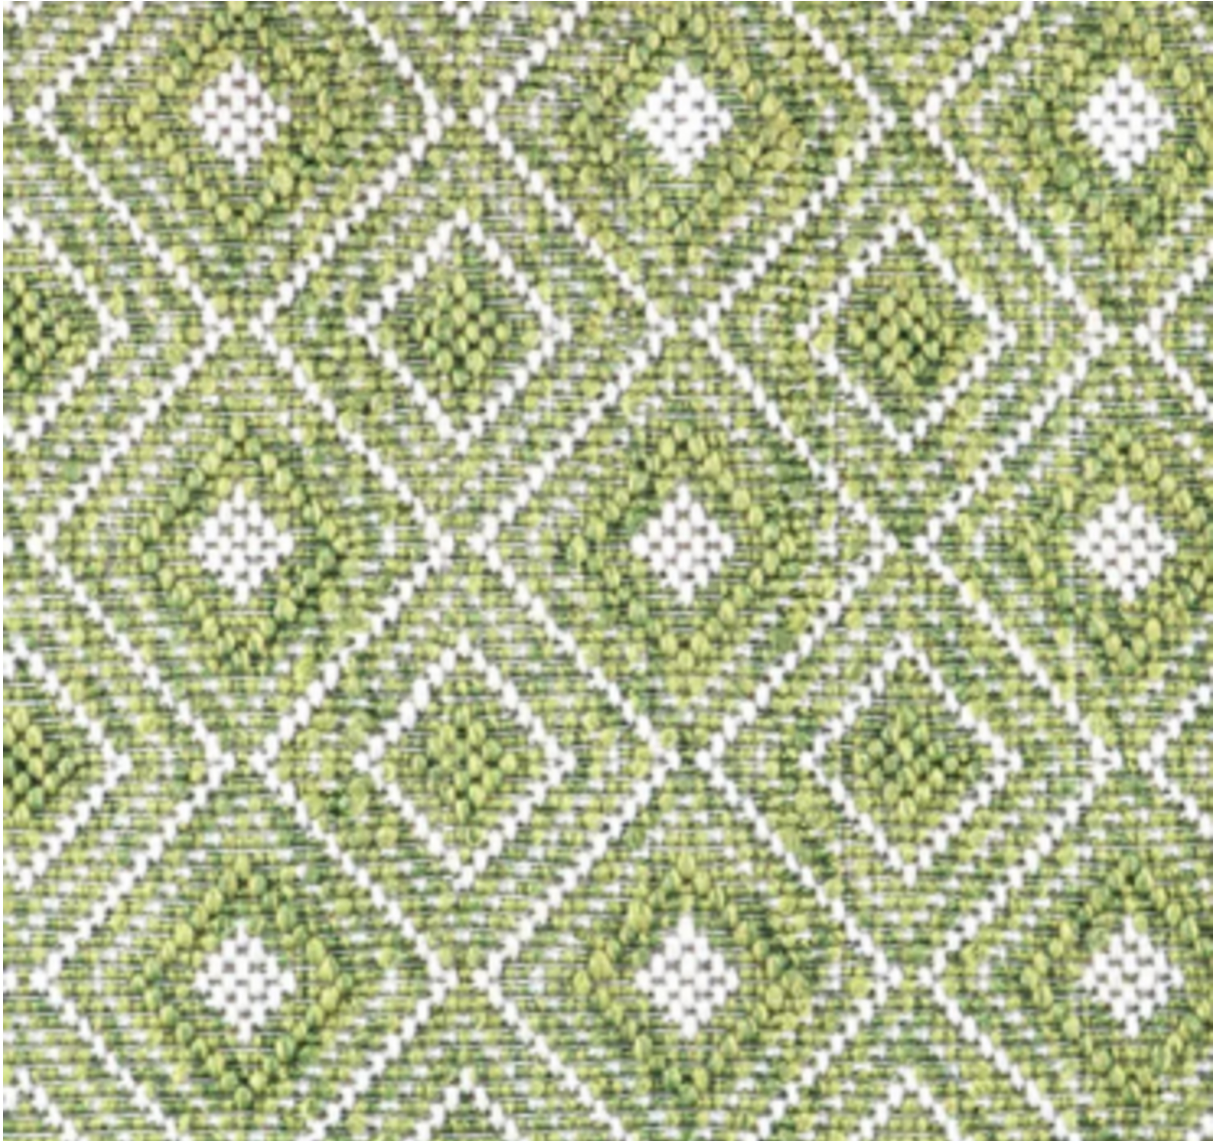

STARK

CARPET & RUGS

AVAILABLE IN 6 COLORWAYS

PAM | SAP GREEN

SKU: T01018886
FULL WIDTH: 15 FT 0 IN
TEXTURE: LOOP PILE

Any size available made-to-order.
Additional options available on request.

STARKCARPET.COM