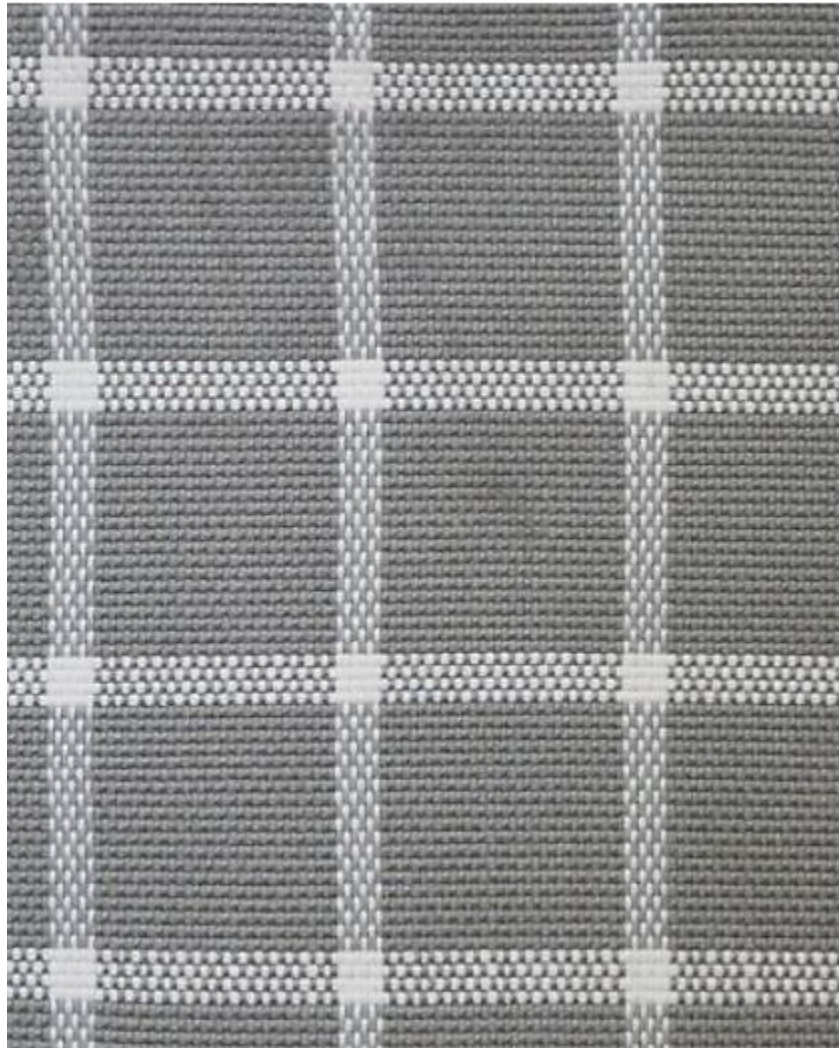

# STARK

## CARPET & RUGS

---

AVAILABLE IN 3 COLORWAYS

---

### HAFIZ - BOWERY GREY

SKU: FIBBOWGWIDE2271  
FULL WIDTH: 16 FT 4 IN  
CONSTRUCTION: FLATWEAVE MACHINE-MADE  
COMPOSITION: 100% POLYPROPYLENE  
REPEAT: W: 3.74" X L: 3.74"  
TEXTURE: LOOP PILE  
ORIGIN: INDIA