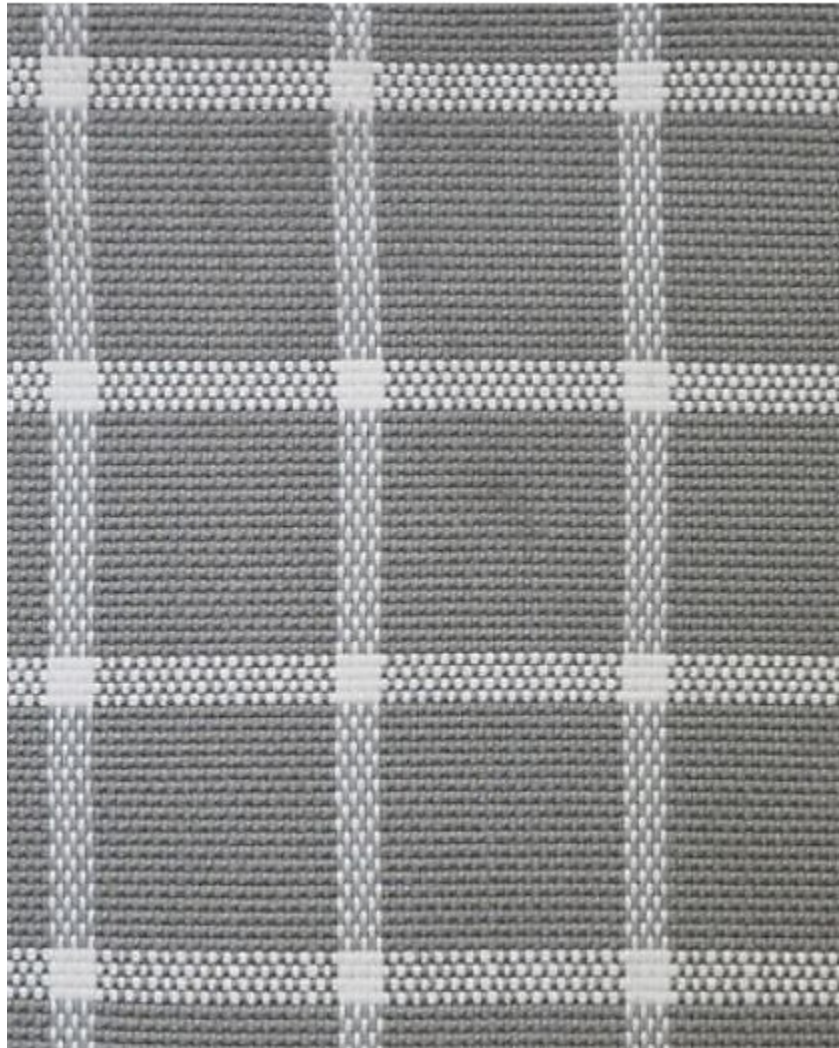

STARK

CARPET & RUGS

AVAILABLE IN 3 COLORWAYS

HAFIZ - BOWERY GREY

SKU: FIBBOWGWIDE2271
FULL WIDTH: 16 FT 4 IN
CONSTRUCTION: FLATWEAVE MACHINE-MADE
COMPOSITION: 100% POLYPROPYLENE
REPEAT: W: 3.74" X L: 3.74"
TEXTURE: LOOP PILE
ORIGIN: INDIA