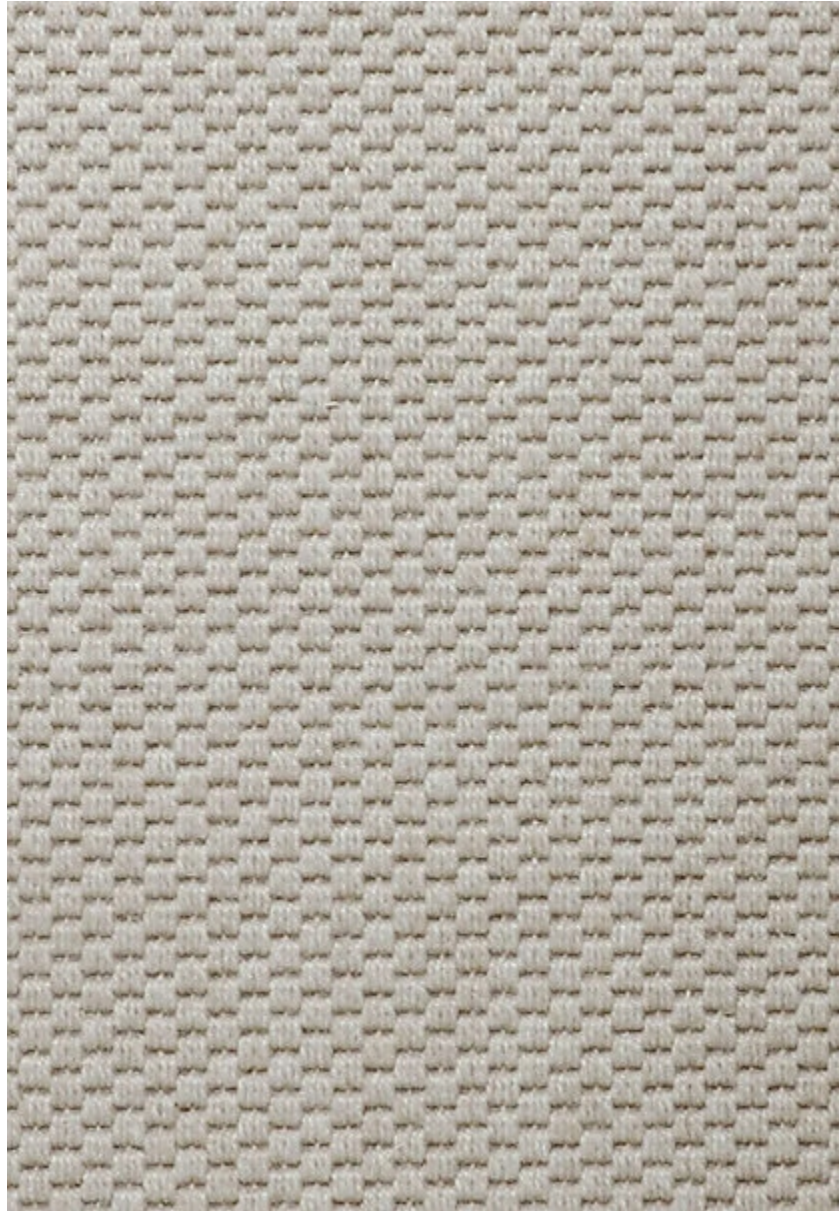

# STARK

## CARPET & RUGS

---

AVAILABLE IN 16 COLORWAYS

---

### DYER - COTTAGE STONE

SKU: FIB8764CUT13445  
FULL WIDTH: 13 FT 2 IN  
CONSTRUCTION: WOVEN  
COMPOSITION: 10% WOOL / 90% POLYPROPYLENE  
REPEAT: W: 0.79" X L: 0.433"  
TEXTURE: LOOP PILE  
ORIGIN: BELGIUM