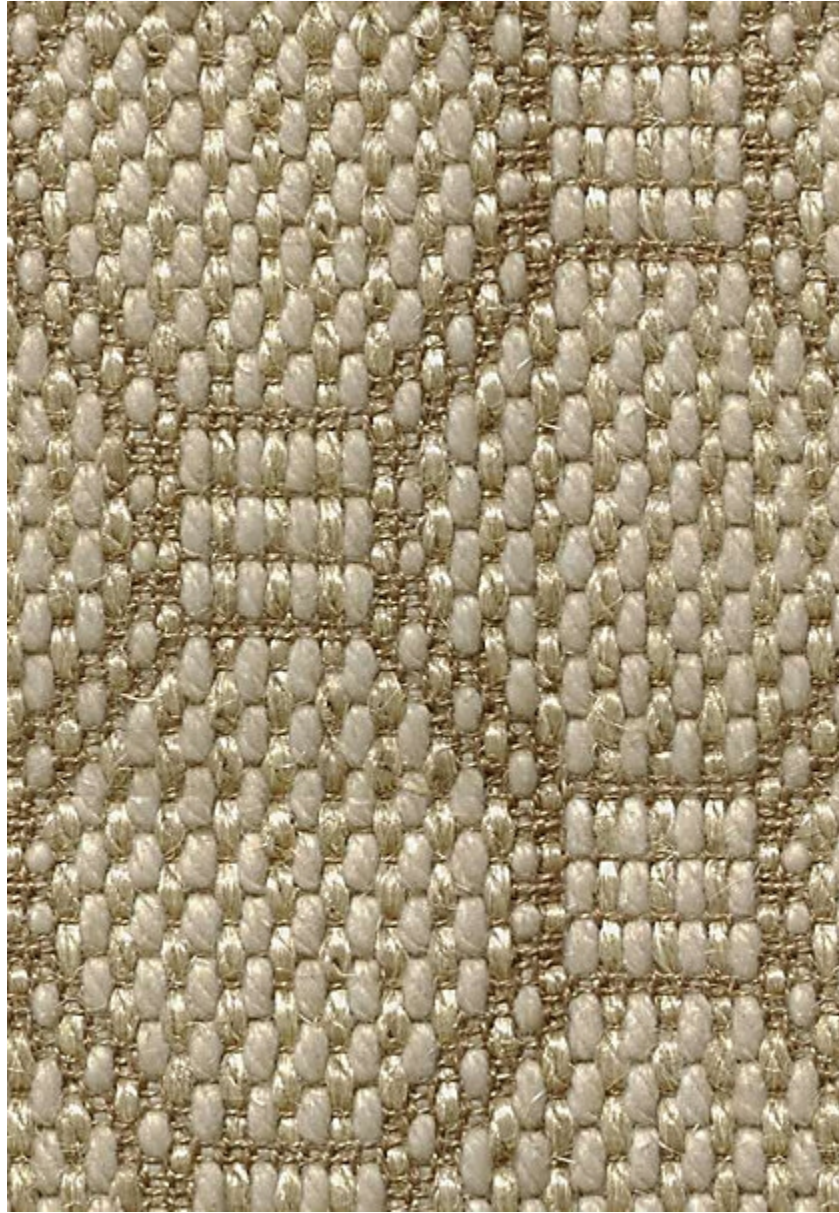

STARK

CARPET & RUGS

AVAILABLE IN 6 COLORWAYS

STOCKMAN - PALLADIUM

SKU: FIB7895CUT02655
FULL WIDTH: 13 FT 2 IN
CONSTRUCTION: WOVEN
COMPOSITION: 60% SISAL / 40% WOOL
REPEAT: W: 11.02" X L: 10.433"
TEXTURE: LOOP PILE
ORIGIN: BELGIUM