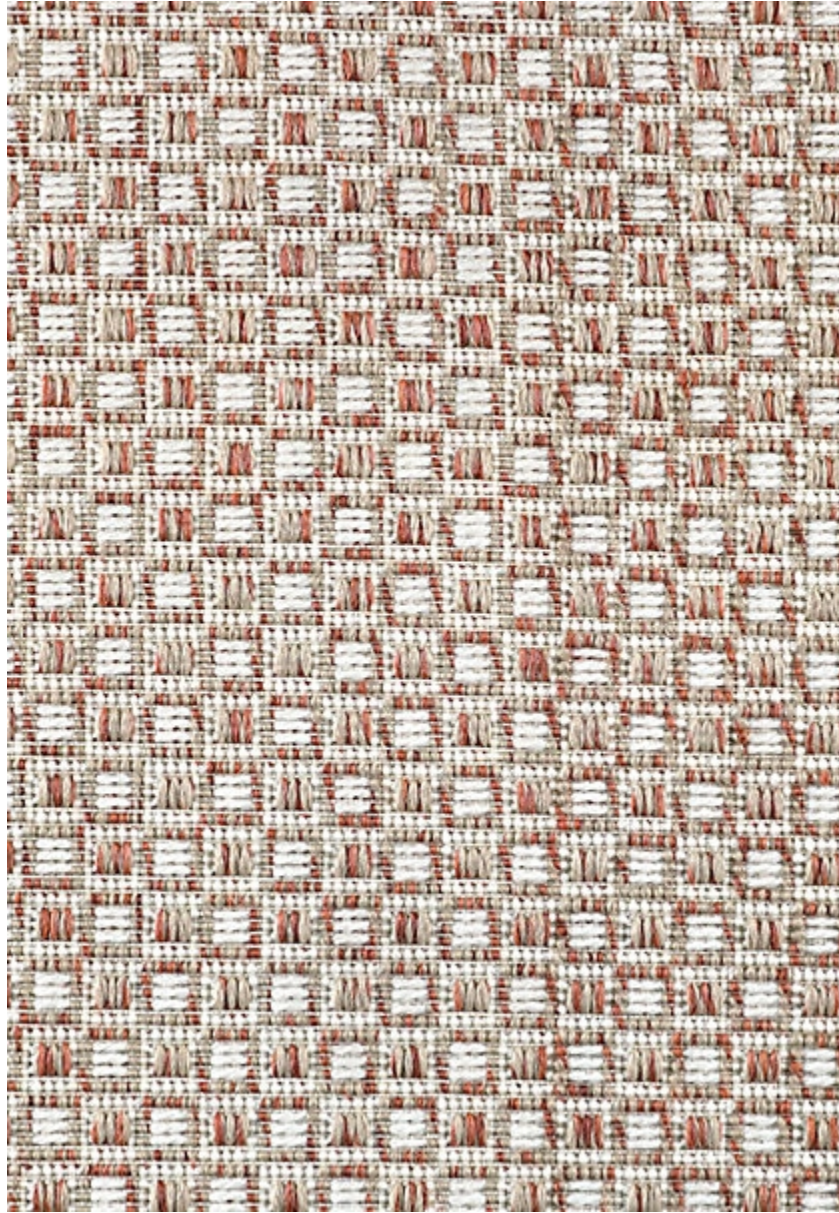

STARK

CARPET & RUGS

AVAILABLE IN 6 COLORWAYS

MONCALIERI - TERRA COTTA

SKU: FIB6703CUT18623
FULL WIDTH: 15 FT 0 IN
CONSTRUCTION: FLATWEAVE MACHINE-MADE
COMPOSITION: 100% POLYPROPYLENE
REPEAT: W: 1.42" X L: 1.515"
TEXTURE: LOOP PILE
ORIGIN: INDIA