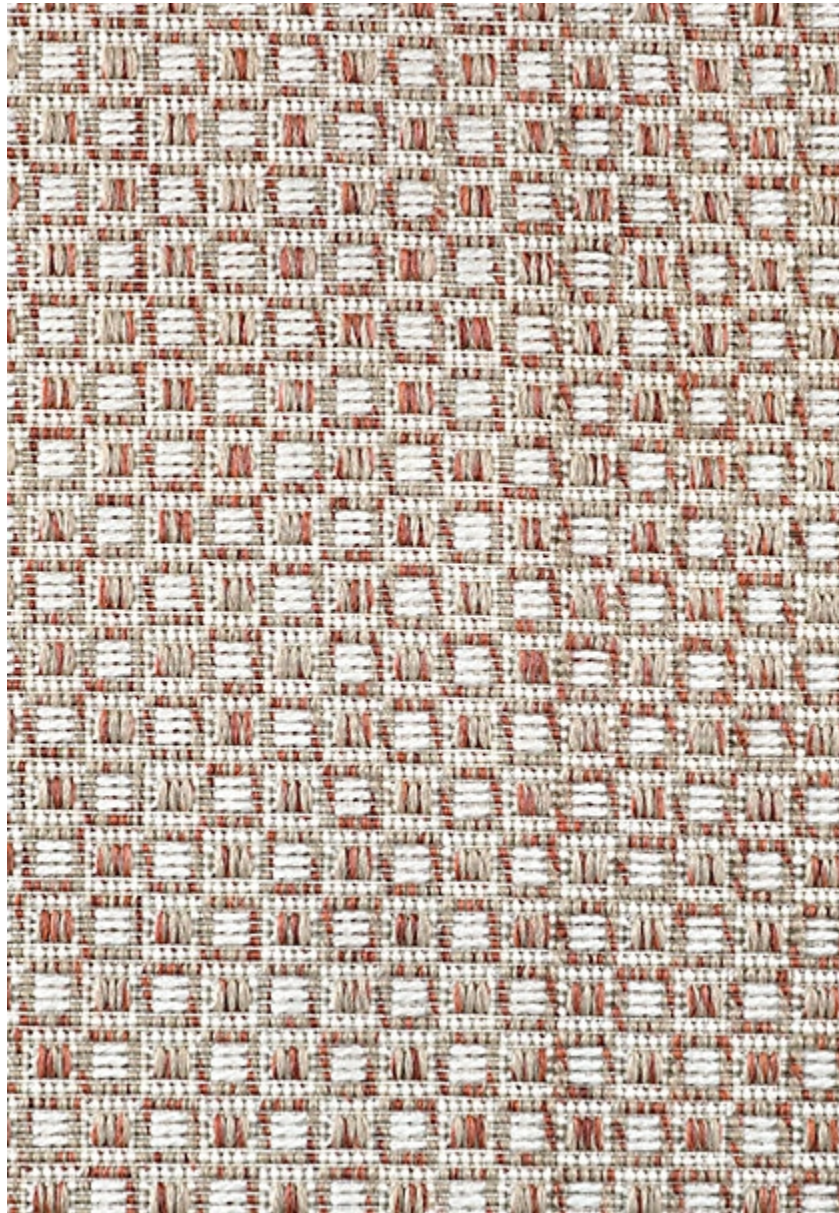

STARK

CARPET & RUGS

AVAILABLE IN 6 COLORWAYS

MONCALIERI - TERRA COTTA

SKU: FIB6703CUT18623
FULL WIDTH: 15 FT 0 IN
CONSTRUCTION: FLATWEAVE MACHINE-MADE
COMPOSITION: 100% POLYPROPYLENE
REPEAT: W: 1.42" X L: 1.515"
TEXTURE: LOOP PILE
ORIGIN: INDIA