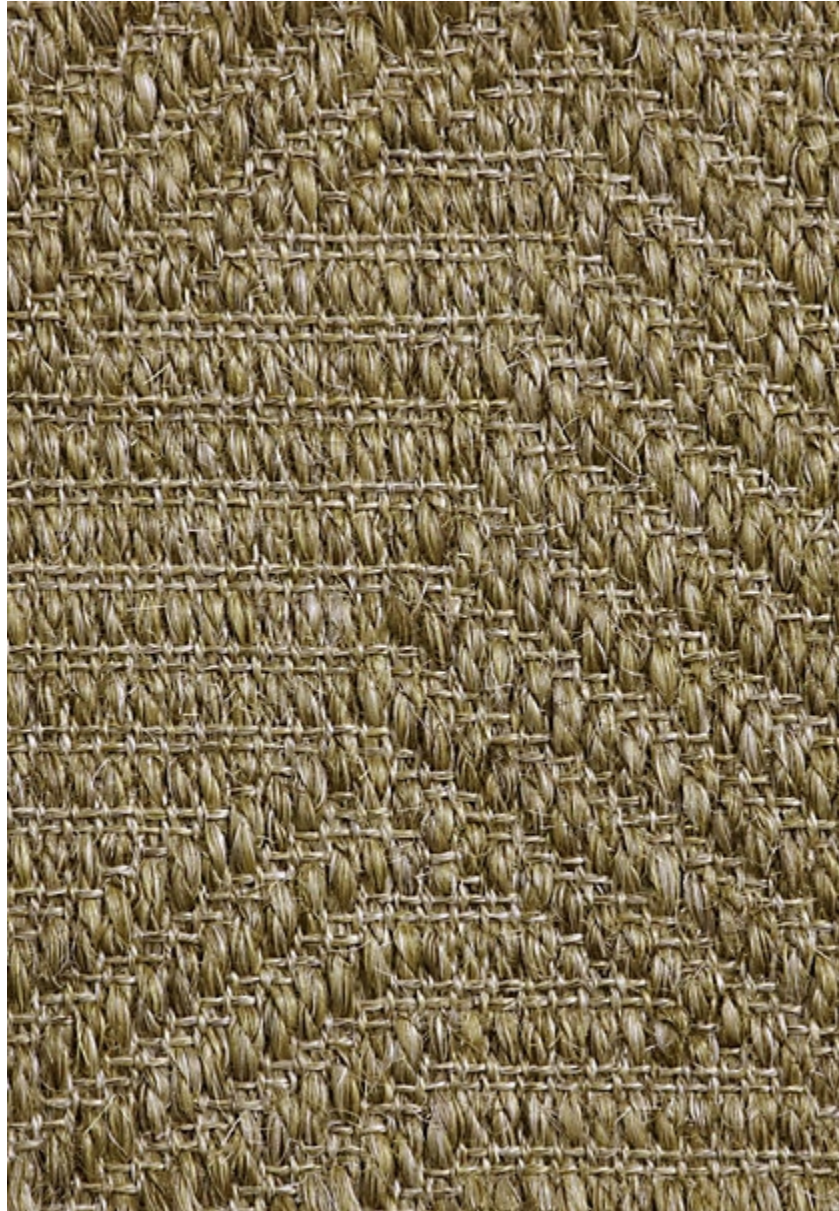

STARK

CARPET & RUGS

AVAILABLE IN 4 COLORWAYS

TANGIA - SANDSTONE

SKU: FIB6040CUT17116
FULL WIDTH: 16 FT 3 IN
CONSTRUCTION: WOVEN
COMPOSITION: 100% SISAL
REPEAT: W: 19.69" X L: 18.11"
TEXTURE: NATURAL FIBER
ORIGIN: INDIA

Any size available made-to-order.
Additional options available on request.

STARKCARPET.COM