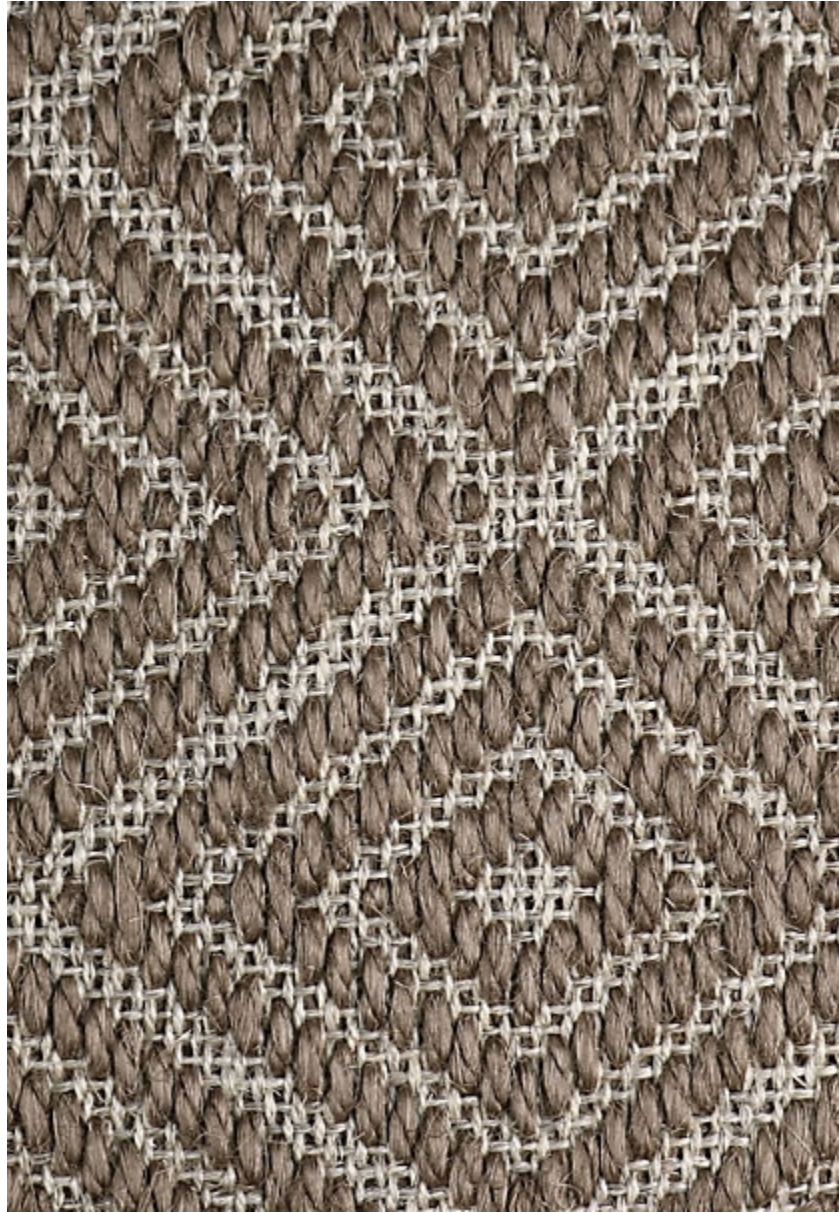

STARK

CARPET & RUGS

AVAILABLE IN 9 COLORWAYS

KOPA - PORTOBELLO

SKU: FIB5690CUT13833
FULL WIDTH: 13 FT 0 IN
CONSTRUCTION: 14.33
COMPOSITION: 100% SISAL
REPEAT: W: 12.16" X L: 8.62"
ORIGIN: INDIA

Any size available made-to-order.
Additional options available on request.