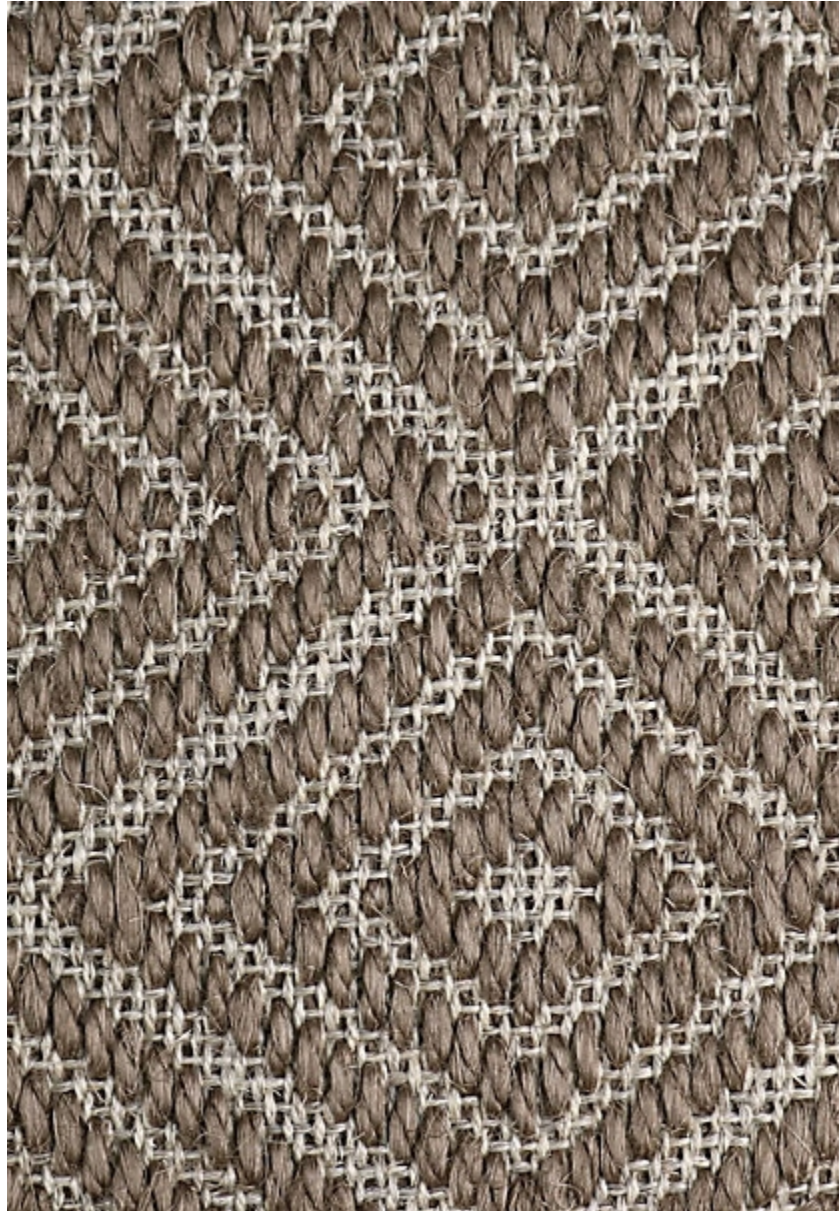

STARK

CARPET & RUGS

AVAILABLE IN 9 COLORWAYS

KOPA - PORTOBELLO

SKU: FIB5690CUT13833
FULL WIDTH: 13 FT 0 IN
CONSTRUCTION: 14.33
COMPOSITION: 100% SISAL
REPEAT: W: 12.16" X L: 8.62"
ORIGIN: INDIA

Any size available made-to-order.
Additional options available on request.