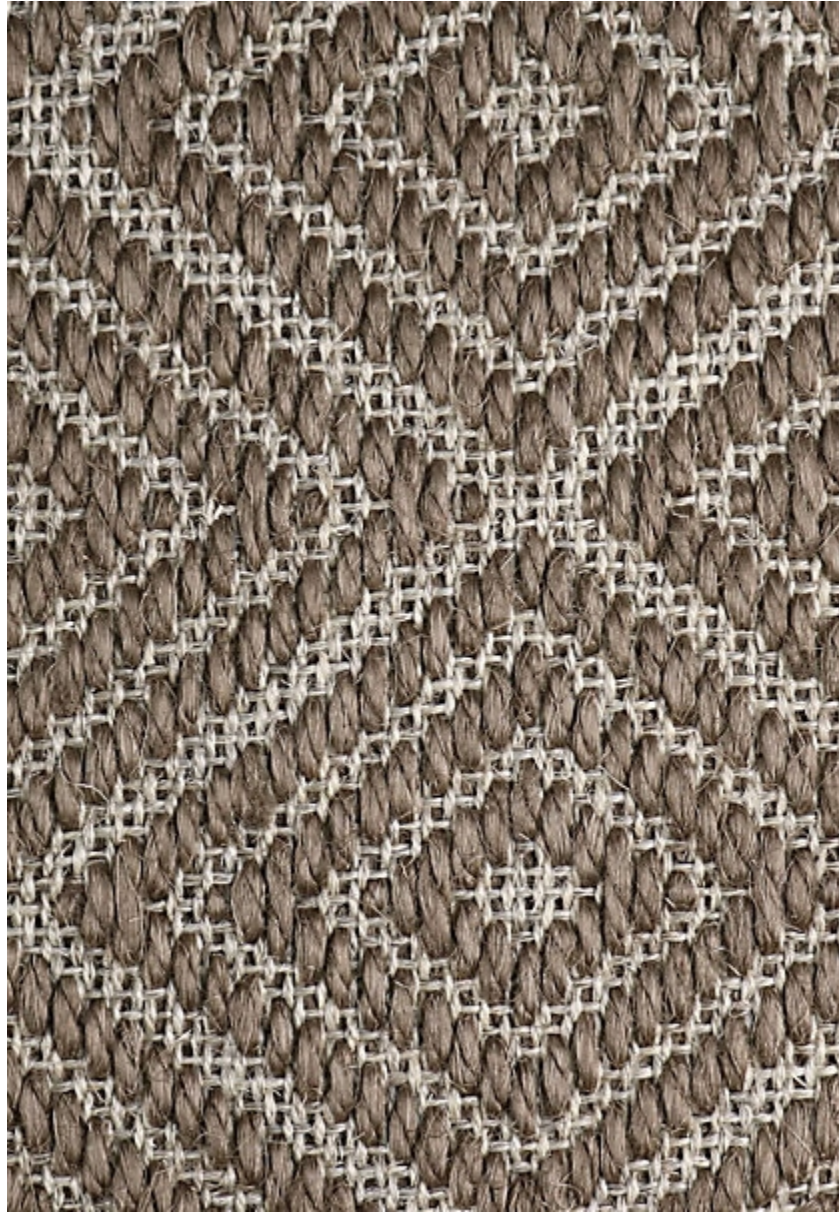

STARK

CARPET & RUGS

AVAILABLE IN 9 COLORWAYS

KOPA - PORTOBELLO

SKU: FIB5690CUT13833
FULL WIDTH: 13 FT 0 IN
COMPOSITION: 100% SISAL
REPEAT: W: 14.33" X L: 8.622"
ORIGIN: INDIA

Any size available made-to-order.
Additional options available on request.