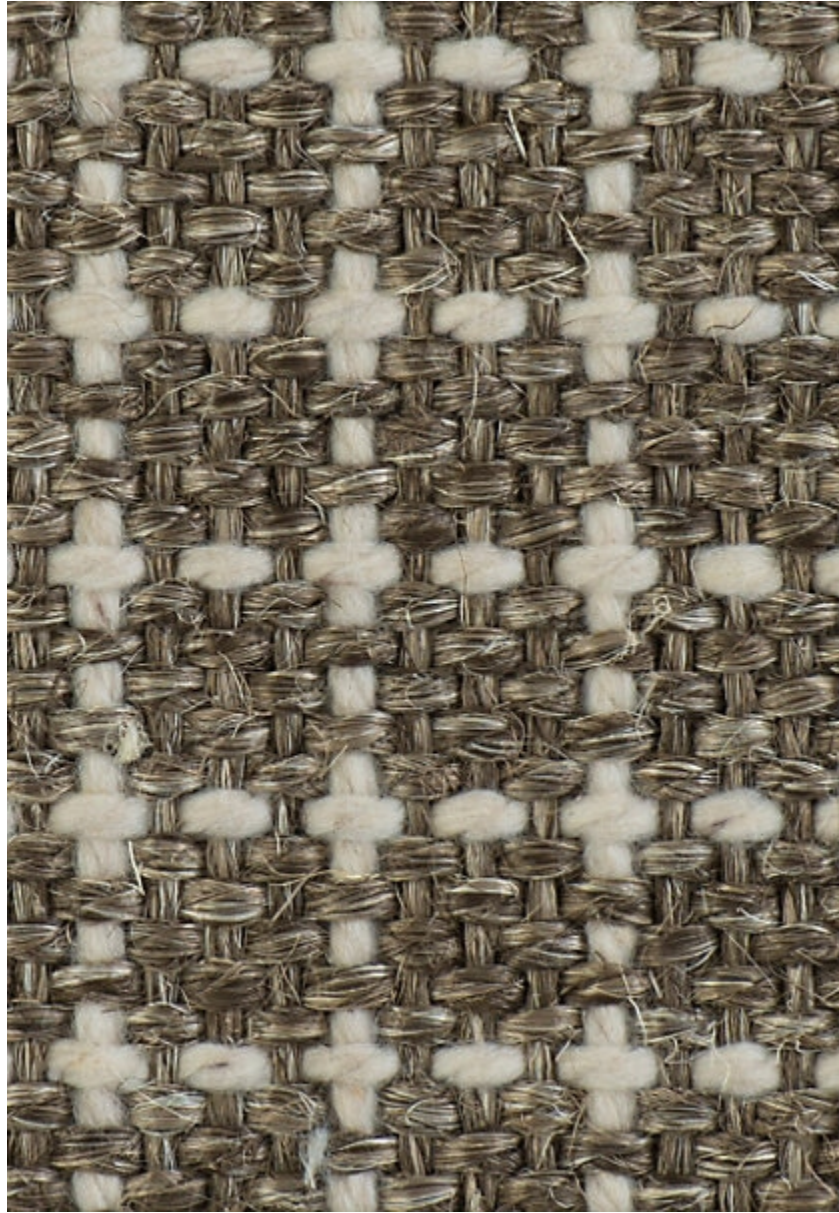

STARK

CARPET & RUGS

AVAILABLE IN 5 COLORWAYS

TAHIRA - MOUNTAIN TOP

SKU: FIB5167CUT14809
FULL WIDTH: 13 FT 2 IN
CONSTRUCTION: WOVEN
COMPOSITION: 80% SISAL / 20% WOOL
REPEAT: W: 2" X L: 2"
TEXTURE: LOOP PILE
ORIGIN: BELGIUM

Any size available made-to-order.
Additional options available on request.

STARKCARPET.COM