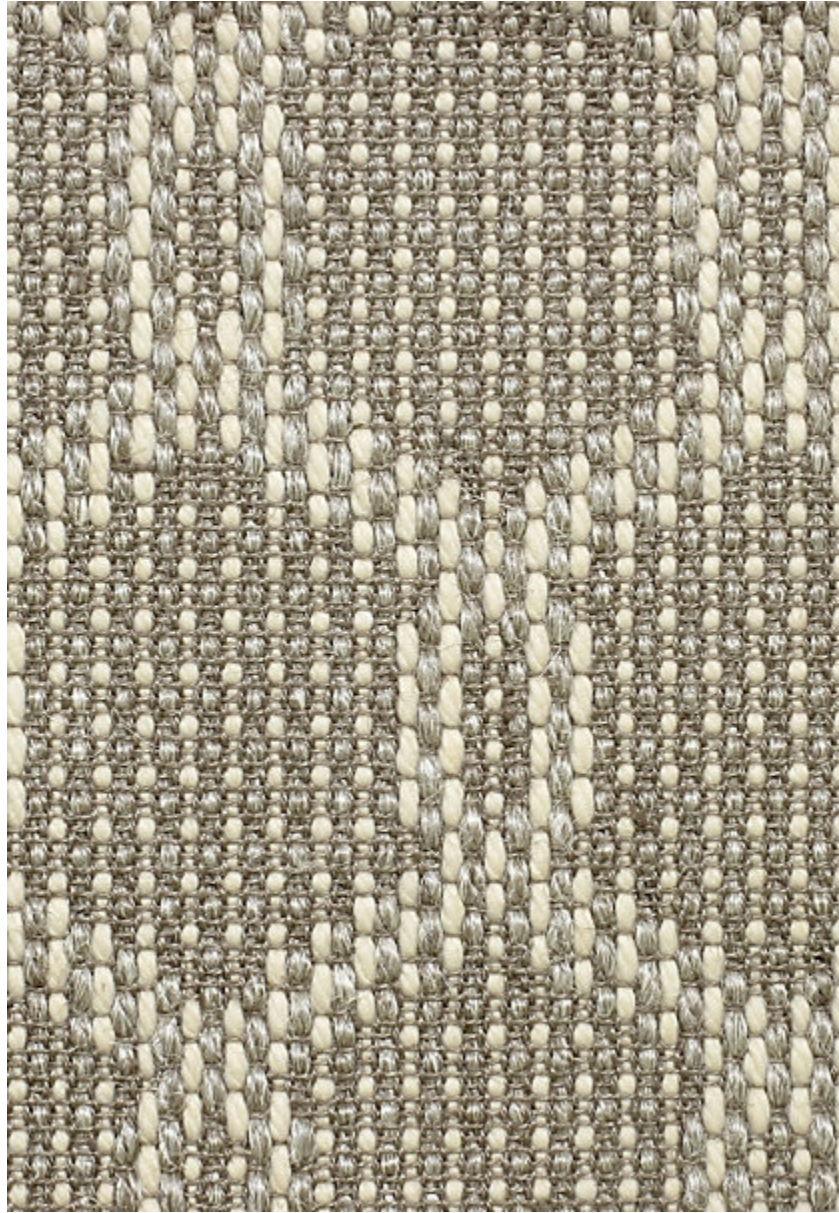

STARK

CARPET & RUGS

AVAILABLE IN 6 COLORWAYS

CAILUM - WHITE TRUFFLE

SKU: FIB468 CUT02340
FULL WIDTH: 13 FT 2 IN
CONSTRUCTION: WOVEN
COMPOSITION: 60% SISAL / 40% WOOL
REPEAT: W: 10.04" X L: 17.323"
TEXTURE: LOOP PILE
ORIGIN: BELGIUM