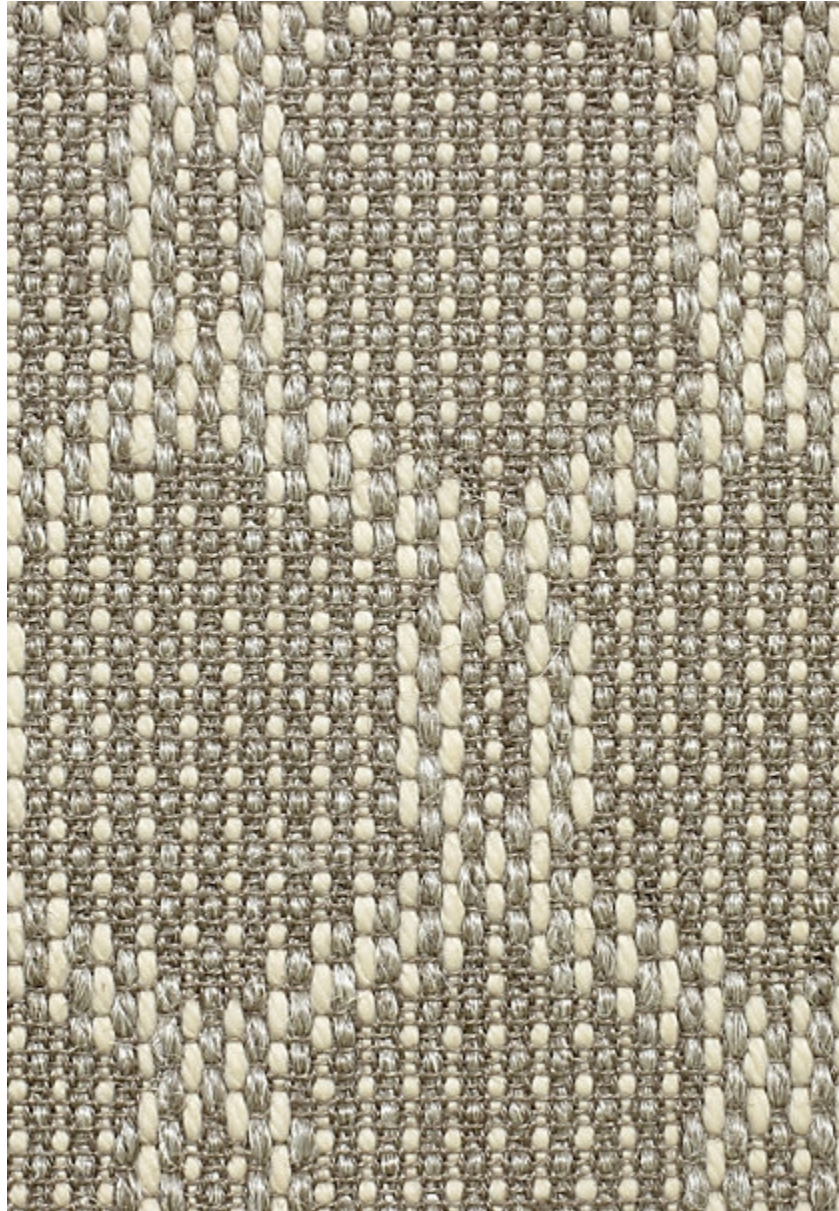

# STARK

## CARPET & RUGS

AVAILABLE IN 6 COLORWAYS

### CAILUM - WHITE TRUFFLE

SKU: FIB468 CUT02340  
FULL WIDTH: 13 FT 2 IN  
CONSTRUCTION: WOVEN  
COMPOSITION: 60% SISAL / 40% WOOL  
REPEAT: W: 10.04" X L: 17.323"  
TEXTURE: LOOP PILE  
ORIGIN: BELGIUM