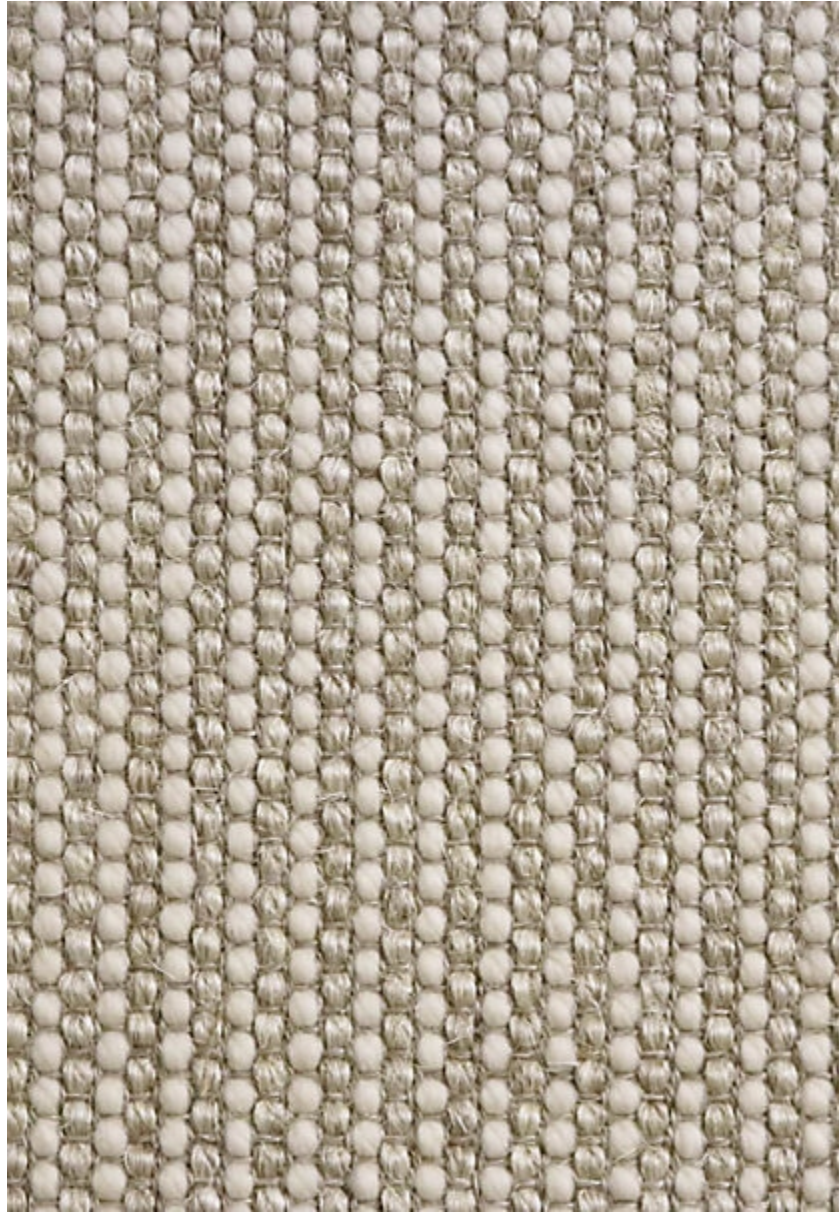

# STARK

## CARPET & RUGS

AVAILABLE IN 6 COLORWAYS

### **PHELIX - CRYSTALLINE**

SKU: FIB3624CUT02595  
FULL WIDTH: 13 FT 2 IN  
CONSTRUCTION: WOVEN  
COMPOSITION: 60% SISAL / 40% WOOL  
REPEAT: W: 0.79" X L: 0.591"  
TEXTURE: LOOP PILE  
ORIGIN: BELGIUM