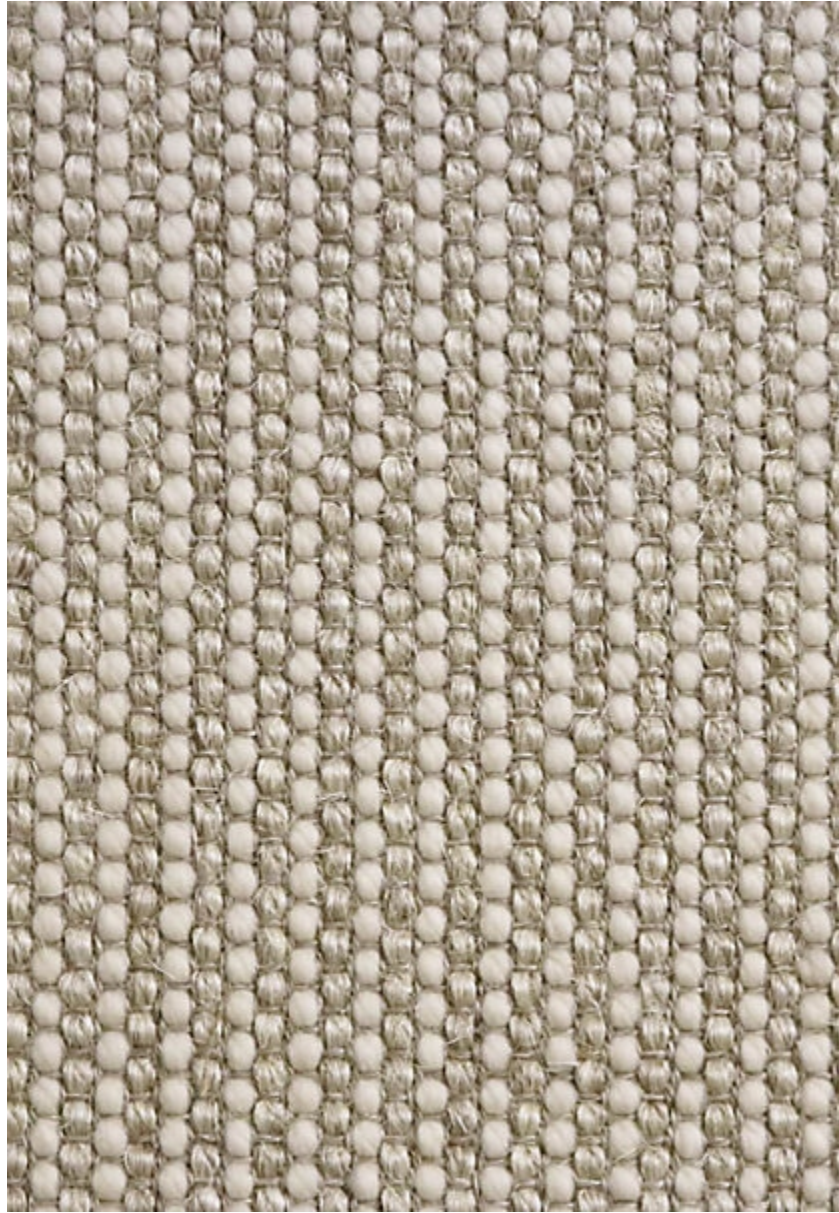

STARK

CARPET & RUGS

AVAILABLE IN 6 COLORWAYS

PHELIX - CRYSTALLINE

SKU: FIB3624CUT02595
FULL WIDTH: 13 FT 2 IN
CONSTRUCTION: WOVEN
COMPOSITION: 60% SISAL / 40% WOOL
REPEAT: W: 0.79" X L: 0.591"
TEXTURE: LOOP PILE
ORIGIN: BELGIUM