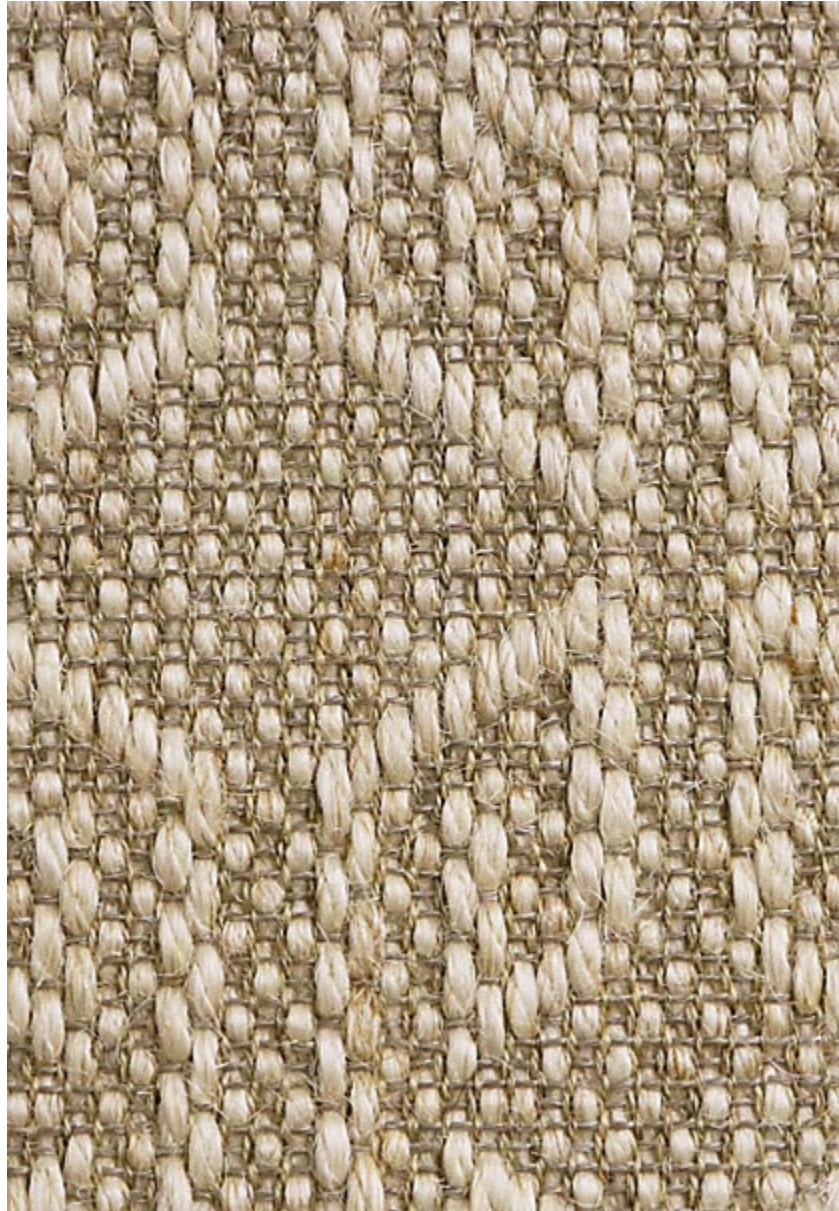

STARK

CARPET & RUGS

AVAILABLE IN 4 COLORWAYS

JELENA - CANVAS

SKU: FIB3180CUT16139
FULL WIDTH: 13 FT 2 IN
CONSTRUCTION: WOVEN
COMPOSITION: 100% SISAL
REPEAT: W: 10.04" X L: 13.386"
TEXTURE: LOOP PILE
ORIGIN: BELGIUM