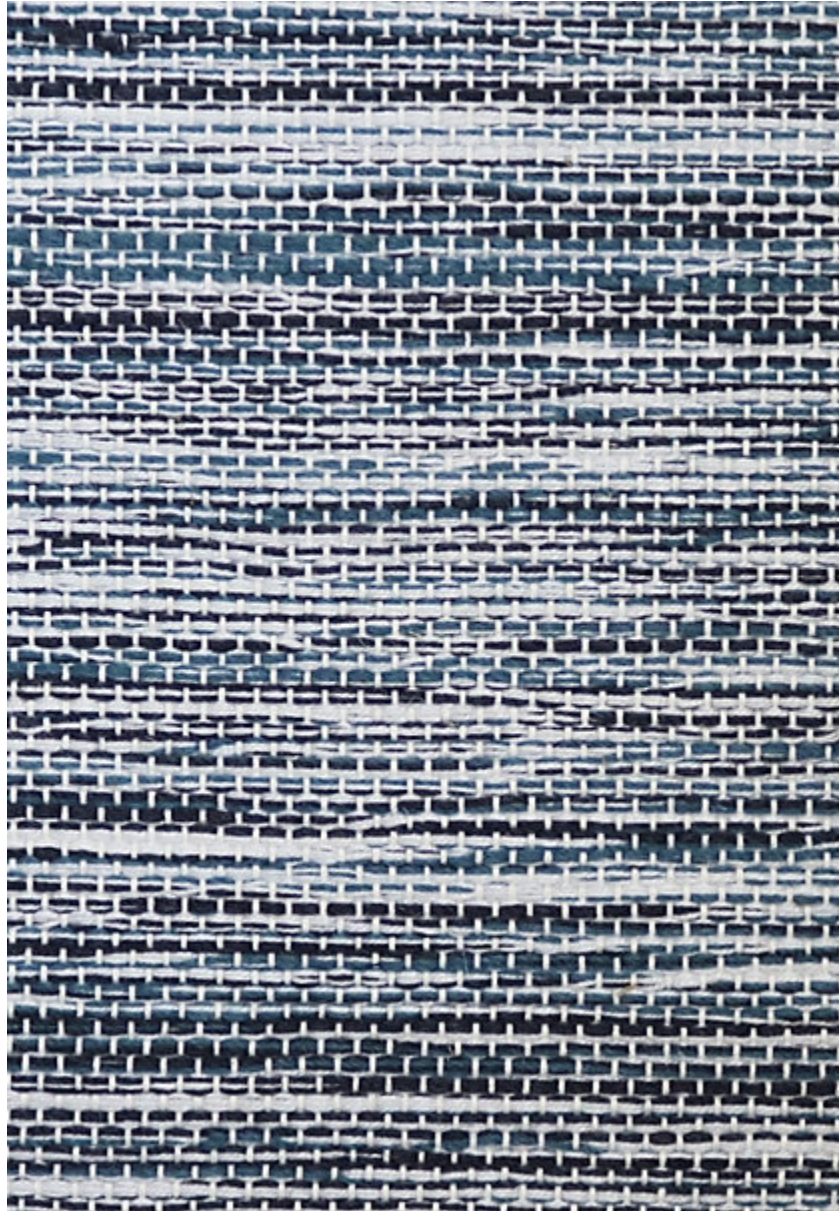

STARK

CARPET & RUGS

AVAILABLE IN 4 COLORWAYS

STURLA - BLUE SKY

SKU: FIB2887CUT17582
FULL WIDTH: 16 FT 4 IN
CONSTRUCTION: FLATWEAVE MACHINE-MADE
COMPOSITION: 63% WOOL / 37% NYLON
REPEAT: NONE
TEXTURE: LOOP PILE
ORIGIN: INDIA