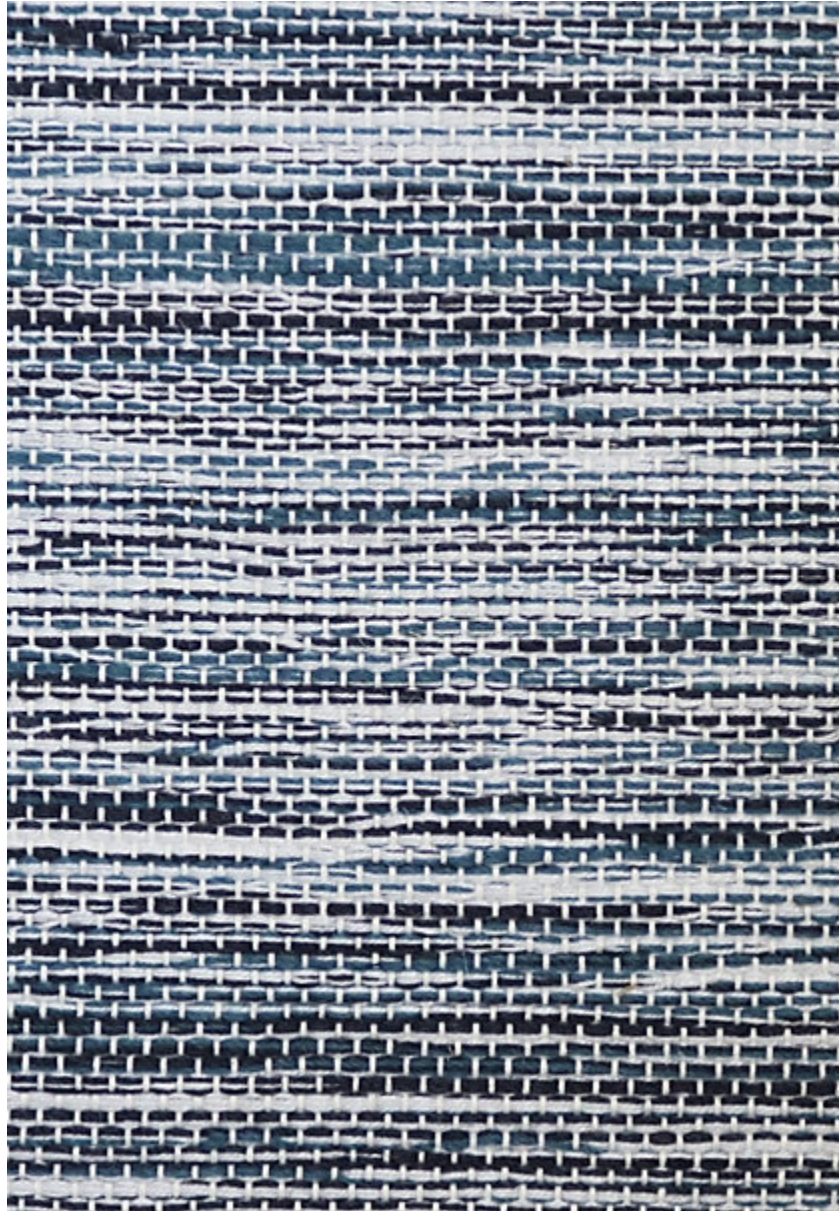

# STARK

## CARPET & RUGS

AVAILABLE IN 4 COLORWAYS

### STURLA - BLUE SKY

SKU: FIB2887CUT17582  
FULL WIDTH: 16 FT 4 IN  
CONSTRUCTION: FLATWEAVE MACHINE-MADE  
COMPOSITION: 63% WOOL / 37% NYLON  
TEXTURE: LOOP PILE  
ORIGIN: INDIA

Any size available made-to-order.  
Additional options available on request.