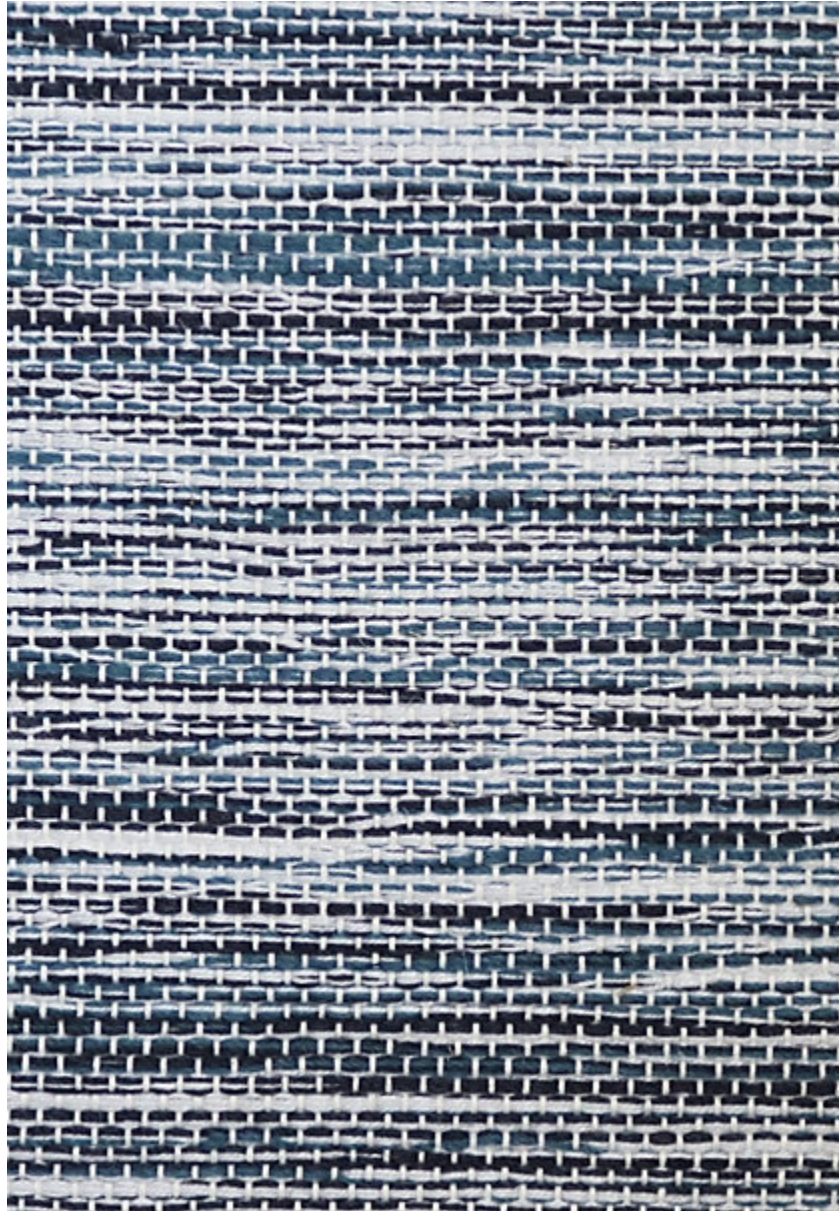

# STARK

## CARPET & RUGS

AVAILABLE IN 4 COLORWAYS

### STURLA - BLUE SKY

SKU: FIB2887CUT17582  
FULL WIDTH: 16 FT 4 IN  
CONSTRUCTION: FLATWEAVE MACHINE-MADE  
COMPOSITION: 63% WOOL / 37% NYLON  
REPEAT: NONE  
TEXTURE: LOOP PILE  
ORIGIN: INDIA

Any size available made-to-order.  
Additional options available on request.