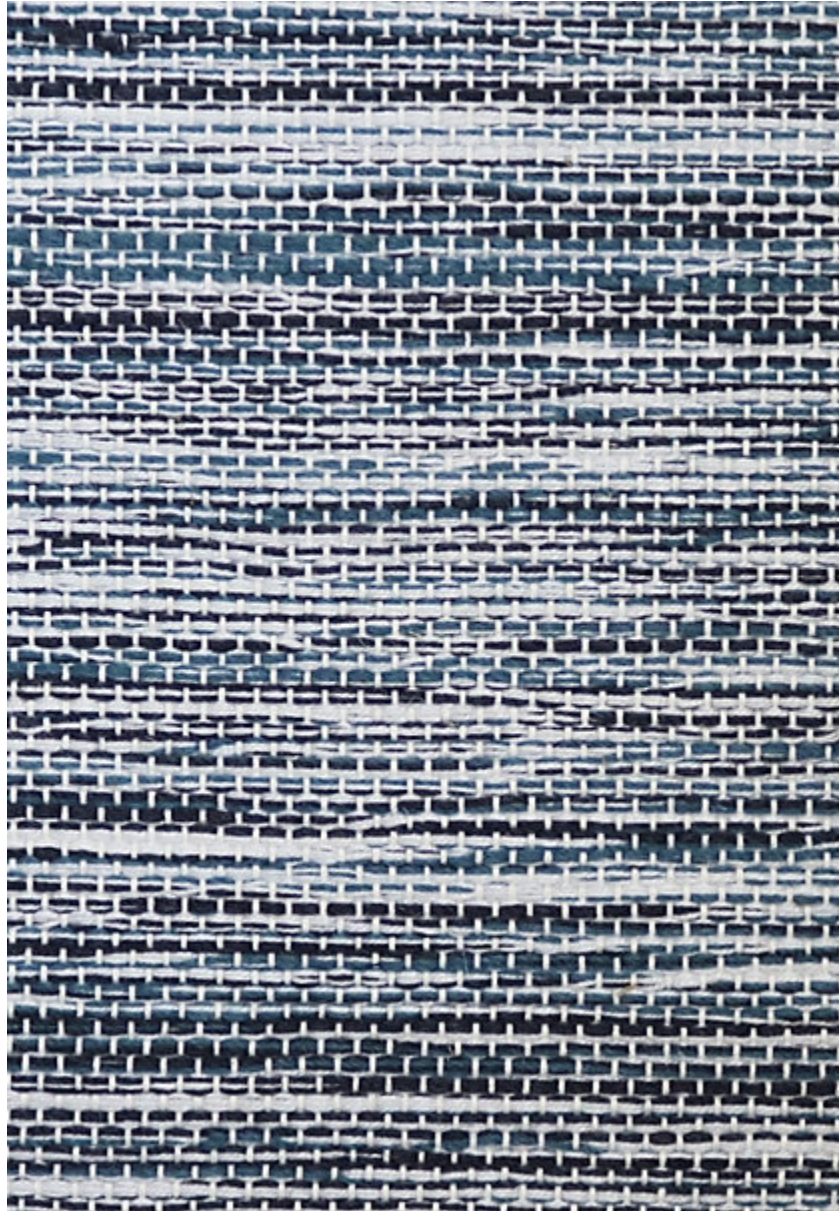

STARK

CARPET & RUGS

AVAILABLE IN 4 COLORWAYS

STURLA - BLUE SKY

SKU: FIB2887CUT17582
FULL WIDTH: 16 FT 4 IN
CONSTRUCTION: FLATWEAVE MACHINE-MADE
COMPOSITION: 63% WOOL / 37% NYLON
TEXTURE: LOOP PILE
ORIGIN: INDIA