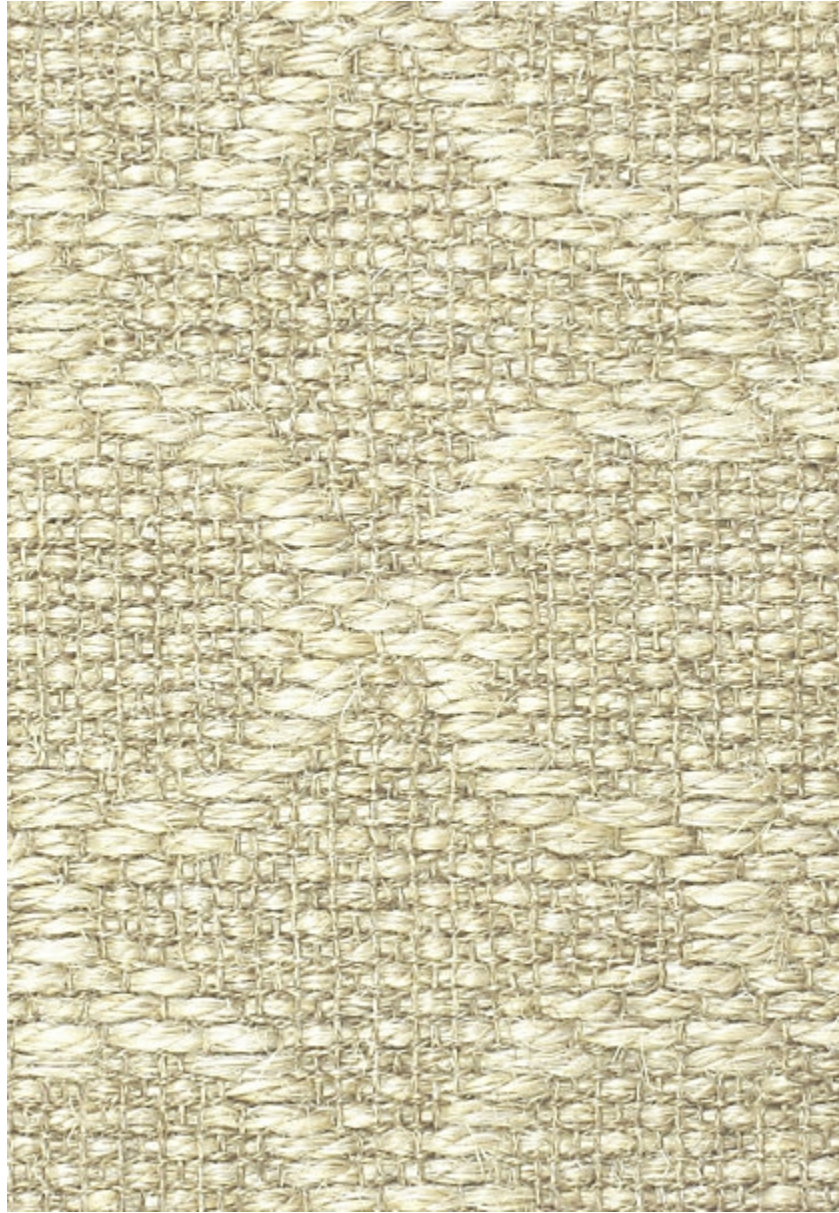

# STARK

## CARPET & RUGS

---

AVAILABLE IN 7 COLORWAYS

---

### ZORA - 3509 CANVAS

SKU: FIB1034CUT02720  
FULL WIDTH: 16 FT 3 IN  
CONSTRUCTION: WOVEN  
COMPOSITION: 100% SISAL  
REPEAT: W: 8.5" X L: 9"  
TEXTURE: NATURAL FIBER  
ORIGIN: INDIA

Any size available made-to-order.  
Additional options available on request.