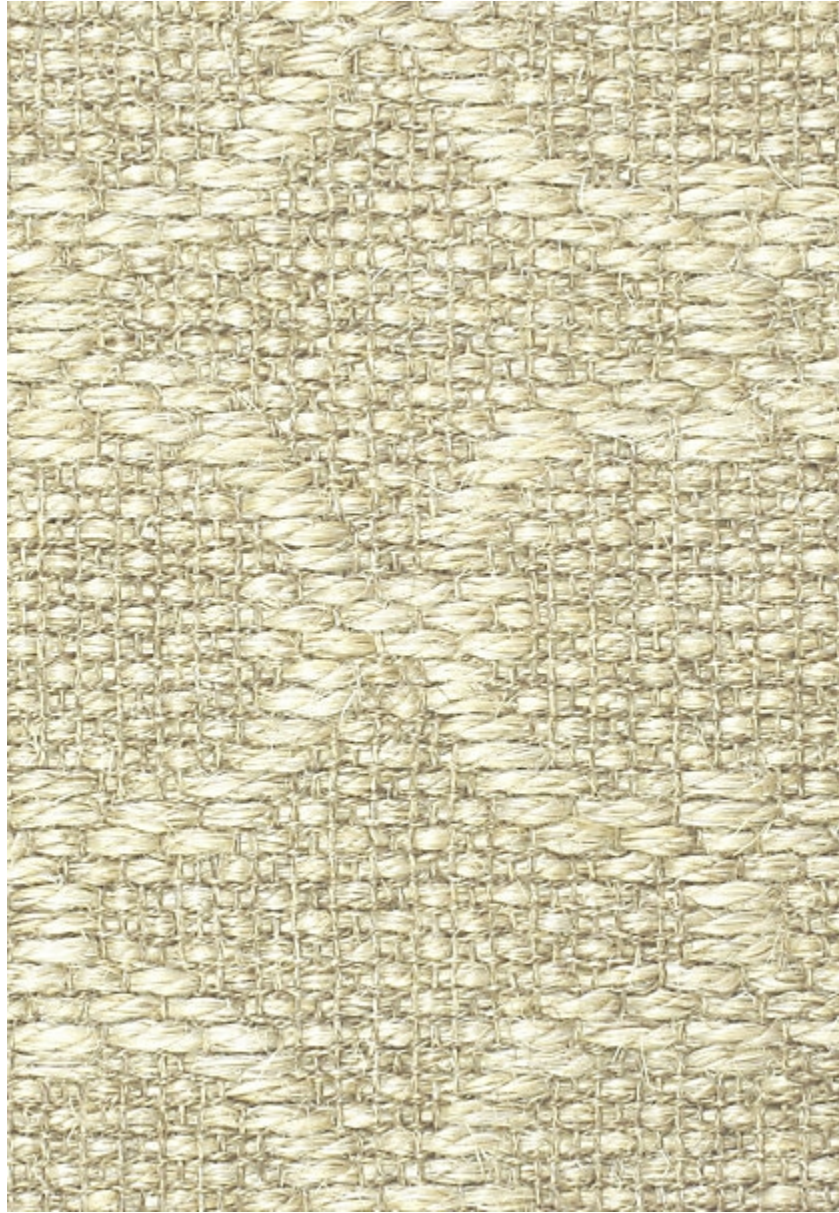

STARK

CARPET & RUGS

AVAILABLE IN 7 COLORWAYS

ZORA - 3509 CANVAS

SKU: FIB1034CUT02720
FULL WIDTH: 16 FT 3 IN
CONSTRUCTION: WOVEN
COMPOSITION: 100% SISAL
REPEAT: W: 8.5" X L: 9"
TEXTURE: NATURAL FIBER
ORIGIN: INDIA