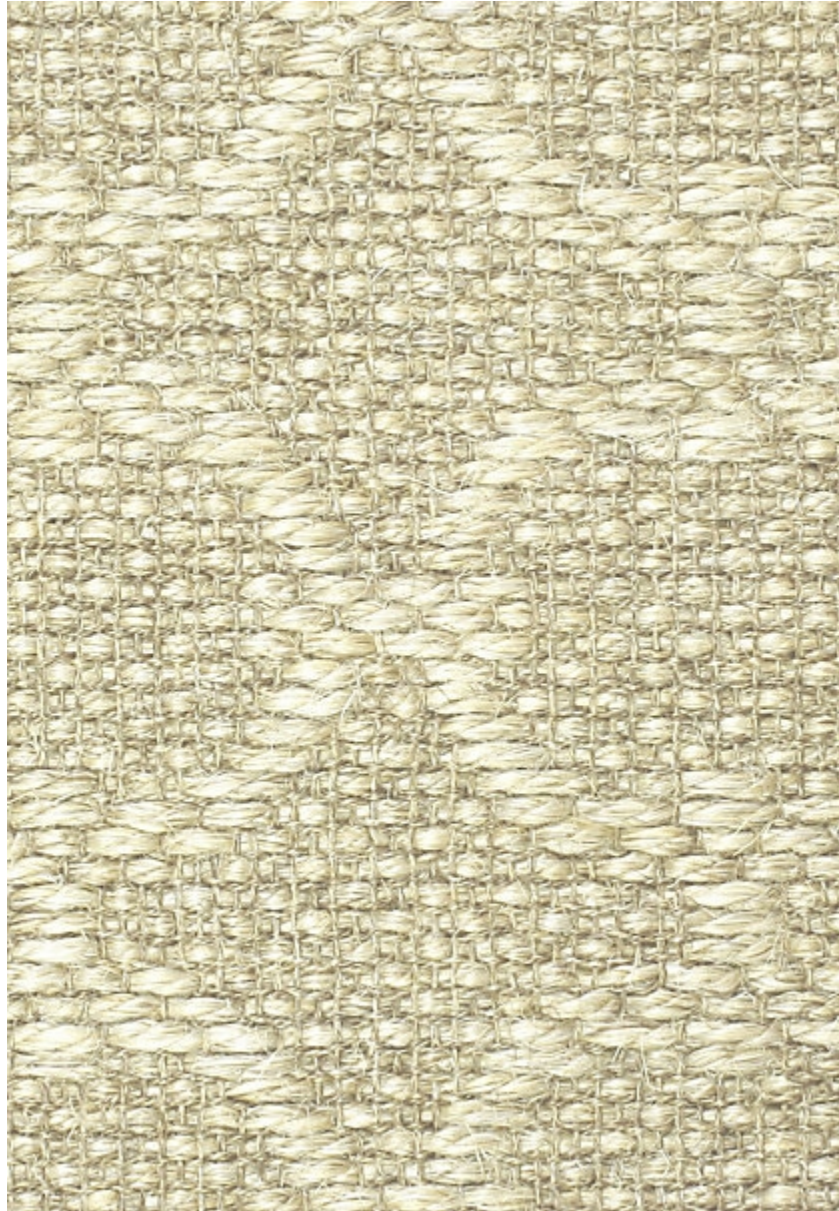

STARK

CARPET & RUGS

AVAILABLE IN 10 COLORWAYS

ZORA - 3509 CANVAS

SKU: FIB1034CUT02720
FULL WIDTH: 16 FT 3 IN
CONSTRUCTION: WOVEN
COMPOSITION: 100% SISAL
REPEAT: W: 8.5" X L: 9"
TEXTURE: NATURAL FIBER
ORIGIN: INDIA