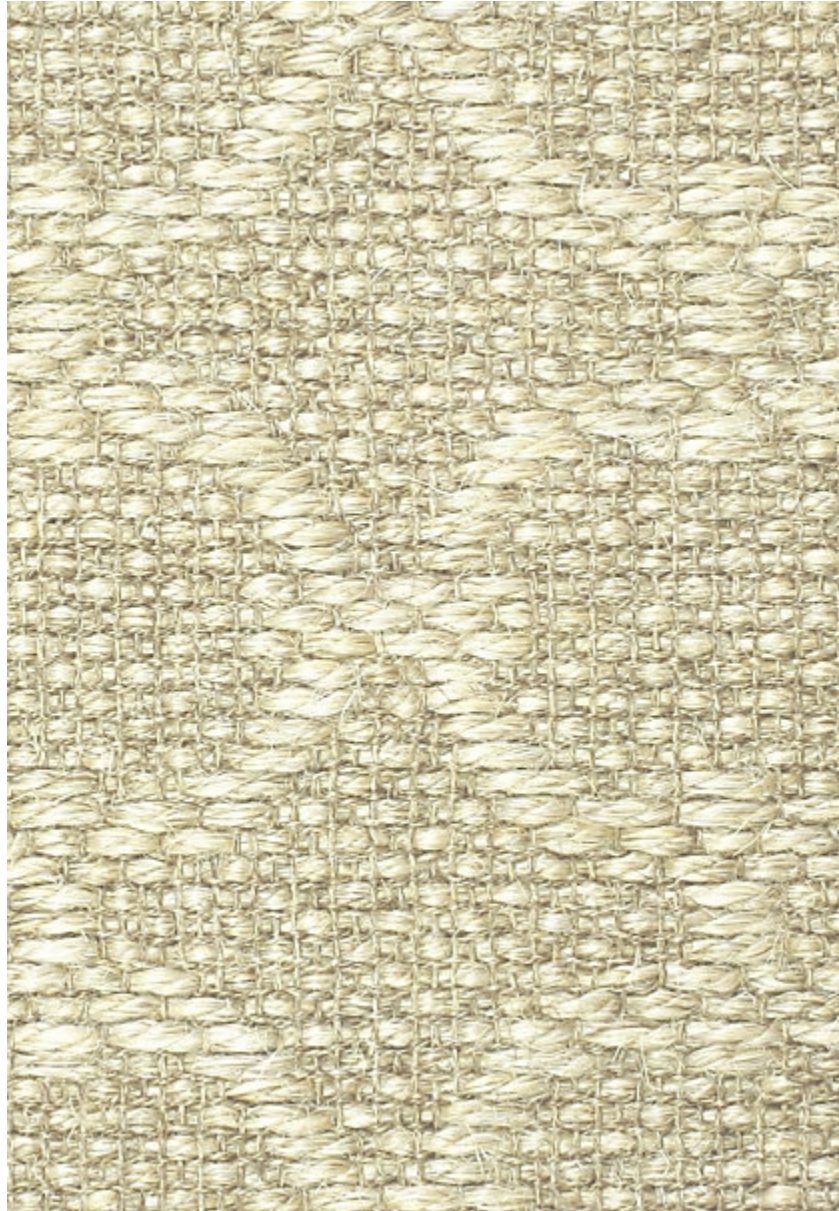

# STARK

## CARPET & RUGS

---

AVAILABLE IN 10 COLORWAYS

---

### ZORA - 3509 CANVAS

SKU: FIB1034CUT02720  
FULL WIDTH: 16 FT 3 IN  
CONSTRUCTION: WOVEN  
COMPOSITION: 100% SISAL  
REPEAT: W: 8.5" X L: 9"  
TEXTURE: NATURAL FIBER  
ORIGIN: INDIA

Any size available made-to-order.  
Additional options available on request.