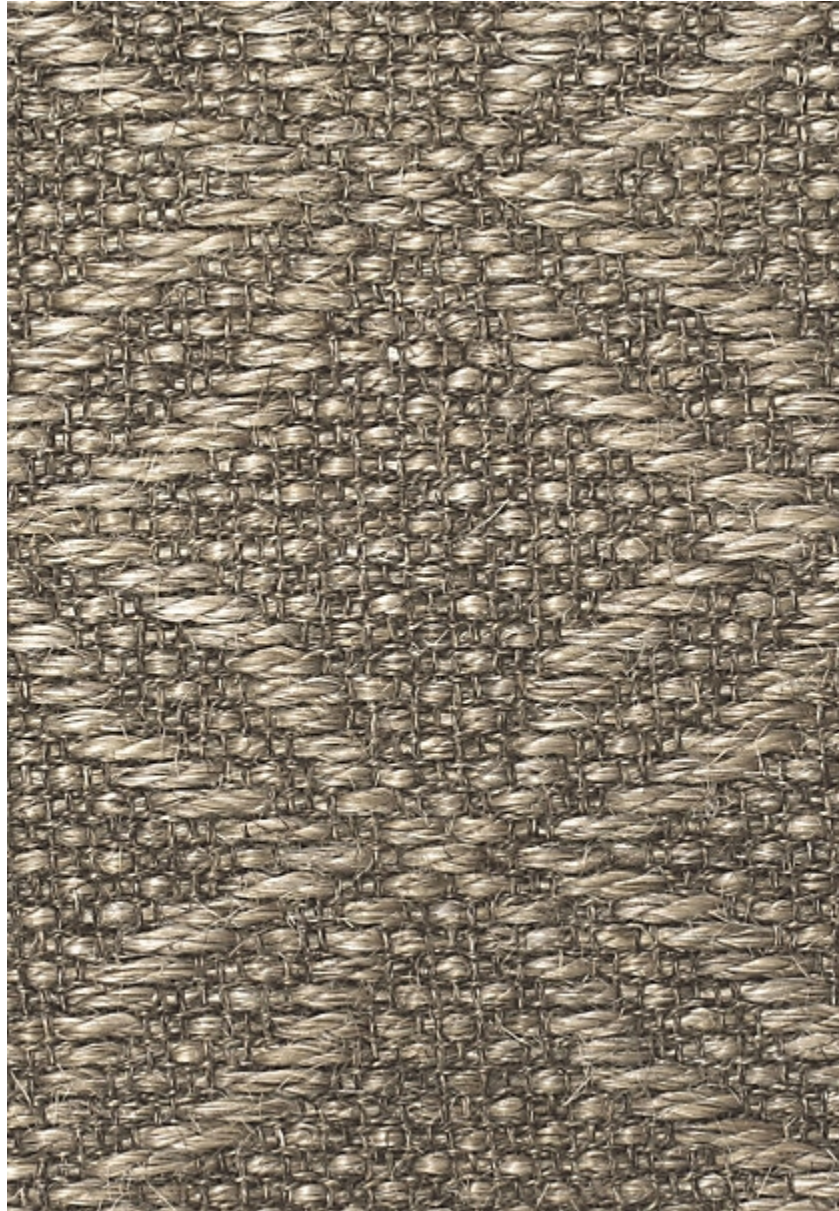

# STARK

## CARPET & RUGS

---

AVAILABLE IN 7 COLORWAYS

---

### **CORBIN - SILVERED GRAY**

SKU: FIB1029CUT02380  
FULL WIDTH: 16 FT 3 IN  
CONSTRUCTION: MACHINE WOVEN  
COMPOSITION: 100% SISAL  
REPEAT: W: 9" X L: 13"  
ORIGIN: INDIA

Any size available made-to-order.  
Additional options available on request.