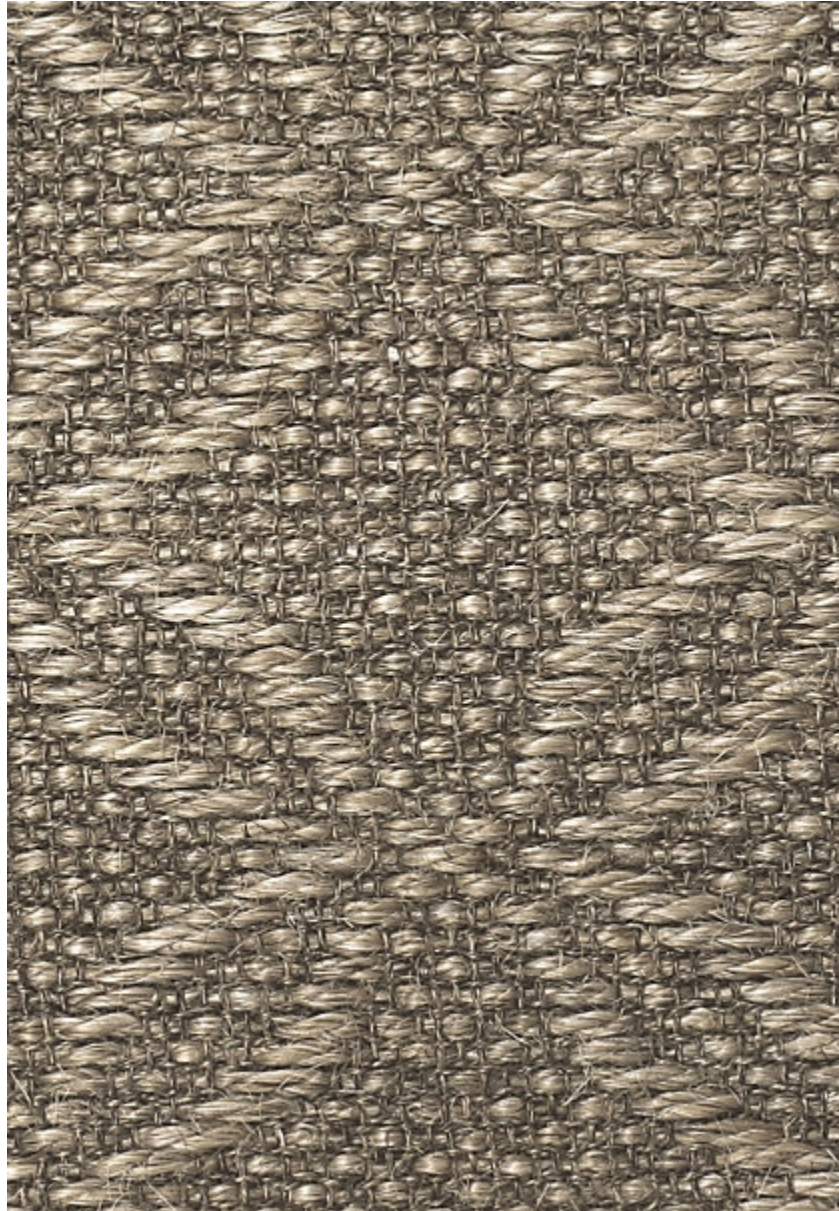

STARK

CARPET & RUGS

AVAILABLE IN 7 COLORWAYS

CORBIN - SILVERED GRAY

SKU: FIB1029CUT02380
FULL WIDTH: 16 FT 3 IN
CONSTRUCTION: MACHINE WOVEN
COMPOSITION: 100% SISAL
REPEAT: W: 9" X L: 13"
ORIGIN: INDIA

Any size available made-to-order.
Additional options available on request.