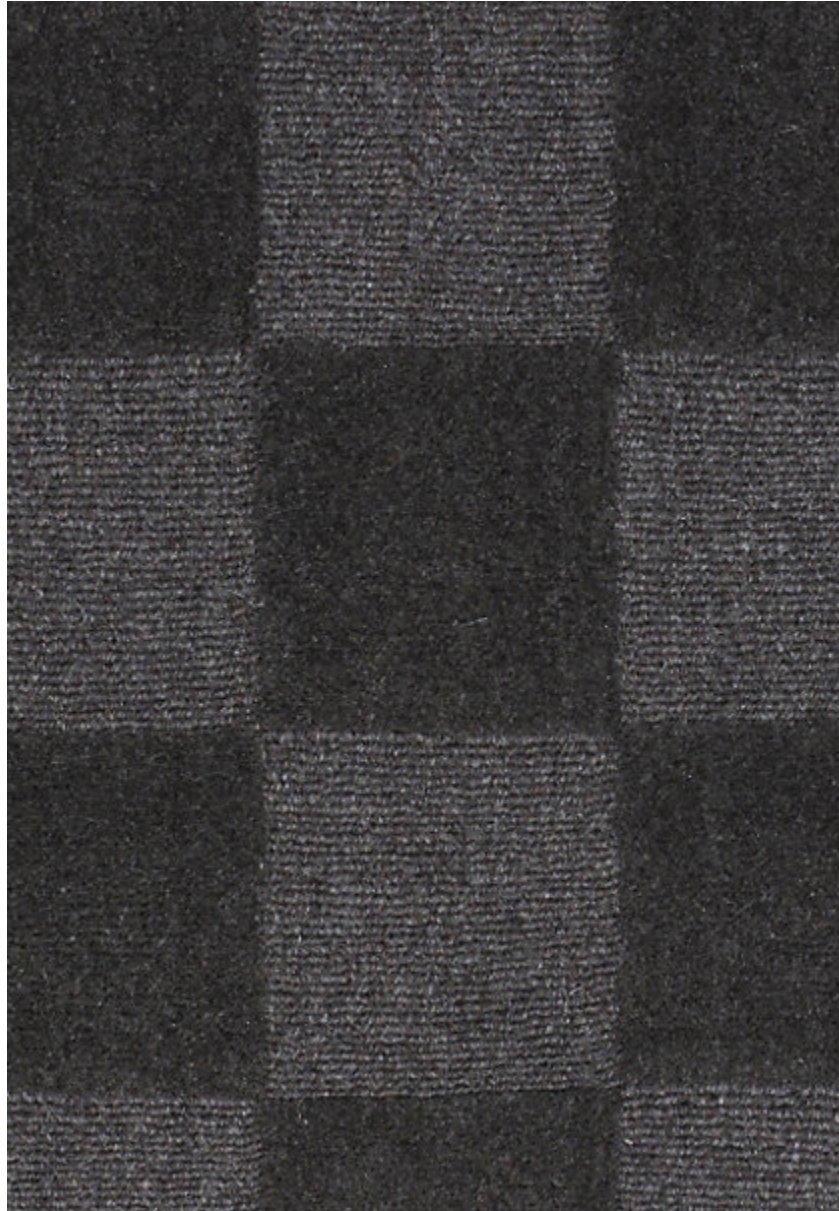

STARK

CARPET & RUGS

AVAILABLE IN 4 COLORWAYS

LASANA - NATURAL BROWN

SKU: E06NABNWIDE1127
FULL WIDTH: 15 FT 0 IN
CONSTRUCTION: HAND-LOOMED
COMPOSITION: 100% NATURAL WOOL
PILE HEIGHT: 0.39 IN
REPEAT: W: 10" X L: 10"
TEXTURE: CUT & LOOP PILE
ORIGIN: INDIA
CUSTOM OPTIONS: CUSTOM WIDTH UP TO 20'