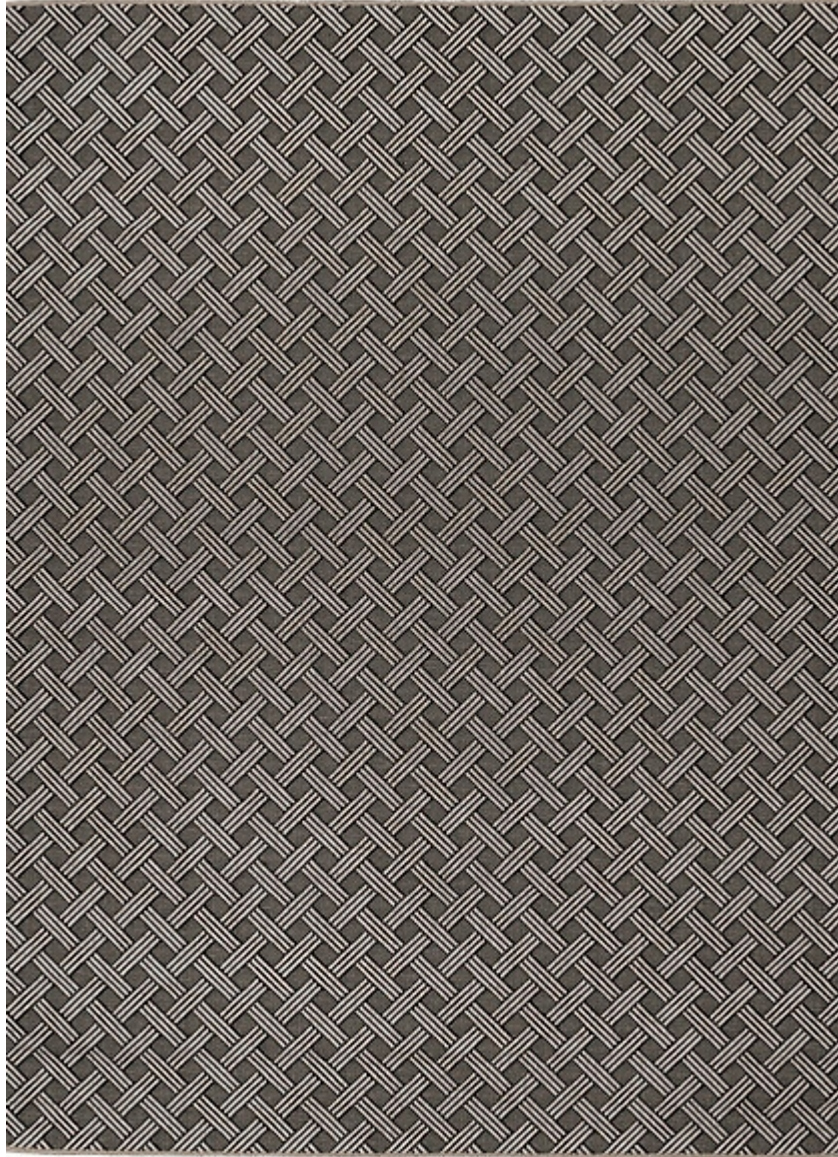

STARK

CARPET & RUGS

AVAILABLE IN 5 COLORWAYS

KALING - ASH

SKU: D29ASH WIDE2483
FULL WIDTH: 13 FT 2 IN
CONSTRUCTION: FLATWEAVE MACHINE-MADE
COMPOSITION: 100% POLYPROPYLENE
PILE HEIGHT: 0.472 IN
REPEAT: W: 4.92" X L: 4.53"
TEXTURE: LOOP PILE
ORIGIN: TURKEY